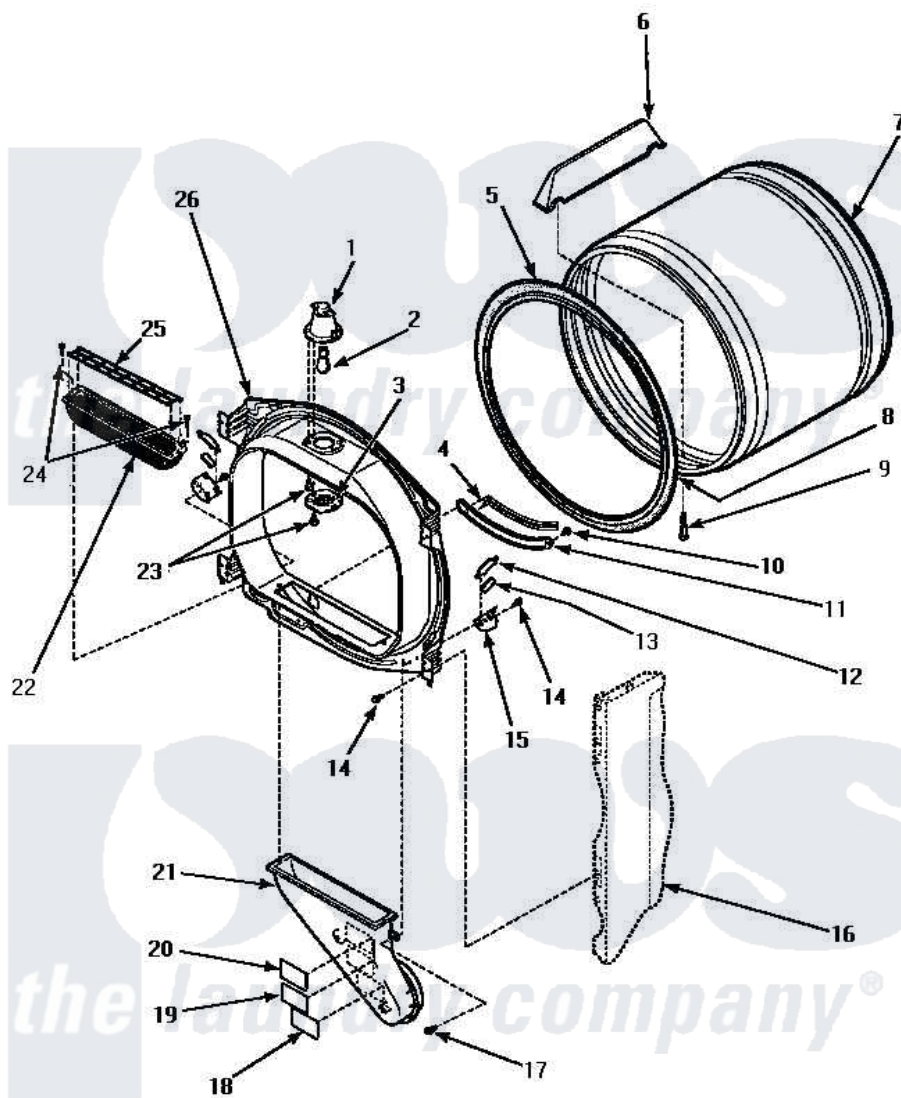

Amana LGM549W (BOM: P1176707W W) 04 - FR BLKHD, AIR DUCT, FELT SEAL & CYLINDER

FRONT BULKHEAD, AIR DUCT, FELT SEAL AND CYLINDER

Amana Residential Amana LGM549W (BOM: P1176707W W) Dryer Parts Parts Diagram 04 - FR BLKHD, AIR DUCT, FELT SEAL & CYLINDER

[Click on the part number to view part](#)

Item	Original Part Number	Replaced By	Status	Part Description
1	500153		Not Available	CYLINDER LIGHT HOUSING
2	Y60954	67001316		Bulb, Light
3	500094		Not Available	LENS,DRUM LIGHT
5	501801	37001132		Seal, Cylinder
6	500022	510102		Baffle- SH
7	500735P		Not Available	ASSY,CYLINDER-HOME
"	500013WP		Not Available	ASSY,CYLINDER-HOME-
8	22506P	511637P		Adh Dow 737 Clr 3 Oz Tube
9	Y62588			Screw, 10BT-12 X 1 Tap
10	501668	503688		Screw, 10B-16 X .34 I
11	501246		Not Available	MOUNTING,MOISTURE SENSOR
12	Y501676	37001298		Glide- Dry
"	501553	37001298		Glide- Dry
13	500121	510189		Pad Felt

14	501668	503688	Screw, 10B-16 X .34 I
15	501554	12002090	Bracket
16	Y0000000		Not Available SEE NOTE SEE NOTE CABINET
17	Y31645	27001200	Screw
18	56259		Not Available STICKER
19	500049		Not Available STICKER
20	500314		Not Available LABEL, WARNING
21	500241		Not Available DUCT, HEAT
22	502093	502140P	Filter, Lint Kit
"	502140P		Filter, Lint Kit
23	500248	M0211530	Screw-SM No.8-18 X 3/8"
24	500226		Screw, 8b-16 x 5/8 Tap
25	502092		Cover, Lint Filter
26	500016W		Assembly, Bulkhead Front Complete
"	501570WP		Not Available ASSY BULKHEAD