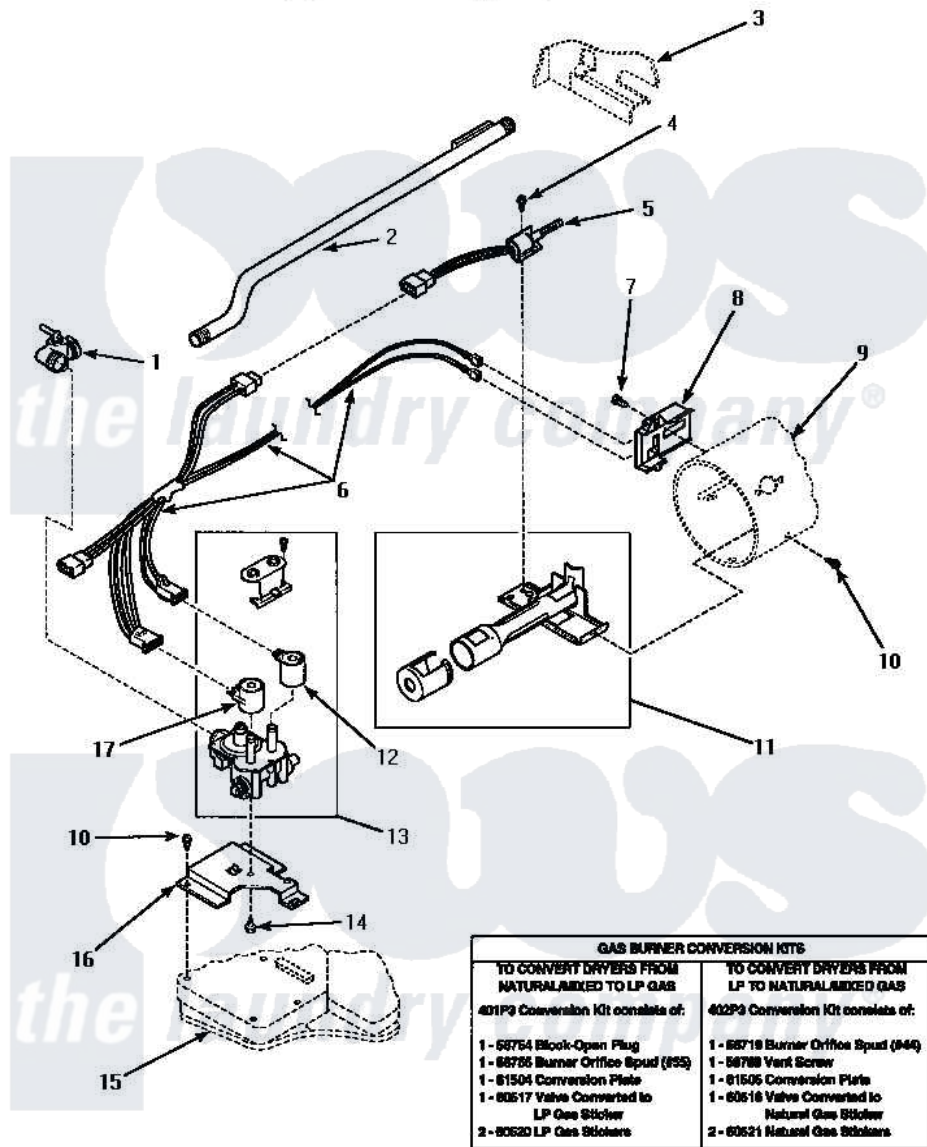

Amana LGM549W (BOM: P1176707W W) 05 - GAS VALVE, IGNITER & GAS CONVERSION KITS

GAS VALVE, IGNITER AND GAS CONVERSION KITS (Gas Model Dryers)

Amana [Residential Amana LGM549W \(BOM: P1176707W W\) Dryer Parts](#) Parts Diagram 05 - GAS VALVE, IGNITER & GAS CONVERSION KITS

[Click on the part number to view part](#)

Item	Original Part Number	Replaced By	Status	Part Description
1	Y56229	510205		Valve-Elbo
2	500647	510204		Pipe
3	Y00000000		Not Available	SEE NOTE SEE NOTE CABINET
4	51782		Not Available	SCREW, 6B-20X5/16
5	60868	37001308		Ignitor
6	60641	37001007		Harness, Wire
7	23222	3177991		Screw
8	Y56231	338906		Radiant, Sensor
9	Y00000000		Not Available	SEE NOTE SEE NOTE BURNER HOUSING
10	501668	503688		Screw, 10B-16 X .34 I
11	Y56234	37001304		Burner Ign
12	58804B	694540		Coil, 60 Hz
13	58804			Assembly, Valve-Gas-Single-

14	56124	3370225		Screw
15	Y00000000		Not Available	SEE NOTE SEE NOTE BASE
16	500821			Bracket, Mounting-Gas
17	58804A	306106		Coil, Holding And Booster-W
NI	58768	402P3		Kit, Conversion-NG
"	58754	401P3		Kit, Conversion-LP
"	58719	402P3		Kit, Conversion-NG
"	60521		Not Available	STICKER,NG OR MIXED GAS
"	60516			Sticker, Valve Converted
"	60520		Not Available	STICKER,LP GAS
"	58755	401P3		Kit, Conversion-LP
"	61505		Not Available	CONVERSION PLATE
"	401P3			Kit, Conversion-LP
"	402P3			Kit, Conversion-NG
"	61504			Conversion Plate
"	60517			Valve Converted To LP Gas Stic