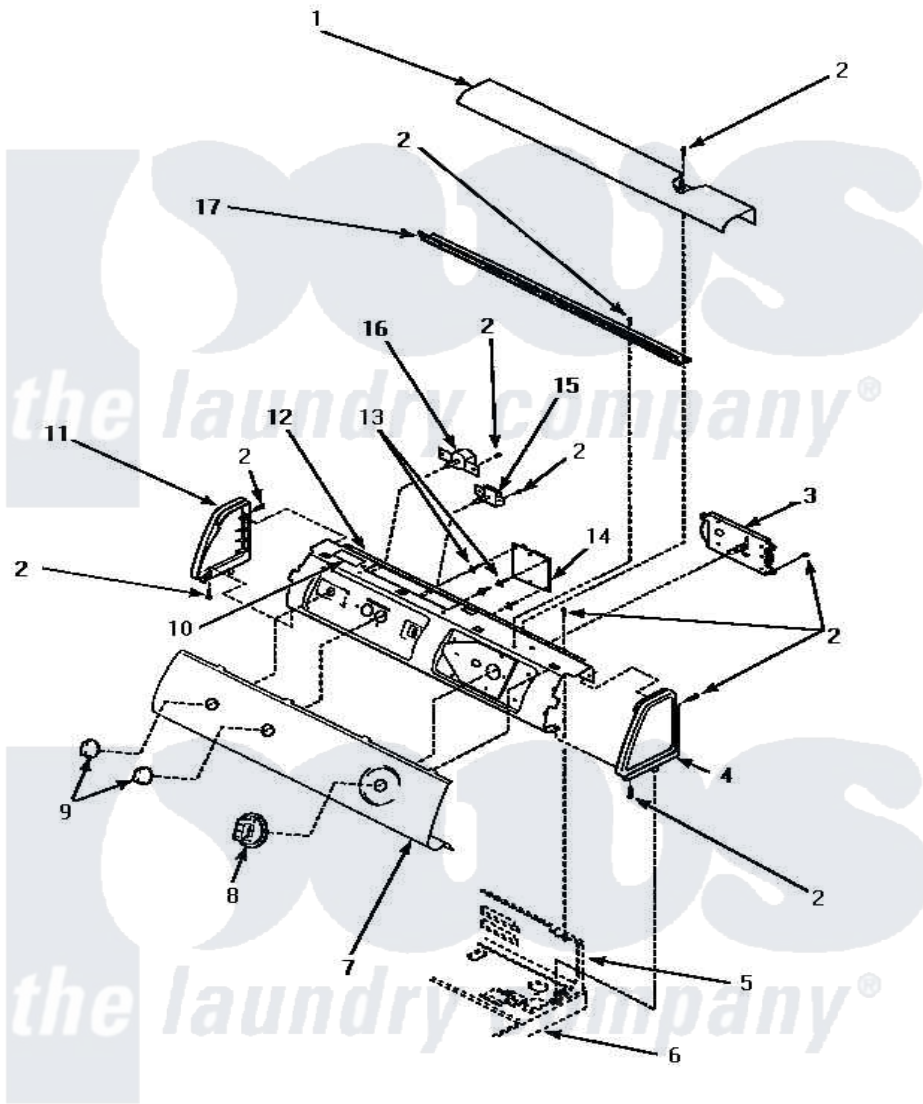

Amana LGM549W (BOM: P1176707W W) 06 - GRAPHIC PANEL, CONTROL HOOD & CONTROLS

GRAPHIC PANEL, CONTROL HOOD AND CONTROLS

Amana [Residential Amana LGM549W \(BOM: P1176707W W\) Dryer Parts](#) Parts Diagram 06 - GRAPHIC PANEL, CONTROL HOOD & CONTROLS
 Click on the part number to view part

Item	Original Part Number	Replaced By	Status	Part Description
"	NOTE:		Not Available	IF DRYER IS INSTALLED IN A MAN(MOBILE) HOME, OR IF LOCAL CODERMIT GROUNDING THROUGH THE NES WIRE WILL NOT BE CONNECTED TR. SEE INSTALLATION INSTRUCTIPER GROUND
1	500302		Not Available	COVER, TOP
2	501086	90767		Screw, 8A X 3/8 HeX Washer Head Tapping
3	59421	502967P		Timer 5 Cycle Package
"	501881		Not Available	TIMER
4	34817W		Not Available	PANEL, END-RH
5	Y00000000		Not Available	SEE NOTE SEE NOTE CONTROL HOOD REAR PANEL
6	Y00000000		Not Available	SEE NOTE SEE NOTE CABINET TOP

7	501459	Not Available	PANEL, GRPAHIC
"	501895	Not Available	PANEL, GRAPHICS
8	500311	502220W	Knob, Timer
9	34847		Assembly, Knob-Rotary
10	24903	Not Available	STICKER,DISCONNECT POW
11	34816		Panel, End
12	500300	Not Available	BRACKET,CONTROL SUPPORT-MECH
13	501523		Support, Circuit Board
14	501266	Not Available	ASSY, ELECT
15	500823		Signal, Rotary
16	62173		Switch, Temperature Select
17	500305	Not Available	DIFFUSER W/OUT HOLE