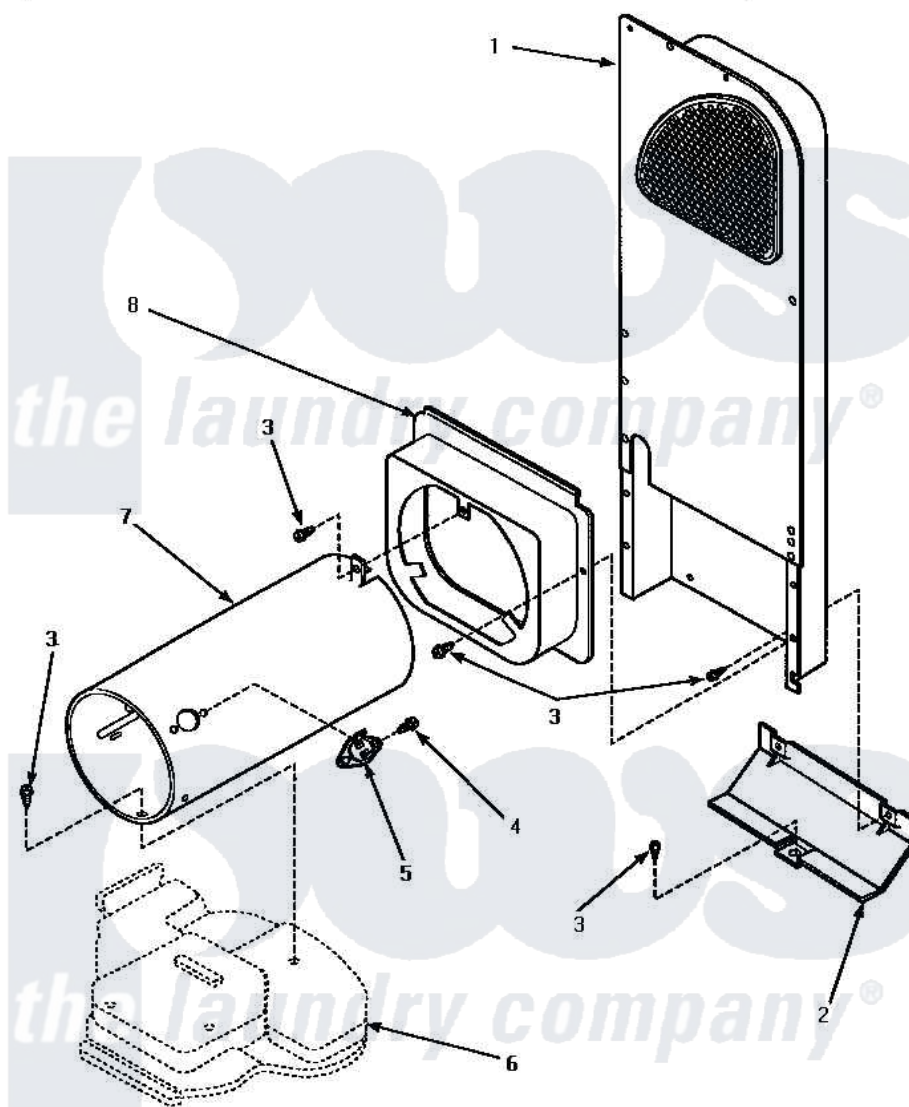

**Amana LGM549W (BOM: P1176707W W) 07 - HEATER BOX ASSY
(ORIGINAL)**

**HEATER BOX ASSEMBLY ORIGINALLY ON DRYER
(Gas Model Dryers)**

Amana [Residential Amana LGM549W \(BOM: P1176707W W\) Dryer Parts](#) Parts Diagram 07 - HEATER BOX ASSY
(ORIGINAL)

[Click on the part number to view part](#)

Item	Original Part Number	Replaced By	Status	Part Description
1	Y00000000		Not Available	SEE NOTE SEE NOTE HEATER BOX ASSEMBLY
2	60952		Not Available	SHIELD,HEAT DUCT
3	501668	503688		Screw, 10B-16 X .34 I
4	51782		Not Available	SCREW, 6B-20X5/16
5	Y61886			Thermostat, Limit-Blk
6	Y00000000		Not Available	SEE NOTE SEE NOTE BASE
7	61974		Not Available	BURNER HOUSING
8	500122	510101		Shroud Heat Duct