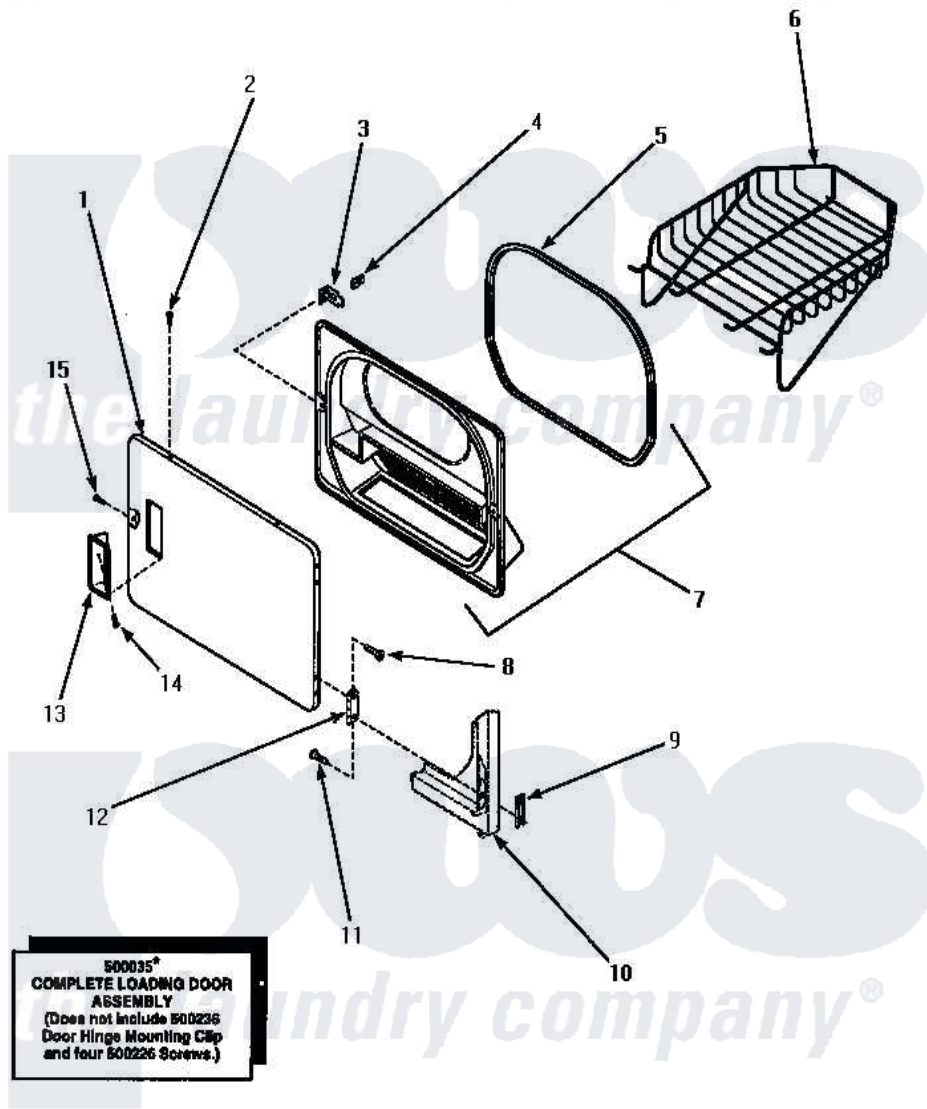

Amana LGM549W (BOM: P1176707W W) 09 - LOADING DOOR WITH DRYING RACK

LOADING DOOR WITH DRYING RACK

Amana Residential Amana LGM549W (BOM: P1176707W W) Dryer Parts Parts Diagram 09 - LOADING DOOR WITH DRYING RACK

[Click on the part number to view part](#)

Item	Original Part Number	Replaced By	Status	Part Description
1	500040L			Assembly, Door-Home
"	500040W			Assembly, Door-Home
2	500226			Screw, 8b-16 x 5/8 Tap
3	500223	40116201		Bracket, Door Strike
4	500039	510181		Strike Doormetal
5	500200		Not Available	SEAL,DOOR
6	501295P		Not Available	RACK, DRYING
7	500199		Not Available	ASSY,LINER & SEAL
8	500226			Screw, 8b-16 x 5/8 Tap
9	500236			Clip, Door Hinge Mount
10	Y00000000		Not Available	SEE NOTE SEE NOTE FRONT PANEL
11	500226			Screw, 8b-16 x 5/8 Tap
12	500041	Y503676		Hinge, Door And Top
13	500042L		Not Available	PULL,DOOR

"	500042W		Not Available	PULL,DOOR
14	500297	8281236		Screw
15	500226			Screw, 8b-16 x 5/8 Tap
NI	500035W		Not Available	ASSY,DOOR-HOME
"	500035L		Not Available	ASSY,DOOR-HOME