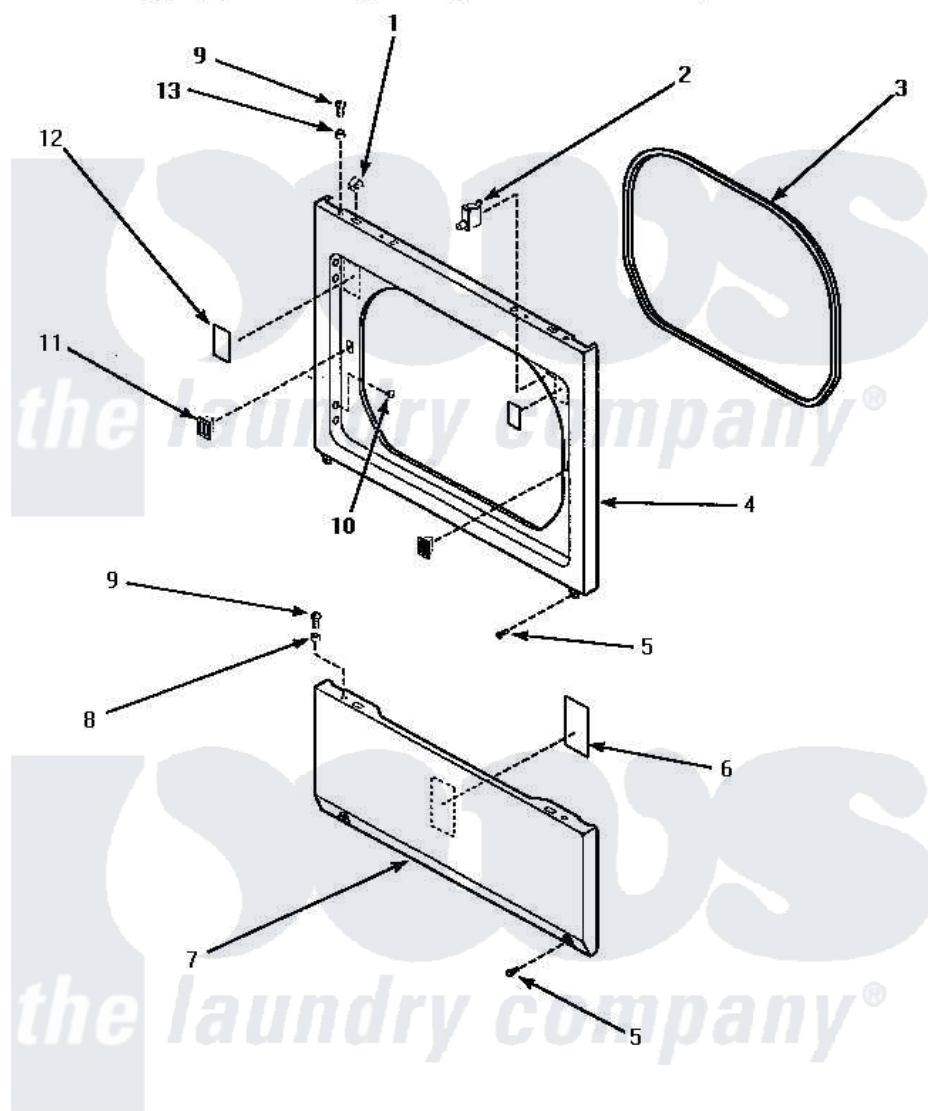

Amana LGM549W (BOM: P1176707W W) 10 - LOWER ACCESS PANEL, FRONT PANEL & SEAL

LOWER ACCESS PANEL, FRONT PANEL AND SEAL

Amana [Residential Amana LGM549W \(BOM: P1176707W W\) Dryer Parts](#) Parts Diagram 10 - LOWER ACCESS PANEL, FRONT PANEL & SEAL
 Click on the part number to view part

Item	Original Part Number	Replaced By	Status	Part Description
1	28835	22001650		Fastener, Spring
2	Y62872	W10169313		Switch-Dor
3	500034			Seal, Front Panel
4	500033W		Not Available	PANEL, FRONT
"	500033H		Not Available	PANEL,FRONT
"	500033L			Panel, Front
5	33562	27001200		Screw
6	500670		Not Available	STICKER NG OR MIXED GA
7	500044L		Not Available	PANEL, ACCESS (ALMOND)
"	500044H		Not Available	PANEL,ACCESS
"	500044W	40045301WP		Panel, Access
8	56079	505187		Locator, Panel
9	32671	Y014874		Screw, Idler Arm And Sleeve
10	500227	505295		Screw, No.8ab-16 x 3/4 PH
11	54660	LA-1003		Door Catch Kit