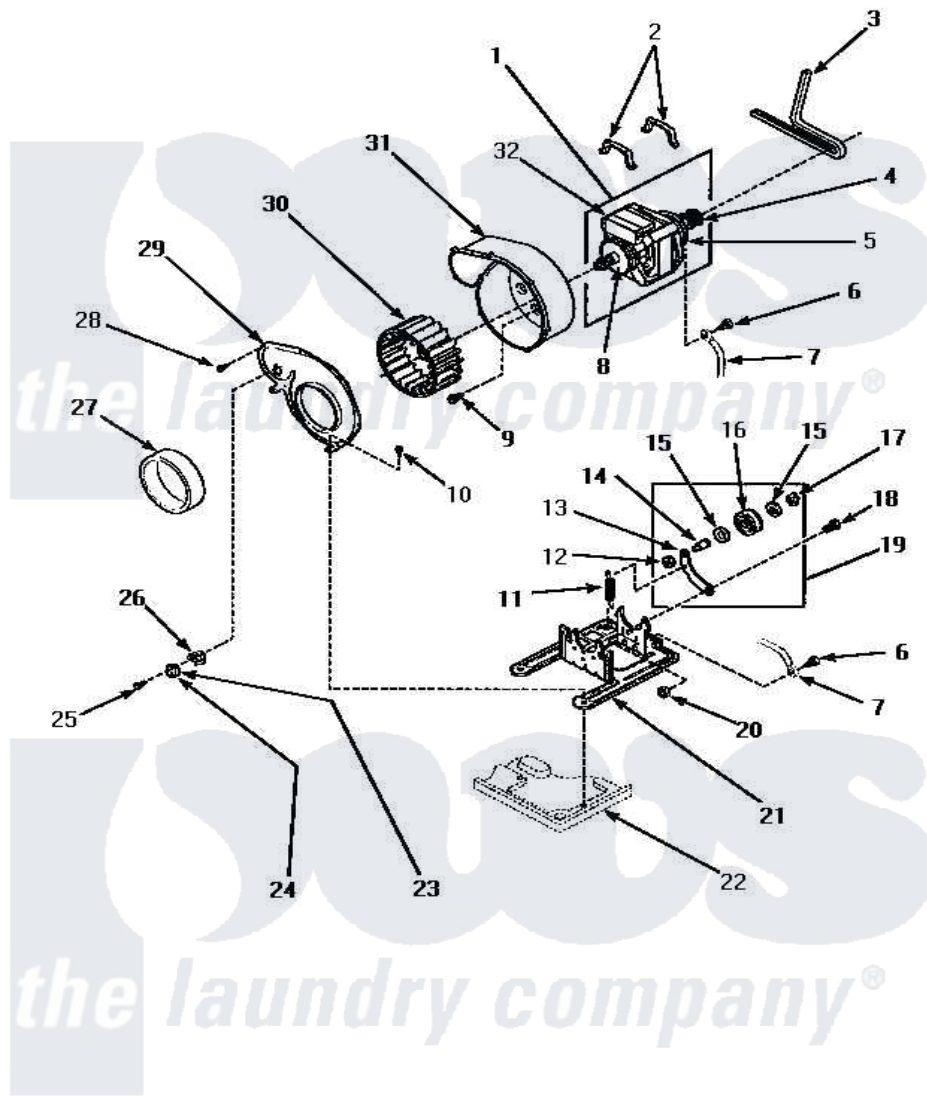

Amana LGM549W (BOM: P1176707W W) 12 - MOTOR, EXHAUST FAN & BELT

MOTOR, EXHAUST FAN AND BELT

Amana [Residential Amana LGM549W \(BOM: P1176707W W\) Dryer Parts](#) Parts Diagram 12 - MOTOR, EXHAUST FAN & BELT

[Click on the part number to view part](#)

Item	Original Part Number	Replaced By	Status	Part Description
1	501211	2200376		Motor
2	Y58047	660658		Clamp, Motor Mounting 343481 685441
3	59174	40111201		Belt, Cylinder
4	500011			Pulley, Motor
5	58044A		Not Available	MOUNT,MOTOR-LOCKING
6	20530			Screw, 10-24 x 3/8 Hex
7	Y00000000		Not Available	SEE NOTE SEE NOTE GROUND WIRE FROM MOTOR TO MOUNTING BRACKET, GREEN
8	58044A		Not Available	MOUNT,MOTOR-LOCKING
9	Y31645	27001200		Screw
10	33562	27001200		Screw
11	56076			Spring, Idler
12	56156	358160		Nut

13	500910	37001144	Assembly- Idler
14	56461		Shaft
15	52549		Washer, 501 ID X3/4 Odx
16	Y54414		Assembly, Wheel And Bearing
17	23748		Ring, Retaining
18	500824		Screw, 1/4-20 Unc Hex
19	500269	37001287	Assembly, Idler Lever/Shaft/Pulley
20	52566	27001225	Nut, Jam Mid Lock 1/4-20
21	500822	503613	Mount, Motor
22	Y00000000	Not Available	SEE NOTE SEE NOTE BASE
24	56410		Thermostat
"	Y61372		Thermostat
25	501086	90767	Screw, 8A X 3/8 HeX Washer Head Tapping
"	23222	3177991	Screw
26	61401	61623	Thermostat, Heater-BR
27	500313		Seal, Blower Housing
28	31260		Screw, No.8 X 3/8 Ind H
29	500078	511969P	Kit Blower Housing And Cover
30	56000	510139P	Assembly Blower Fan Package
31	56020		Housing, Blower
32	501218	Not Available	MOTOR SWITCH (DOES NOT INCLUDE THERMAL PROT