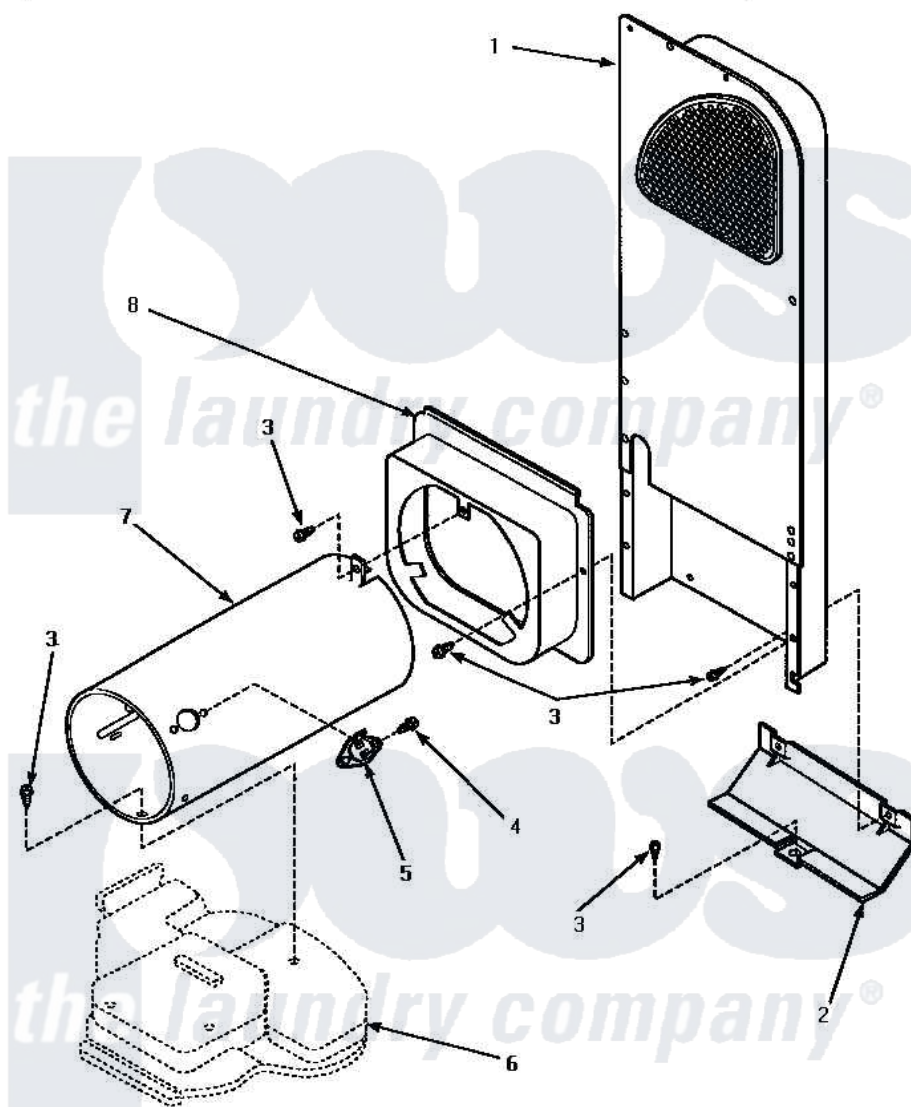

**Amana LGM849W (BOM: P1176710W W) 07 - HEATER BOX ASSY
(ORIGINAL)**

**HEATER BOX ASSEMBLY ORIGINALLY ON DRYER
(Gas Model Dryers)**

Amana [Residential Amana LGM849W \(BOM: P1176710W W\) Dryer Parts](#) Parts Diagram 07 - HEATER BOX ASSY
(ORIGINAL)

[Click on the part number to view part](#)

Item	Original Part Number	Replaced By	Status	Part Description
1	Y00000000		Not Available	SEE NOTE HEATER BOX ASSEMBLY
2	60952		Not Available	SHIELD,HEAT DUCT
3	501668	503688		Screw, 10B-16 X .34 I
4	51782		Not Available	SCREW, 6B-20X5/16
5	Y61886			Thermostat, Limit-Blk
6	Y00000000		Not Available	SEE NOTE BASE
7	61974		Not Available	BURNER HOUSING
8	500122	510101		Shroud Heat Duct