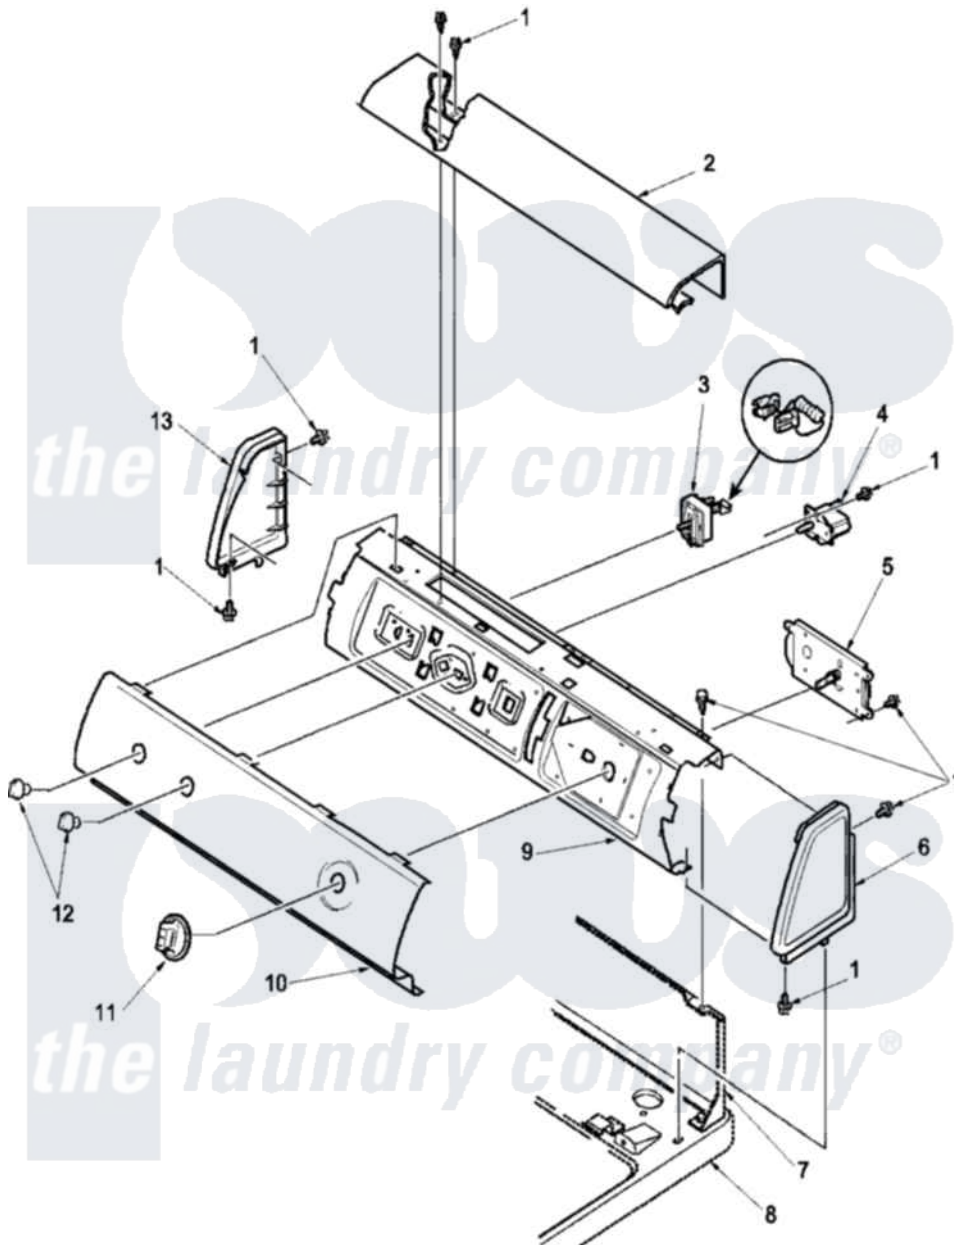

Amana LGS10AW (BOM: PLGS10AW) 02 - Control Panel

Amana Residential Amana LGS10AW (BOM: PLGS10AW) Washer Parts Parts Diagram 02 - Control Panel
 Click on the part number to view part

Item	Original Part Number	Replaced By	Status	Part Description
1	501086	90767		Screw, 8A X 3/8 HeX Washer Head Tapping
2	503674W			Cover, Top
5	504178		Not Available	TIMER, 3 CYCLE
6	504008W		Not Available	CAP-END RH
7	500343		Not Available	PANEL, BACK(HOME HOOD)
8	500085WP	37001027		Panel, Top
9	503901		Not Available	PANEL, SUPPORT CONTROL (MECH)
10	504022W		Not Available	PANEL, GRAPHIC
11	Y504002	502220W		Knob, Timer
13	504009W	40012702W		Endcap
NI	504775			Resistor,