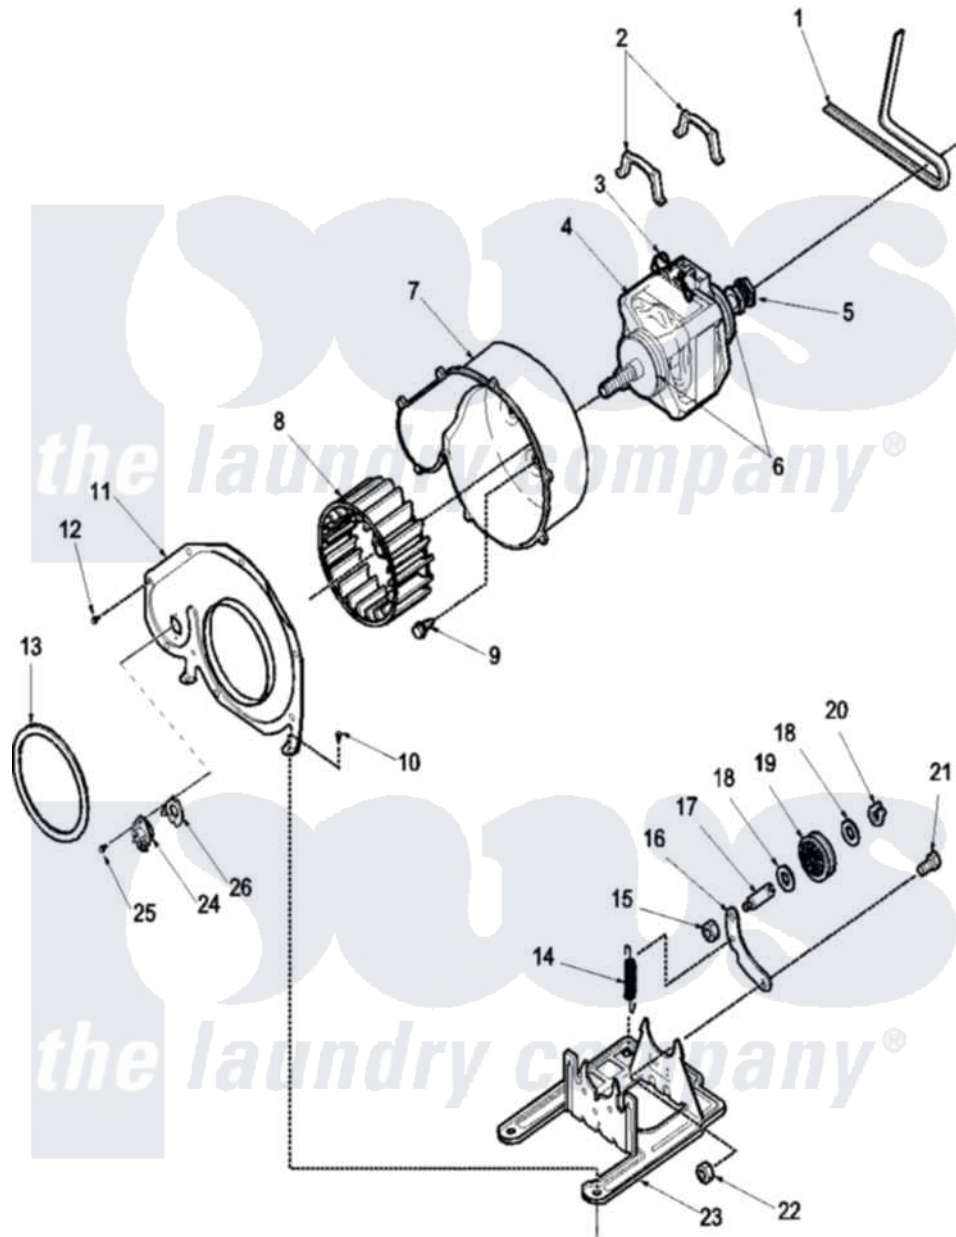

Amana LGS10AW (BOM: PLGS10AW) 06 - Motor and Fan Assemblies

Amana Residential Amana LGS10AW (BOM: PLGS10AW) Washer Parts Parts Diagram 06 - Motor and Fan Assemblies
 Click on the part number to view part

Item	Original Part Number	Replaced By	Status	Part Description
1	59174	40111201		Belt, Cylinder
2	Y58047	660658		Clamp, Motor Mounting 343481 685441
3	501218		Not Available	MOTOR SWITCH (DOES NOT INCLUDE THERMAL PROT
4	502368	2200376		Motor
5	500011			Pulley, Motor
6	590P3			Motor Hub Ring Kit
7	56020			Housing, Blower
8	56000	510139P		Assembly Blower Fan Package
9	Y31645	27001200		Screw
10	503661	27001200		Screw
11	500078	511969P		Kit Blower Housing And Cover
12	31260			Screw, No.8 X 3/8 Ind H
13	504018	37001119		Seal, Blower Housing
14	56076			Spring, Idler

15	56156	358160	Nut
16	500910	37001144	Assembly- Idler
17	56461		Shaft
18	52549		Washer, 501 ID X3/4 Odx
19	Y54414		Assembly, Wheel And Bearing
20	23748		Ring, Retaining
21	500824		Screw, 1/4-20 Unc Hex
22	52566	27001225	Nut, Jam Mid Lock 1/4-20
23	503613		Mount, Motor
24	503979		Thermostat
25	Y33561	489464	Screw
NI	500269	37001287	Assembly, Idler Lever/Shaft/Pulley