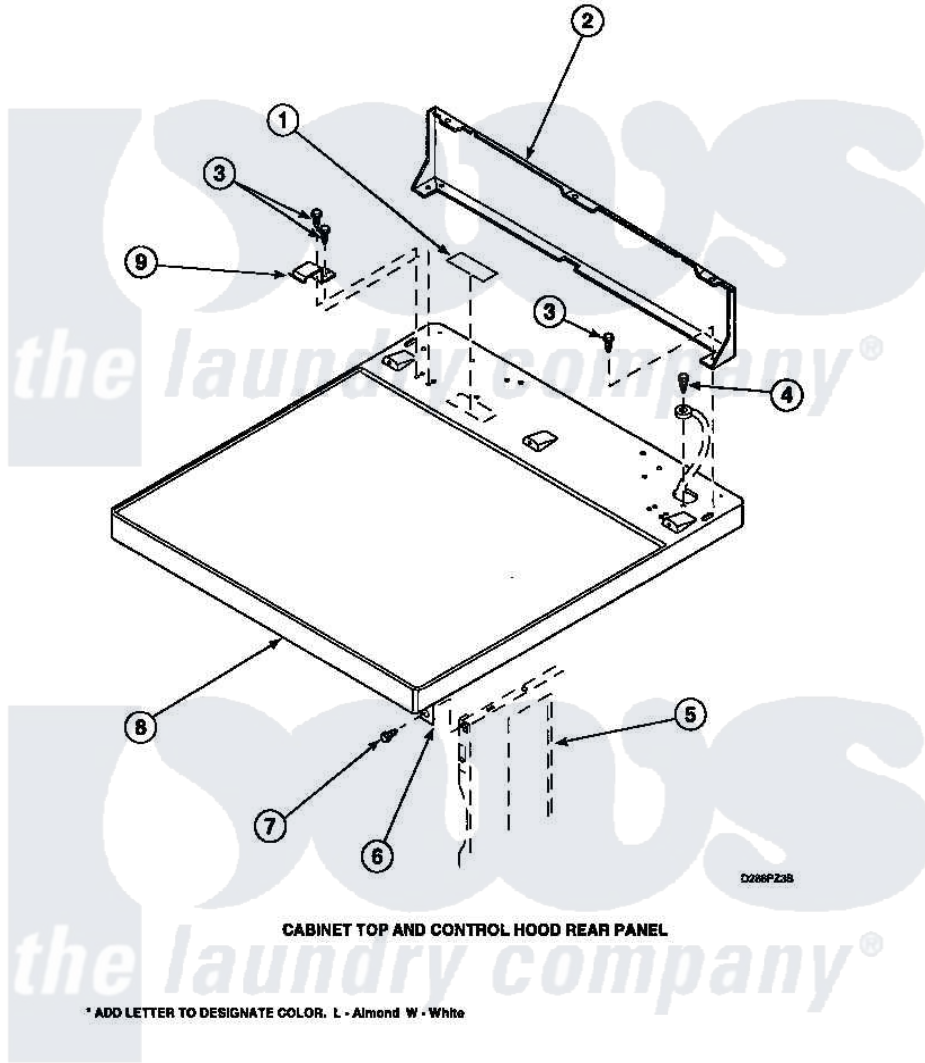

Amana LGS19AW (BOM: PLGS19AW) 02 - CABINET TOP AND CONTROL HOOD REAR PANEL

RP3200004 (504010)
Rev. 0

10

Amana [Residential Amana LGS19AW \(BOM: PLGS19AW\) Dryer Parts](#) Parts Diagram 02 - CABINET TOP AND CONTROL HOOD REAR PANEL
Click on the part number to view part

Item	Original Part Number	Replaced By	Status	Part Description
1	24903		Not Available	STICKER,DISCONNECT POW
2	500343		Not Available	PANEL,BACK(HOME HOOD)
3	501086	90767		Screw, 8A X 3/8 HeX Washer Head Tapping
4	503688			Screw, 10B-16 X .34 I
5	500001P		Not Available	(ADD LETTER BEFORE "P" IN PART
6	500084	40130801		Bracket, Top Mount
7	503661	27001200		Screw
8	500085P		Not Available	(ADD LETTER L-L, W-W TO PART N
9	501241	Y503876		Clip, Hold Down