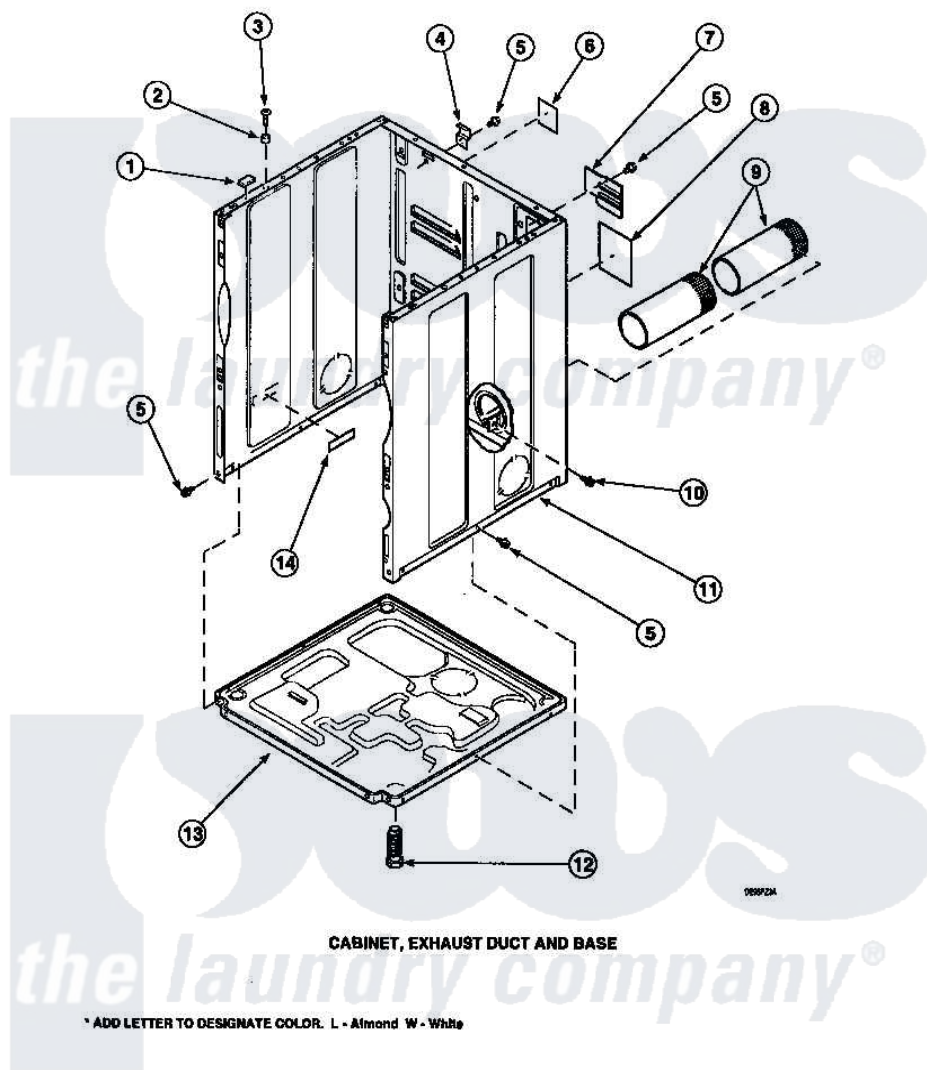

Amana LGS19AW (BOM: PLGS19AW) 03 - CABINET, EXHAUST DUCT AND BASE

RP320004 (504010)
Rev. 0

30

Amana Residential Amana LGS19AW (BOM: PLGS19AW) Dryer Parts Parts Diagram 03 - CABINET, EXHAUST DUCT AND BASE

[Click on the part number to view part](#)

Item	Original Part Number	Replaced By	Status	Part Description
1	Y56128			Pad, Bumper
2	56079	505187		Locator, Panel
3	32671	Y014874		Screw, Idler Arm And Sleeve
4	500003			Hinge, Top
5	503661	27001200		Screw
6	500495		Not Available	(GAS MODELS)
7	500114	510903		Plate Access Panel
9	500064	505518		Duct, Exhaust
10	503688			Screw, 10B-16 X .34 I
11	500001P		Not Available	(ADD LETTER BEFORE "P" IN PART
12	Y500101			Leg, Leveling
13	500070			Base, Dryer
NI	521P3			Kit, Flex Vent-Display
"	528P3			Directional Exhaust Kit