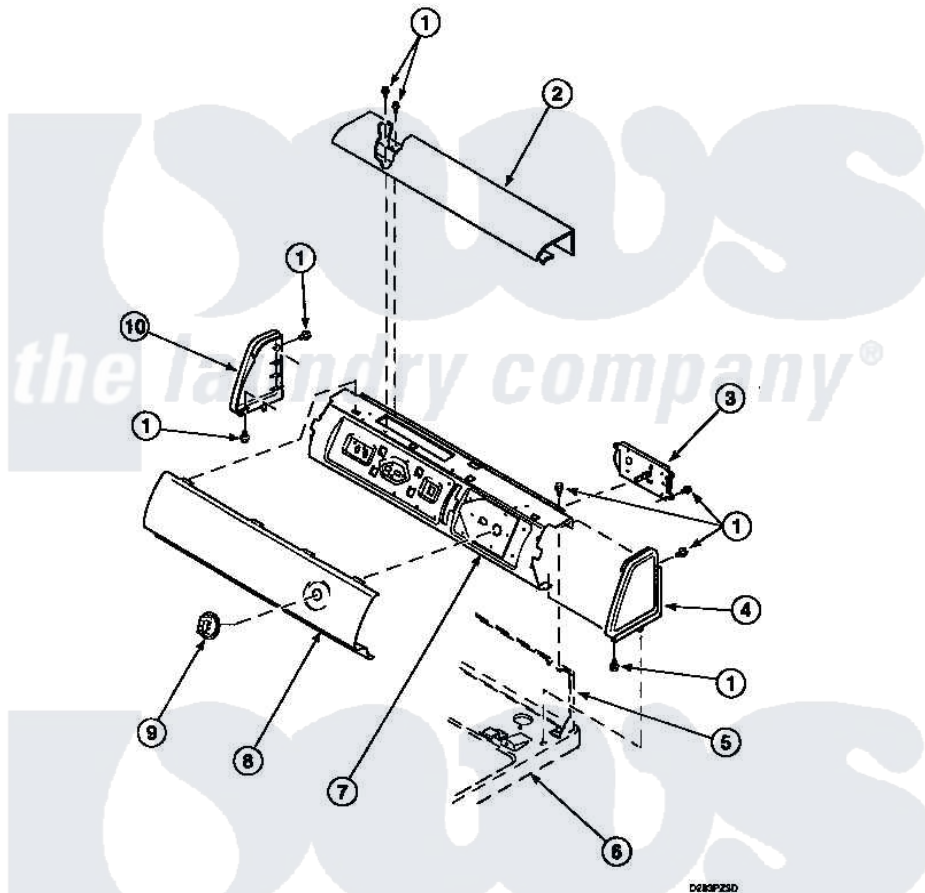

Amana LGS19AW (BOM: PLGS19AW) 06 - GRAPHIC PANEL, CONTROL HOOD AND CONTROLS

GRAPHIC PANEL, CONTROL HOOD AND CONTROLS
(Models LES10A* and LGS10A*)

* ADD LETTER TO DESIGNATE COLOR. L - Almond W - White

RP3200004 (504010)
Rev. 0

6

Amana [Residential Amana LGS19AW \(BOM: PLGS19AW\) Dryer Parts](#) Parts Diagram 06 - GRAPHIC PANEL, CONTROL HOOD AND CONTROLS
Click on the part number to view part

Item	Original Part Number	Replaced By	Status	Part Description
10	Y504009	40012702W		Endcap