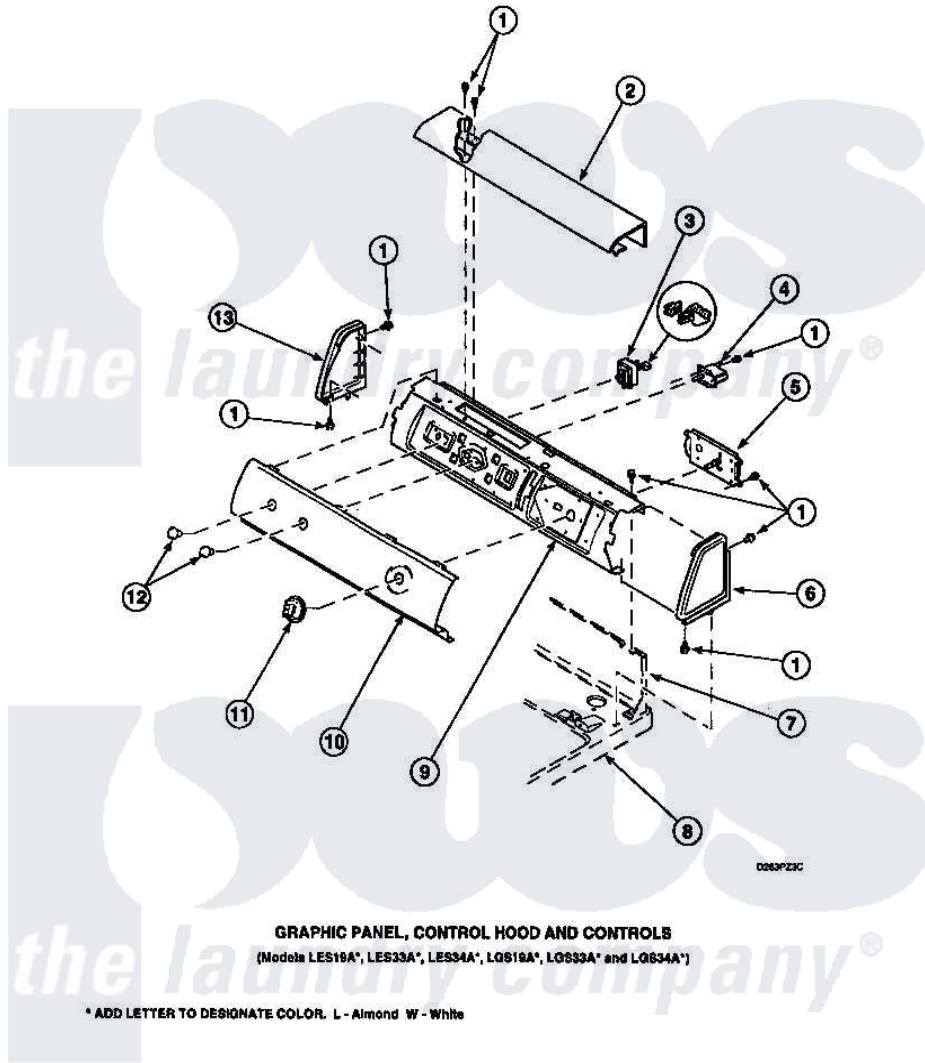

Amana LGS19AW (BOM: PLGS19AW) 07 - GRAPHIC PANEL, CONTROL HOOD AND CONTROLS

RP3200004 (504010)
Rev. 0

8

Amana [Residential Amana LGS19AW \(BOM: PLGS19AW\) Dryer Parts](#) Parts Diagram 07 - GRAPHIC PANEL, CONTROL HOOD AND CONTROLS
 Click on the part number to view part

Item	Original Part Number	Replaced By	Status	Part Description
1	501086	90767		Screw, 8A X 3/8 HeX Washer Head Tapping
2	503674		Not Available	(ADD LETTER L-L, W-W TO PART N
3	Y503997			Switch, Fabric Selector
4	Y504191			Signal
5	Y504546			Timer, 3 Cycle
6	Y504008		Not Available	END CAP RIGHT (ADD LETTER L-L, W-W TO PART N
7	500343		Not Available	PANEL,BACK(HOME HOOD)
8	500085P		Not Available	(ADD LETTER L-L, W-W TO PART N
9	503901		Not Available	PANEL,SUPPORT CONTROL (MECH)
10	504197		Not Available	(ADD LETTER L-L, W-W TO PART N

11	Y504002	502220W	Knob, Timer
12	33688	36701W	Knob
13	Y504009	40012702W	Endcap