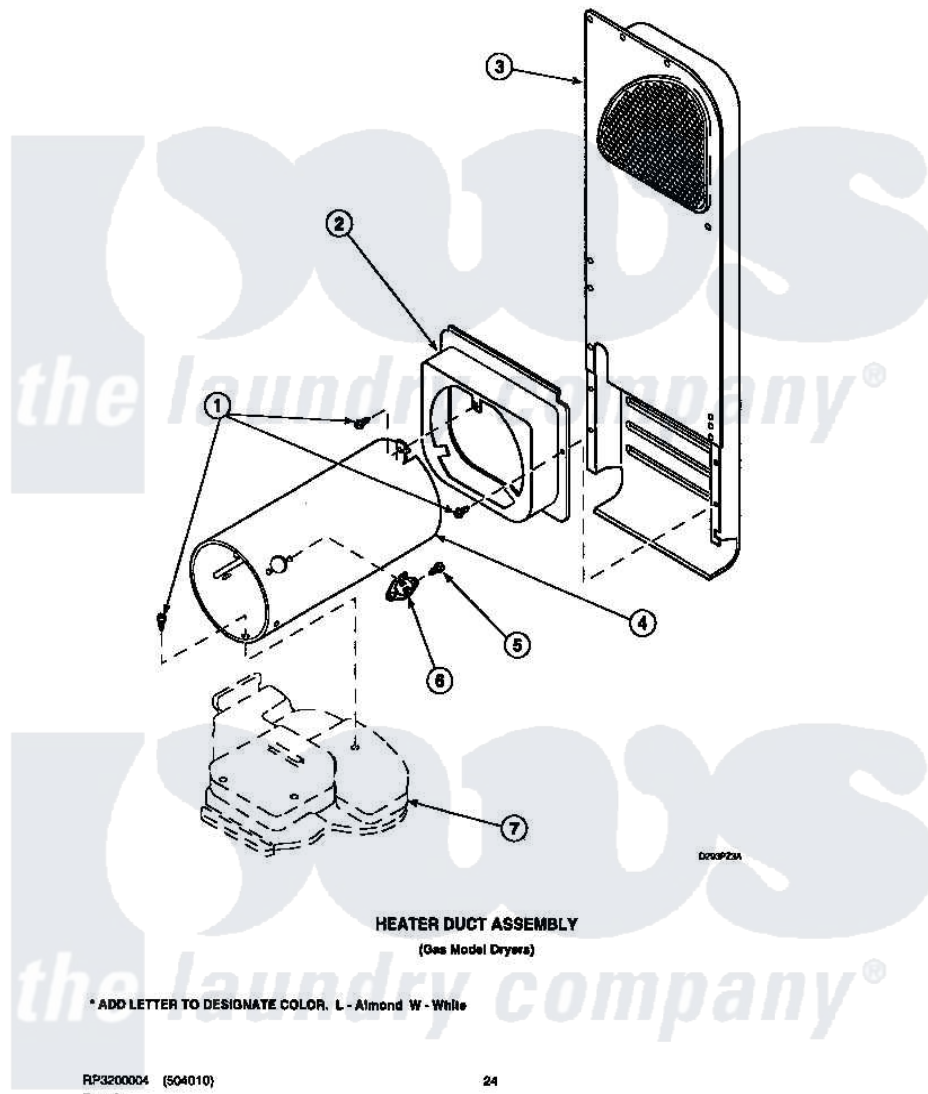

# Amana LGS19AW (BOM: PLGS19AW) 08 - HEATER DUCT ASSY

Amana [Residential Amana LGS19AW \(BOM: PLGS19AW\) Dryer Parts](#) Parts Diagram 08 - HEATER DUCT ASSY

Click on the part number to view part

| Item | Original Part Number   | Replaced By              | Status        | Part Description      |
|------|------------------------|--------------------------|---------------|-----------------------|
| 1    | <a href="#">503688</a> |                          |               | Screw, 10B-16 X .34 I |
| 2    | 500122                 | <a href="#">510101</a>   |               | Shroud Heat Duct      |
| 3    | 503607                 | <a href="#">503605</a>   |               | Assembly, Heater Duct |
| 4    | Y61888                 | <a href="#">37001303</a> |               | Duct- Comb            |
| 5    | 51782                  |                          | Not Available | SCREW, 6B-20X5/16     |
| 6    | <a href="#">Y61886</a> |                          |               | Thermostat, Limit-Blk |
| 7    | <a href="#">500070</a> |                          |               | Base, Dryer           |