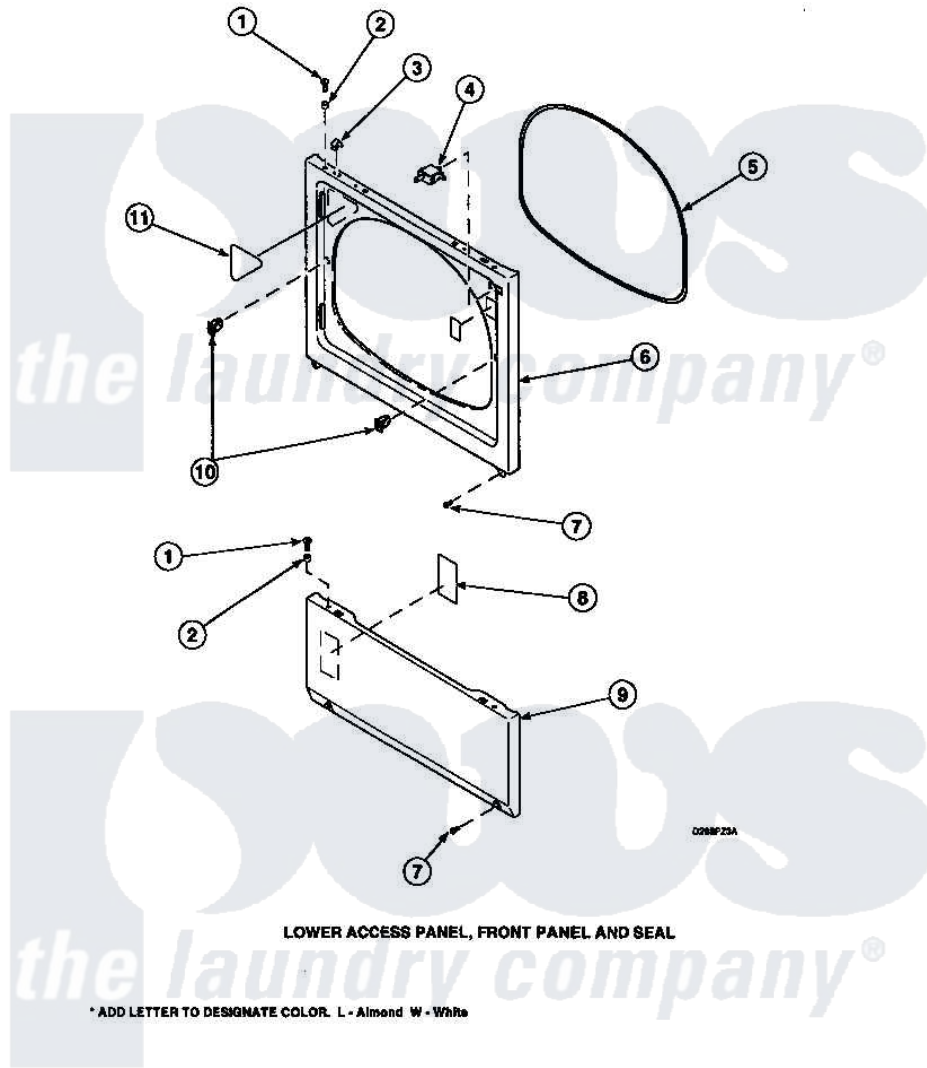

Amana LGS19AW (BOM: PLGS19AW) 11 - LOWER ACCESS PANEL, FRONT PANEL AND SEAL

RP3200004 (504010)
Rev. 0

14

Amana Residential Amana LGS19AW (BOM: PLGS19AW) Dryer Parts Parts Diagram 11 - LOWER ACCESS PANEL, FRONT PANEL AND SEAL
Click on the part number to view part

Item	Original Part Number	Replaced By	Status	Part Description
1	32671	Y014874		Screw, Idler Arm And Sleeve
2	56079	505187		Locator, Panel
3	56080	22001650		Fastener, Spring
4	Y504570	W10169313		Switch-Dor
5	504005	511056		Seal Front Panel
6	503656		Not Available	(ADD LETTER L-L, W-W TO PART N
7	503661	27001200		Screw
8	500670		Not Available	STICKER NG OR MIXED GA
9	503796		Not Available	LOWER ACCESS PANEL (ADD LETTER L-L, W-W TO PARTNU
10	54660	LA-1003		Door Catch Kit
11	500281		Not Available	STICKER