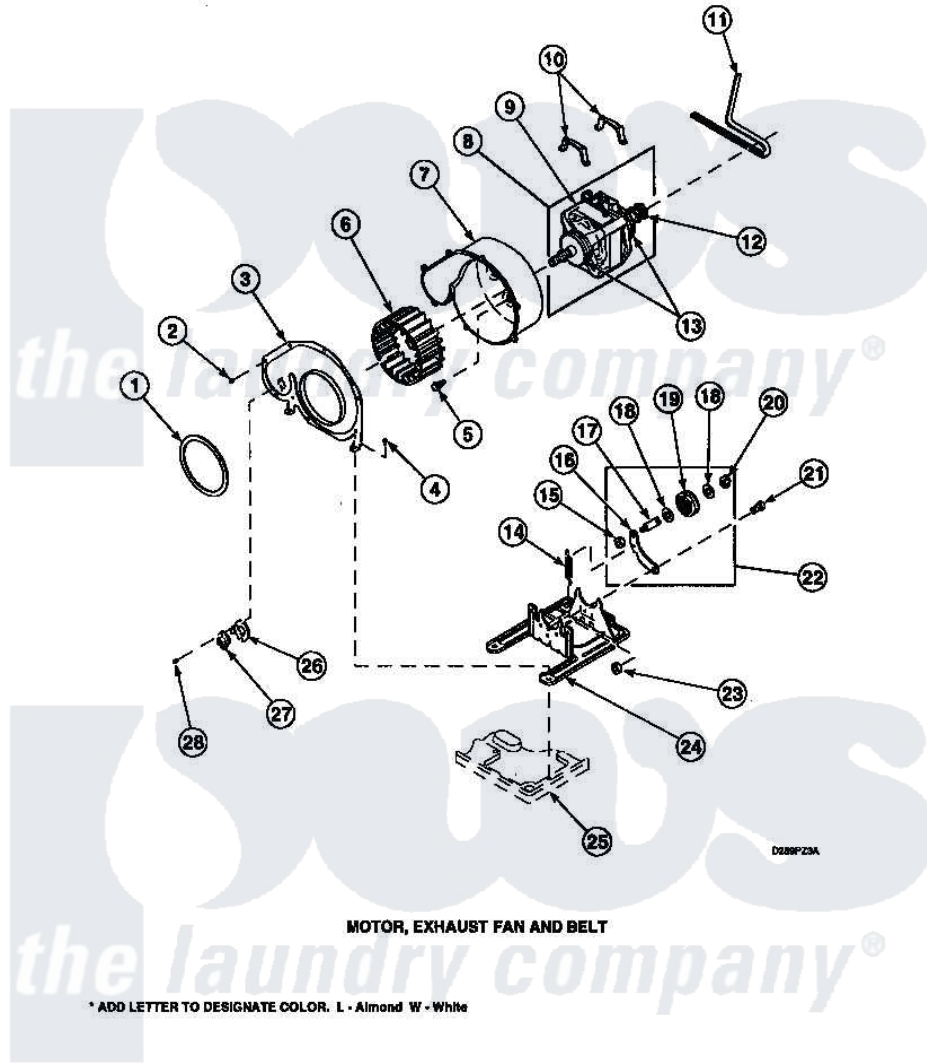

Amana LGS19AW (BOM: PLGS19AW) 13 - MOTOR, EXHAUST FAN AND BELT

RP3200004 (504010)
Rev. 0

16

Amana Residential Amana LGS19AW (BOM: PLGS19AW) Dryer Parts Parts Diagram 13 - MOTOR, EXHAUST FAN AND BELT

Click on the part number to view part

Item	Original Part Number	Replaced By	Status	Part Description
1	504018	37001119		Seal, Blower Housing
2	31260			Screw, No.8 X 3/8 Ind H
3	500078	511969P		Kit Blower Housing And Cover
4	503661	27001200		Screw
5	Y31645	27001200		Screw
6	56000	510139P		Assembly Blower Fan Package
7	56020			Housing, Blower
8	502368	2200376		Motor
9	501218		Not Available	MOTOR SWITCH (DOES NOT INCLUDE THERMAL PROT
10	Y58047	660658		Clamp, Motor Mounting 343481 685441
11	59174	40111201		Belt, Cylinder
12	500011			Pulley, Motor
13	590P3			Motor Hub Ring Kit

14	56076		Spring, Idler
15	56156	358160	Nut
16	500910	37001144	Assembly- Idler
17	56461		Shaft
18	52549		Washer, 501 ID X3/4 Odx
19	Y54414		Assembly, Wheel And Bearing
20	23748		Ring, Retaining
21	500824		Screw, 1/4-20 Unc Hex
22	500269	37001287	Assembly, Idler Lever/Shaft/Pulley
23	52566	27001225	Nut, Jam Mid Lock 1/4-20
24	503613		Mount, Motor
25	500070		Base, Dryer
26	61623		Thermostat, Heater-BR
27	503979		Thermostat
28	Y33561	489464	Screw