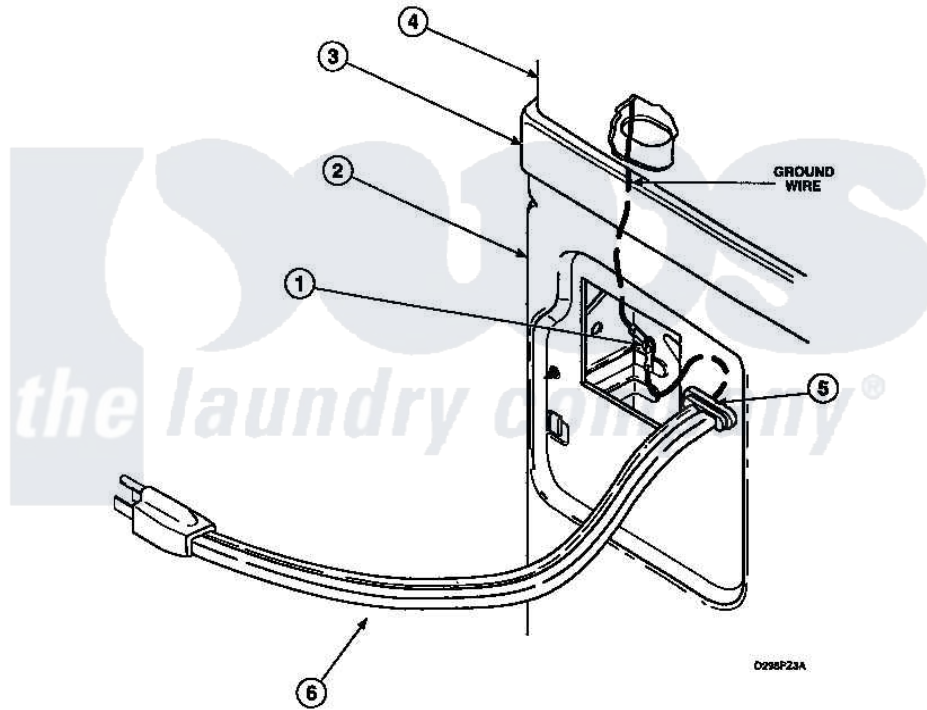

# Amana LGS19AW (BOM: PLGS19AW) 14 - POWER CORD

**POWER CORD**  
(All Gas Models)

\* ADD LETTER TO DESIGNATE COLOR. L - Almond W - White

RP3200004 (504010)  
Rev. D

34

Amana [Residential Amana LGS19AW \(BOM: PLGS19AW\) Dryer Parts](#) Parts Diagram 14 - POWER CORD  
Click on the part number to view part

Item	Original Part Number	Replaced By	Status	Part Description
1	<a href="#">20530</a>			Screw, 10-24 x 3/8 Hex
2	500001P		Not Available	(ADD LETTER BEFORE "P" IN PART
3	500085P		Not Available	(ADD LETTER L-L, W-W TO PART N
4	500343		Not Available	PANEL, BACK(HOME HOOD)
5	21903	<a href="#">211881</a>		Grommet, Cord Part Not Used-Gas Models Only
6	Y56222	<a href="#">27001142</a>		Cord, Power