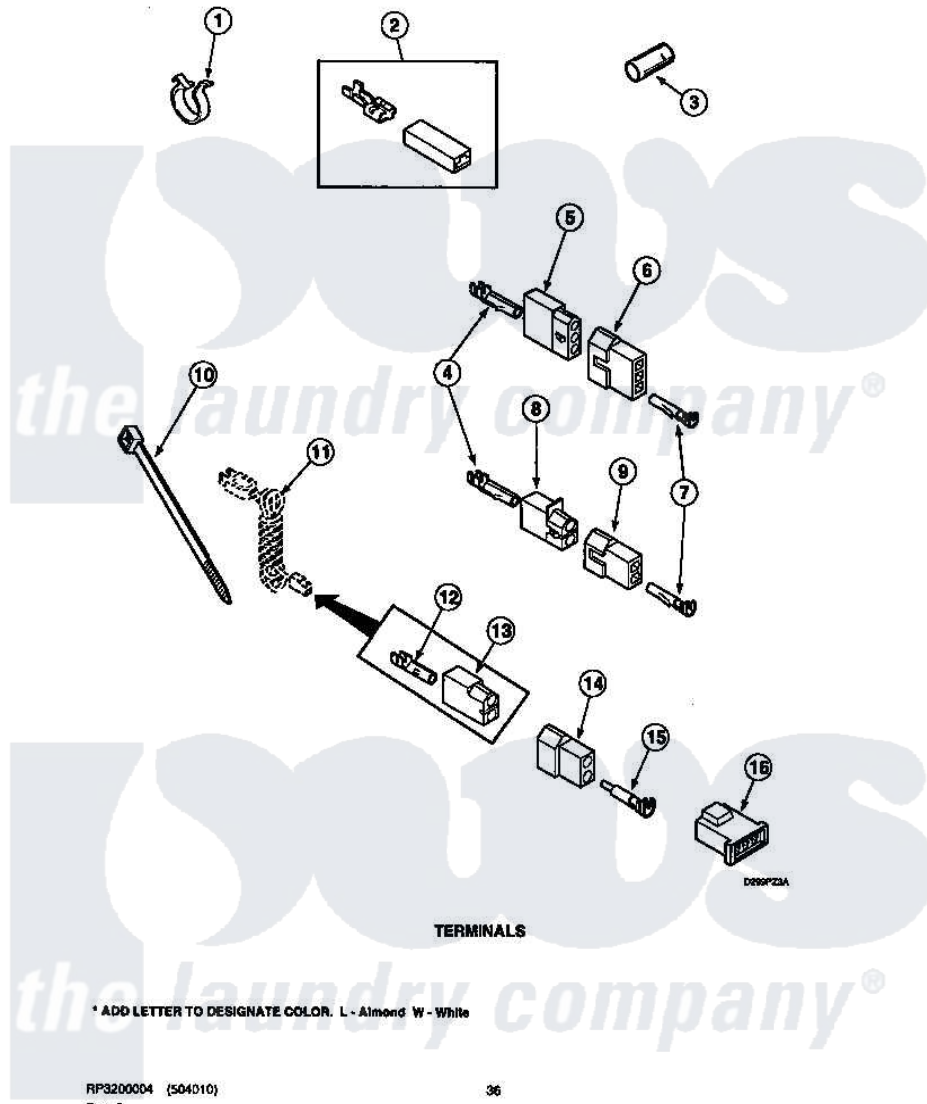

Amana LGS19AW (BOM: PLGS19AW) 15 - TERMINALS

Amana [Residential Amana LGS19AW \(BOM: PLGS19AW\) Dryer Parts](#) Parts Diagram 15 - TERMINALS
 Click on the part number to view part

Item	Original Part Number	Replaced By	Status	Part Description
1	504034			Clip, Wire
2	Y00237			Terminal-Female 1/4 ((1) 12 GAUGE Wire Or(2) 18 GA
3	Y21365	503670		Sleeve Insulator
4	Y00117	5011-XX		093 Female Socket
5	23039	697780		Receptacle,
6	23040			Plug-3 Circuit
7	Y00116			Terminal, Pin-Male
8	56451			Receptacle, 2 Circuit
9	56448			Terminal Block Plug
10	36456			Wire Tie
11	Y56222	27001142		Cord, Power
12	00130			Terminal, Pin-1/8 Femal
13	56265			Receptacle, 2 Circuit
14	56266			Plug
15	Y00127			Terminal, Pin-1/8 Male
				CONNECTOR 3 CIRCUIT (2)