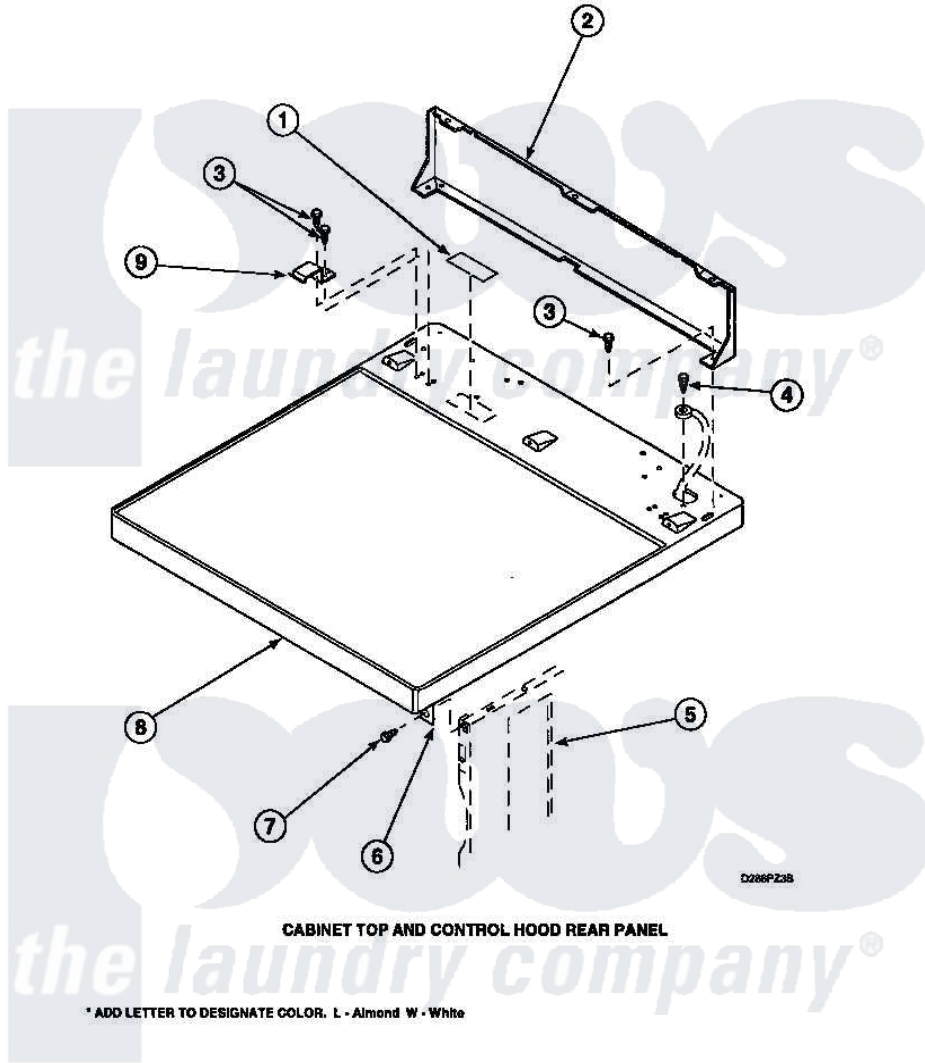

**Amana LGS33AW (BOM: PLGS33AW) 02 - CABINET TOP AND CONTROL HOOD REAR PANEL**

RP3200004 (504010)  
Rev. 0

10

Amana [Residential Amana LGS33AW \(BOM: PLGS33AW\) Dryer Parts](#) Parts Diagram 02 - CABINET TOP AND CONTROL HOOD REAR PANEL  
Click on the part number to view part

Item	Original Part Number	Replaced By	Status	Part Description
1	24903		Not Available	STICKER,DISCONNECT POW
2	500343		Not Available	PANEL,BACK(HOME HOOD)
3	501086	<a href="#">90767</a>		Screw, 8A X 3/8 HeX Washer Head Tapping
4	<a href="#">503688</a>			Screw, 10B-16 X .34 I
5	500001P		Not Available	(ADD LETTER BEFORE "P" IN PART
6	500084	<a href="#">40130801</a>		Bracket, Top Mount
7	503661	<a href="#">27001200</a>		Screw
8	500085P		Not Available	(ADD LETTER L-L, W-W TO PART N
9	501241	<a href="#">Y503876</a>		Clip, Hold Down