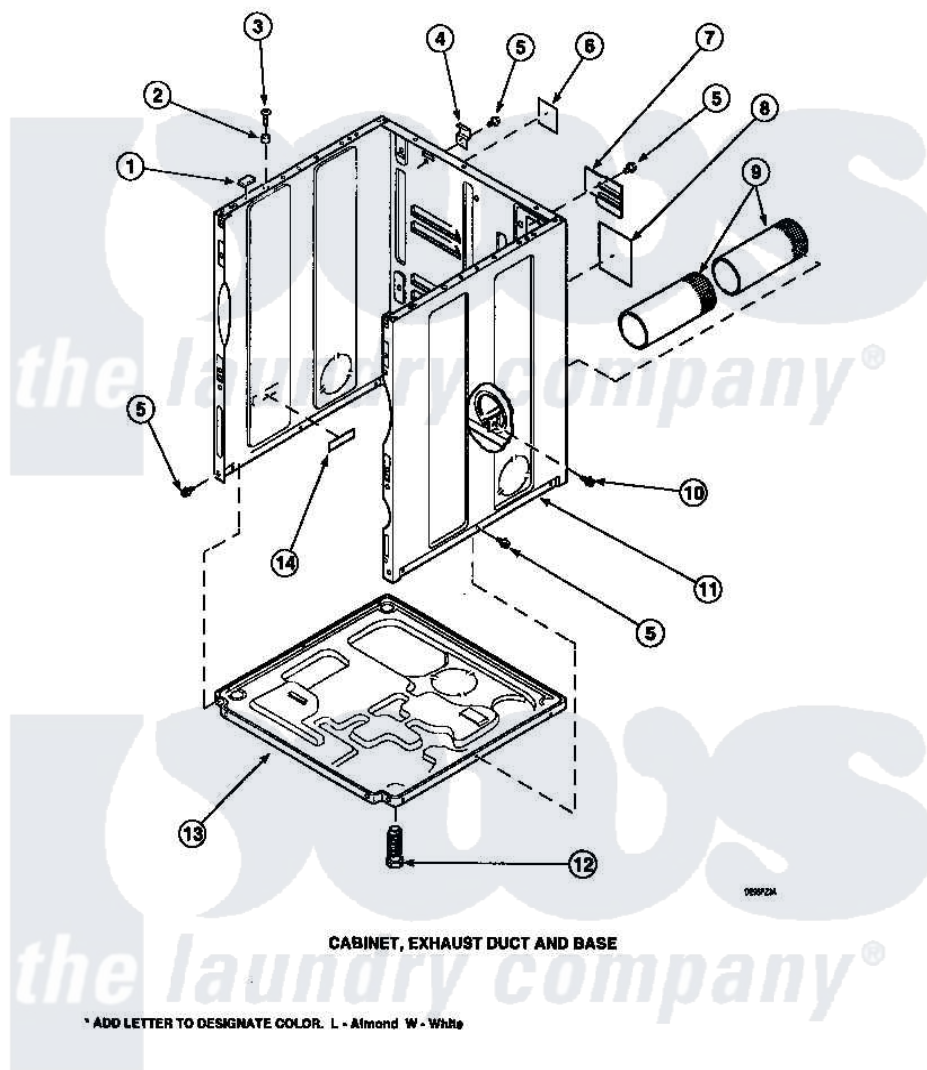

Amana LGS33AW (BOM: PLGS33AW) 03 - CABINET, EXHAUST DUCT AND BASE

RP320004 (504010)
Rev. 0

30

Amana Residential Amana LGS33AW (BOM: PLGS33AW) Dryer Parts Parts Diagram 03 - CABINET, EXHAUST DUCT AND BASE

[Click on the part number to view part](#)

Item	Original Part Number	Replaced By	Status	Part Description
1	Y56128			Pad, Bumper
2	56079	505187		Locator, Panel
3	32671	Y014874		Screw, Idler Arm And Sleeve
4	500003			Hinge, Top
5	503661	27001200		Screw
6	500495		Not Available	(GAS MODELS)
7	500114	510903		Plate Access Panel
9	500064	505518		Duct, Exhaust
10	503688			Screw, 10B-16 X .34 I
11	500001P		Not Available	(ADD LETTER BEFORE "P" IN PART
12	Y500101			Leg, Leveling
13	500070			Base, Dryer
NI	521P3			Kit, Flex Vent-Display
"	528P3			Directional Exhaust Kit