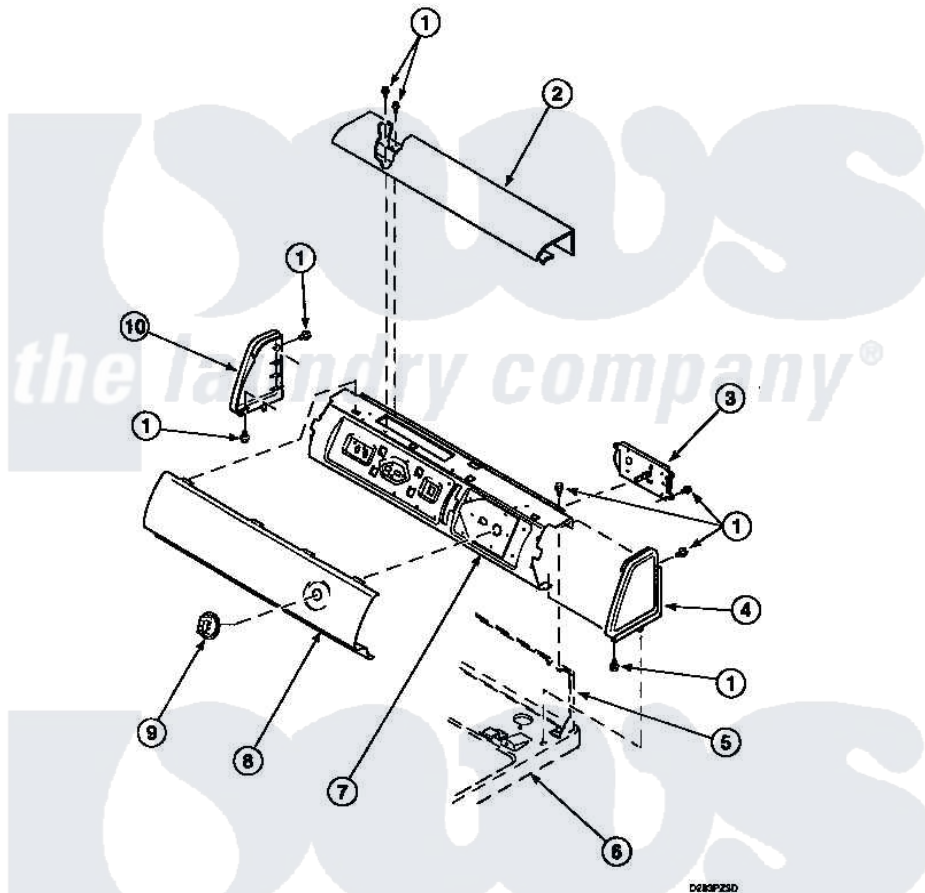

Amana LGS33AW (BOM: PLGS33AW) 06 - GRAPHIC PANEL, CONTROL HOOD AND CONTROLS

GRAPHIC PANEL, CONTROL HOOD AND CONTROLS
(Models LES10A* and LGS10A*)

* ADD LETTER TO DESIGNATE COLOR. L - Almond W - White

RP3200004 (504010)
Rev. 0

6

Amana [Residential Amana LGS33AW \(BOM: PLGS33AW\) Dryer Parts](#) Parts Diagram 06 - GRAPHIC PANEL, CONTROL HOOD AND CONTROLS
Click on the part number to view part

Item	Original Part Number	Replaced By	Status	Part Description
10	Y504009	40012702W		Endcap