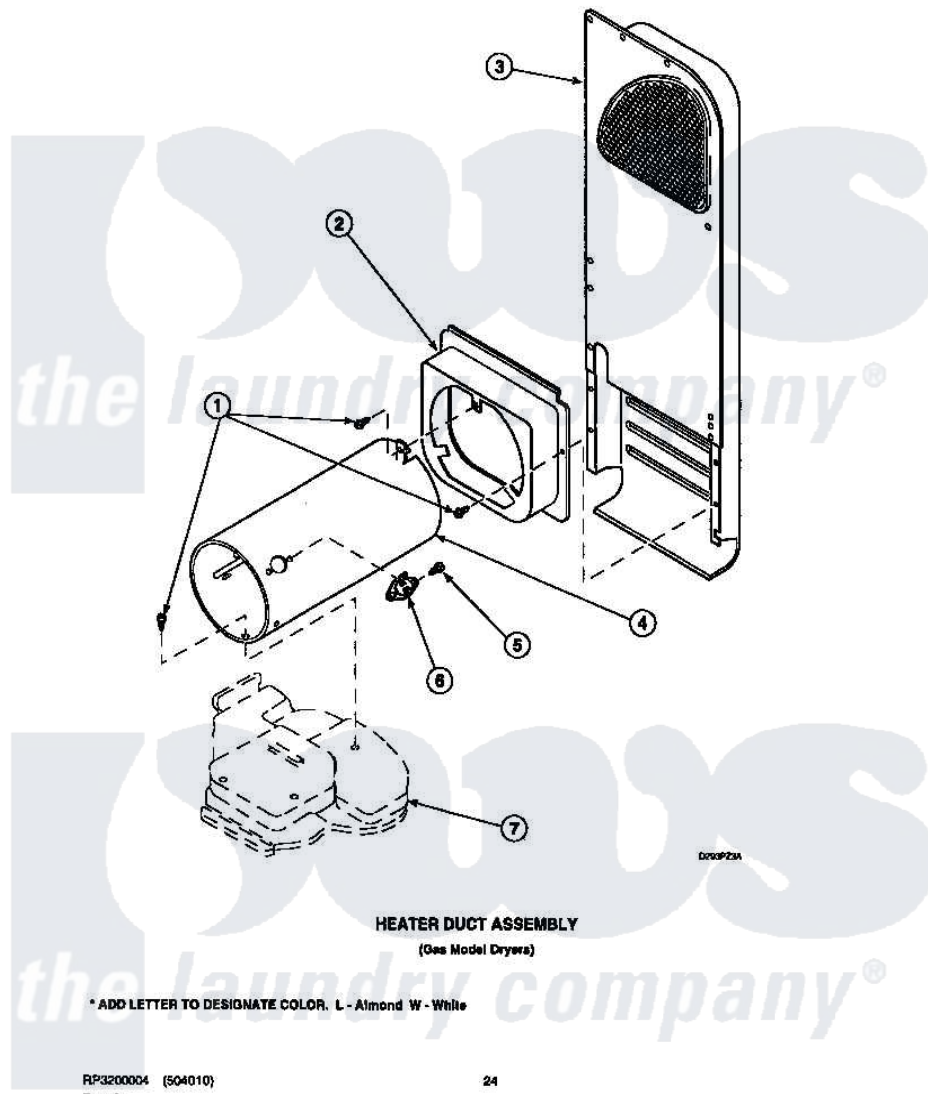

Amana LGS33AW (BOM: PLGS33AW) 08 - HEATER DUCT ASSY

Amana [Residential Amana LGS33AW \(BOM: PLGS33AW\) Dryer Parts](#) Parts Diagram 08 - HEATER DUCT ASSY

Click on the part number to view part

Item	Original Part Number	Replaced By	Status	Part Description
1	503688			Screw, 10B-16 X .34 I
2	500122	510101		Shroud Heat Duct
3	503607	503605		Assembly, Heater Duct
4	Y61888	37001303		Duct- Comb
5	51782		Not Available	SCREW, 6B-20X5/16
6	Y61886			Thermostat, Limit-Blk
7	500070			Base, Dryer