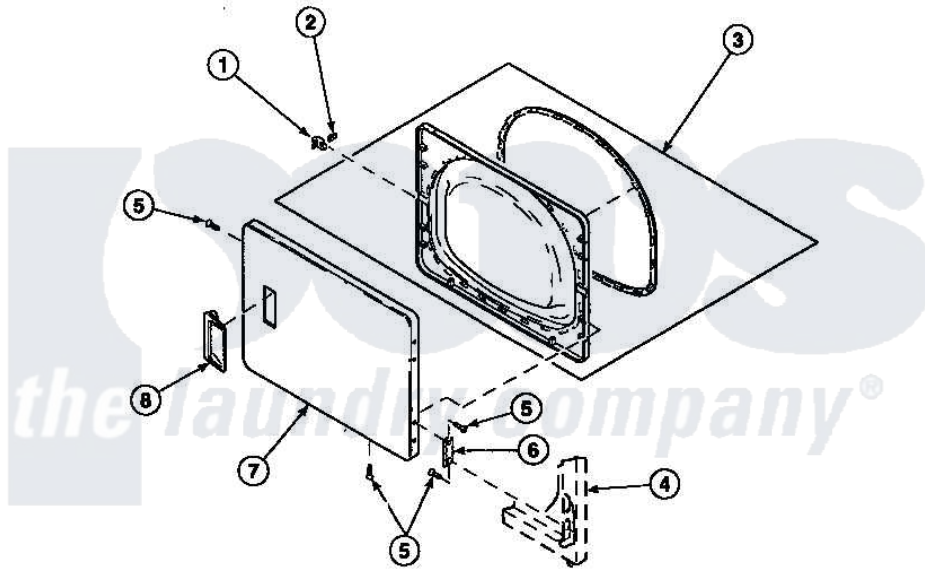

Amana LGS33AW (BOM: PLGS33AW) 10 - LOADING DOOR

D287P23B

LOADING DOOR

\* ADD LETTER TO DESIGNATE COLOR. L - Almond W - White

RP3200054 (504010)  
Rev. 0

12

Amana [Residential Amana LGS33AW \(BOM: PLGS33AW\) Dryer Parts](#) Parts Diagram 10 - LOADING DOOR  
Click on the part number to view part

Item	Original Part Number	Replaced By	Status	Part Description
1	500223	<a href="#">40116201</a>		Bracket, Door Strike
2	500039	<a href="#">510181</a>		Strike Doormetal
3	503643W	<a href="#">37001028</a>		Seal And Liner, Assembly
4	503656		Not Available	(ADD LETTER L-L, W-W TO PART N)
5	505050	<a href="#">500226</a>		Screw, 8b-16 x 5/8 Tap
6	<a href="#">Y503676</a>			Hinge, Door And Top
7	503654		Not Available	(ADD LETTER L-L, W-W TO PART N)
8	503646		Not Available	DOOR PULL (ADD LETTER L-L, W-W TO PART N)