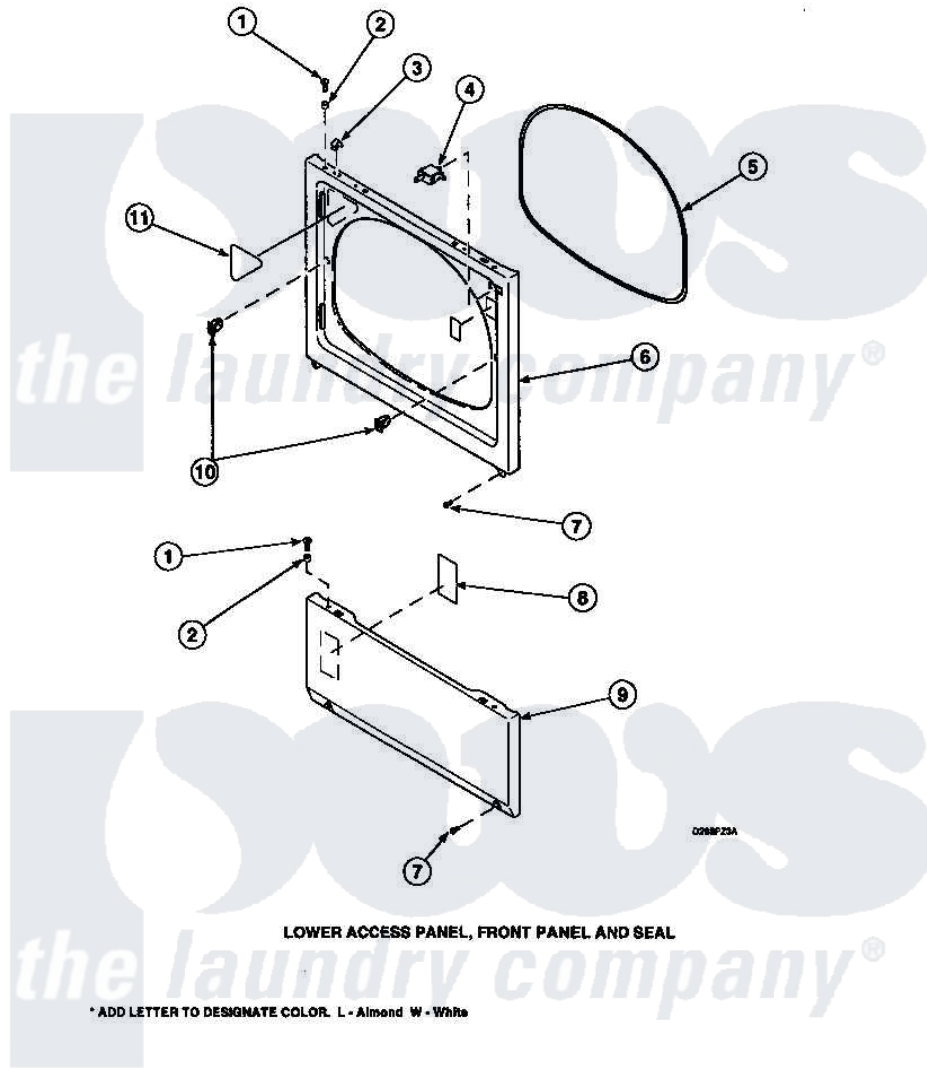

**Amana LGS33AW (BOM: PLGS33AW) 11 - LOWER ACCESS PANEL, FRONT PANEL AND SEAL**

RP3200004 (504010)  
Rev. 0

14

Amana Residential Amana LGS33AW (BOM: PLGS33AW) Dryer Parts Parts Diagram 11 - LOWER ACCESS PANEL, FRONT PANEL AND SEAL  
Click on the part number to view part

Item	Original Part Number	Replaced By	Status	Part Description
1	32671	<a href="#">Y014874</a>		Screw, Idler Arm And Sleeve
2	56079	<a href="#">505187</a>		Locator, Panel
3	56080	<a href="#">22001650</a>		Fastener, Spring
4	Y504570	<a href="#">W10169313</a>		Switch-Dor
5	504005	<a href="#">511056</a>		Seal Front Panel
6	503656		Not Available	(ADD LETTER L-L, W-W TO PART N
7	503661	<a href="#">27001200</a>		Screw
8	500670		Not Available	STICKER NG OR MIXED GA
9	503796		Not Available	LOWER ACCESS PANEL (ADD LETTER L-L, W-W TO PARTNU
10	54660	<a href="#">LA-1003</a>		Door Catch Kit
11	500281		Not Available	STICKER