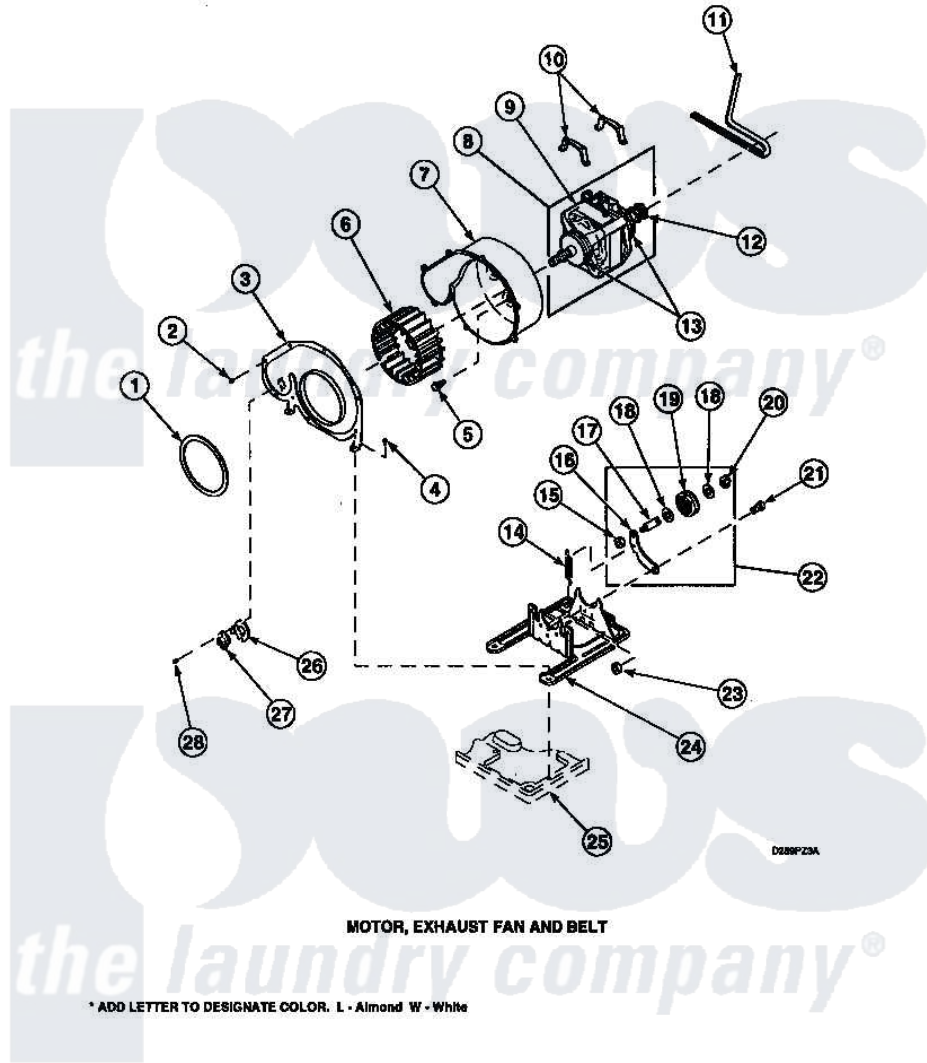

Amana LGS33AW (BOM: PLGS33AW) 13 - MOTOR, EXHAUST FAN AND BELT

RP3200004 (504010)
Rev. 0

16

Amana Residential Amana LGS33AW (BOM: PLGS33AW) Dryer Parts Parts Diagram 13 - MOTOR, EXHAUST FAN AND BELT

Click on the part number to view part

Item	Original Part Number	Replaced By	Status	Part Description
1	504018	37001119		Seal, Blower Housing
2	31260			Screw, No.8 X 3/8 Ind H
3	500078	511969P		Kit Blower Housing And Cover
4	503661	27001200		Screw
5	Y31645	27001200		Screw
6	56000	510139P		Assembly Blower Fan Package
7	56020			Housing, Blower
8	502368	2200376		Motor
9	501218		Not Available	MOTOR SWITCH (DOES NOT INCLUDE THERMAL PROT
10	Y58047	660658		Clamp, Motor Mounting 343481 685441
11	59174	40111201		Belt, Cylinder
12	500011			Pulley, Motor
13	590P3			Motor Hub Ring Kit

14	56076		Spring, Idler
15	56156	358160	Nut
16	500910	37001144	Assembly- Idler
17	56461		Shaft
18	52549		Washer, 501 ID X3/4 Odx
19	Y54414		Assembly, Wheel And Bearing
20	23748		Ring, Retaining
21	500824		Screw, 1/4-20 Unc Hex
22	500269	37001287	Assembly, Idler Lever/Shaft/Pulley
23	52566	27001225	Nut, Jam Mid Lock 1/4-20
24	503613		Mount, Motor
25	500070		Base, Dryer
26	61623		Thermostat, Heater-BR
27	503979		Thermostat
28	Y33561	489464	Screw