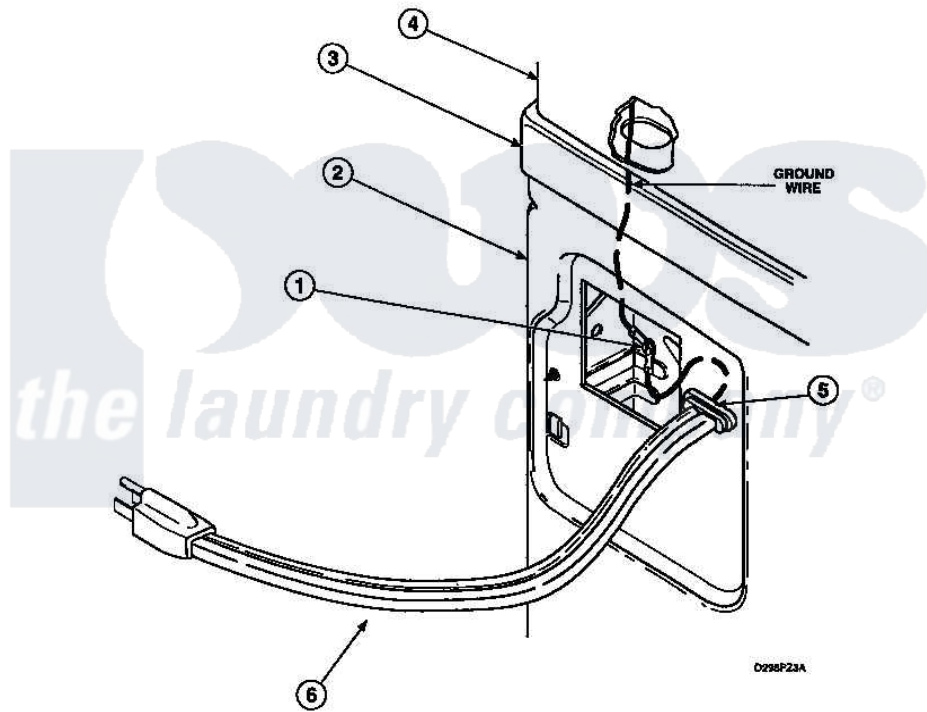

Amana LGS33AW (BOM: PLGS33AW) 14 - POWER CORD

POWER CORD
(All Gas Models)

* ADD LETTER TO DESIGNATE COLOR. L - Almond W - White

RP3200004 (504010)
Rev. D

34

Amana [Residential Amana LGS33AW \(BOM: PLGS33AW\) Dryer Parts](#) Parts Diagram 14 - POWER CORD
Click on the part number to view part

Item	Original Part Number	Replaced By	Status	Part Description
1	20530			Screw, 10-24 x 3/8 Hex
2	500001P		Not Available	(ADD LETTER BEFORE "P" IN PART
3	500085P		Not Available	(ADD LETTER L-L, W-W TO PART N
4	500343		Not Available	PANEL, BACK(HOME HOOD)
5	21903	211881		Grommet, Cord Part Not Used- Gas Models Only
6	Y56222	27001142		Cord, Power