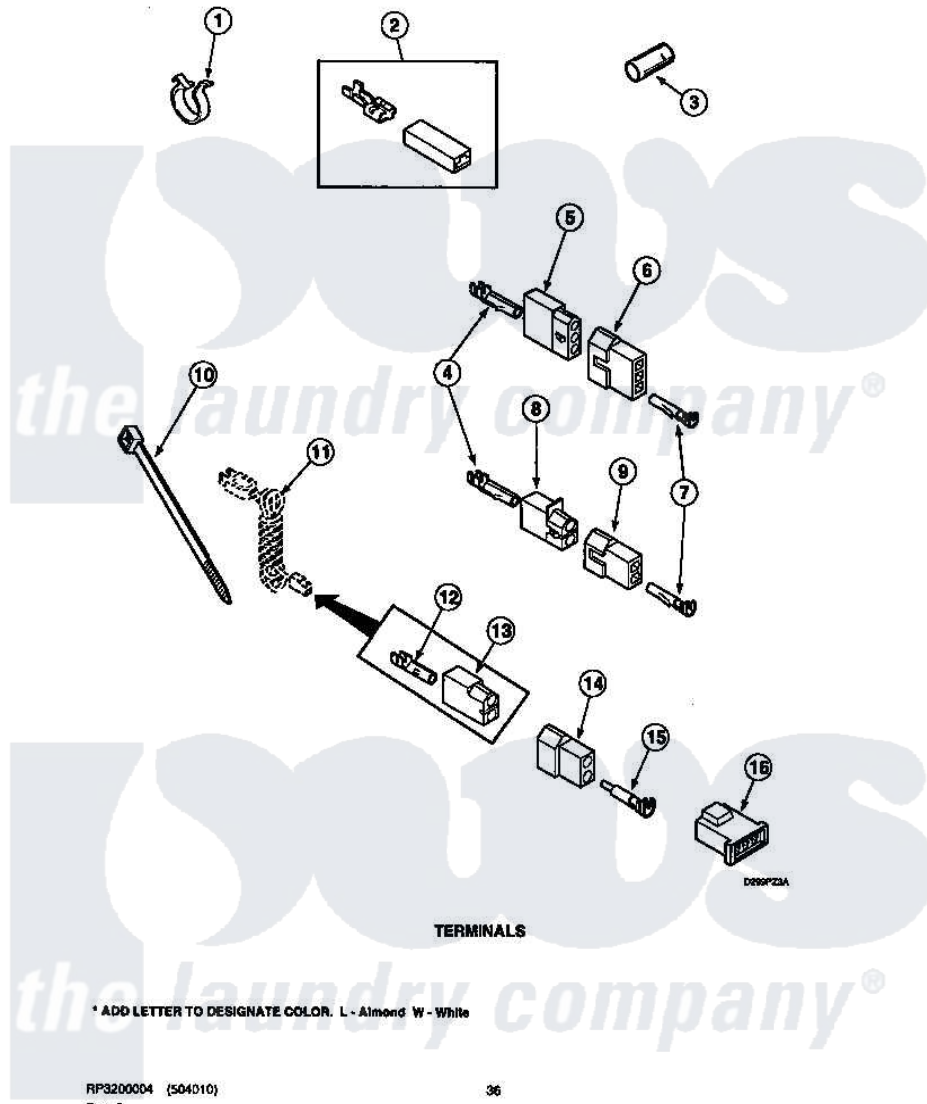

# Amana LGS33AW (BOM: PLGS33AW) 15 - TERMINALS

Amana [Residential Amana LGS33AW \(BOM: PLGS33AW\) Dryer Parts](#) Parts Diagram 15 - TERMINALS  
 Click on the part number to view part

Item	Original Part Number	Replaced By	Status	Part Description
1	<a href="#">504034</a>			Clip, Wire
2	<a href="#">Y00237</a>			Terminal-Female 1/4 ((1) 12 GAUGE Wire Or(2) 18 GA
3	Y21365	<a href="#">503670</a>		Sleeve Insulator
4	Y00117	<a href="#">5011-XX</a>		093 Female Socket
5	23039	<a href="#">697780</a>		Receptacle,
6	<a href="#">23040</a>			Plug-3 Circuit
7	<a href="#">Y00116</a>			Terminal, Pin-Male
8	<a href="#">56451</a>			Receptacle, 2 Circuit
9	<a href="#">56448</a>			Terminal Block Plug
10	<a href="#">36456</a>			Wire Tie
11	Y56222	<a href="#">27001142</a>		Cord, Power
12	<a href="#">00130</a>			Terminal, Pin-1/8 Femal
13	<a href="#">56265</a>			Receptacle, 2 Circuit
14	<a href="#">56266</a>			Plug
15	<a href="#">Y00127</a>			Terminal, Pin-1/8 Male
				CONNECTOR 3 CIRCUIT (2)