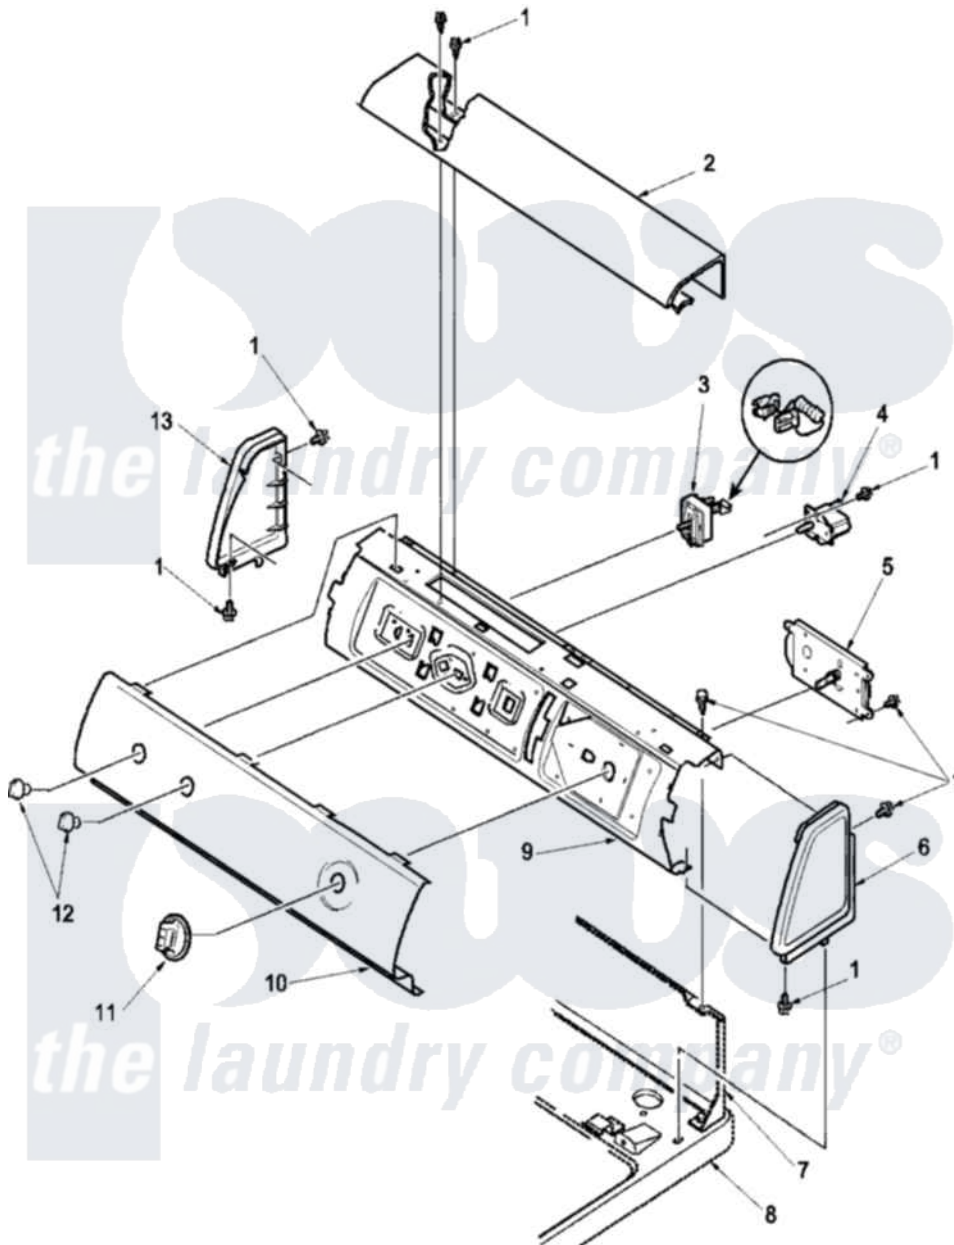

Amana LGS34AW (BOM: PLGS34AW) 02 - Control Panel

Amana Residential Amana LGS34AW (BOM: PLGS34AW) Washer Parts Parts Diagram 02 - Control Panel
 Click on the part number to view part

Item	Original Part Number	Replaced By	Status	Part Description
1	501086	90767		Screw, 8A X 3/8 HeX Washer Head Tapping
2	503674W			Cover, Top
3	Y503997			Switch, Fabric Selector
4	Y504191			Signal
5	Y504546			Timer, 3 Cycle
6	504008W		Not Available	CAP-END RH
7	500343		Not Available	PANEL,BACK(HOME HOOD)
8	500085WP	37001027		Panel, Top
9	503901		Not Available	PANEL,SUPPORT CONTROL (MECH)
10	504569W			Panel, Graphics
11	Y504002	502220W		Knob, Timer
12	33688	36701W		Knob
13	504009W	40012702W		Endcap
NI	504775			Resistor,