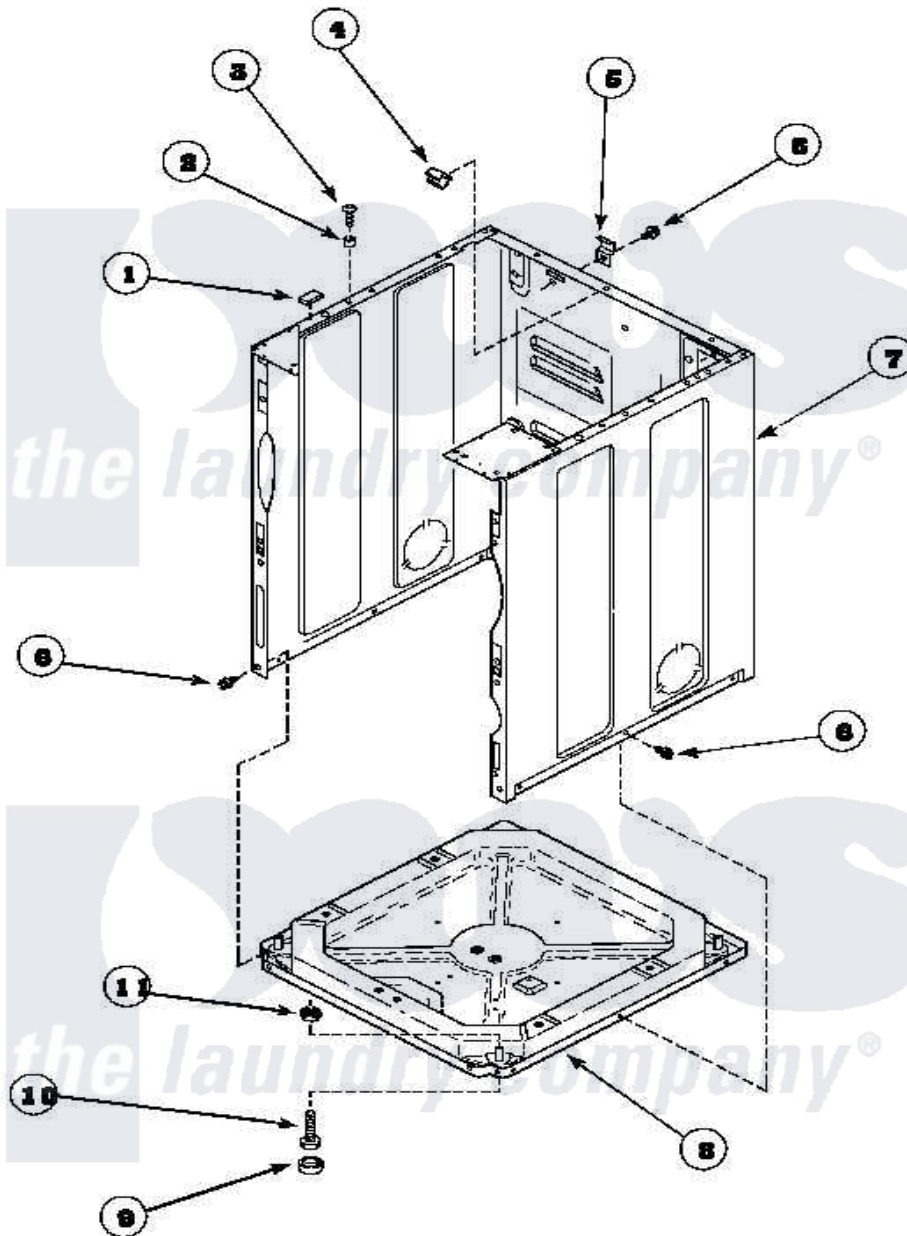

Amana LTA85AW (BOM: PLTA85AW) 01 - CABINET AND BASE

Amana Residential Amana LTA85AW (BOM: PLTA85AW) Washer Parts Parts Diagram 01 - CABINET AND BASE
 Click on the part number to view part

Item	Original Part Number	Replaced By	Status	Part Description
1	Y56128			Pad, Bumper
2	56079	505187		Locator, Panel
3	32671	Y014874		Screw, Idler Arm And Sleeve
4	36985		Not Available	CLIP, HOSE
5	500003			Hinge, Top
6	503661	27001200		Screw
7	Y685300		Not Available	CABINET
8	Y685303		Not Available	BASE,FRONT LOAD
9	70282	Y314137		Foot, Rubber
10	685800		Not Available	LEG,LEVELING 3/8 UNC
11	20274	62739		Nut, Lock