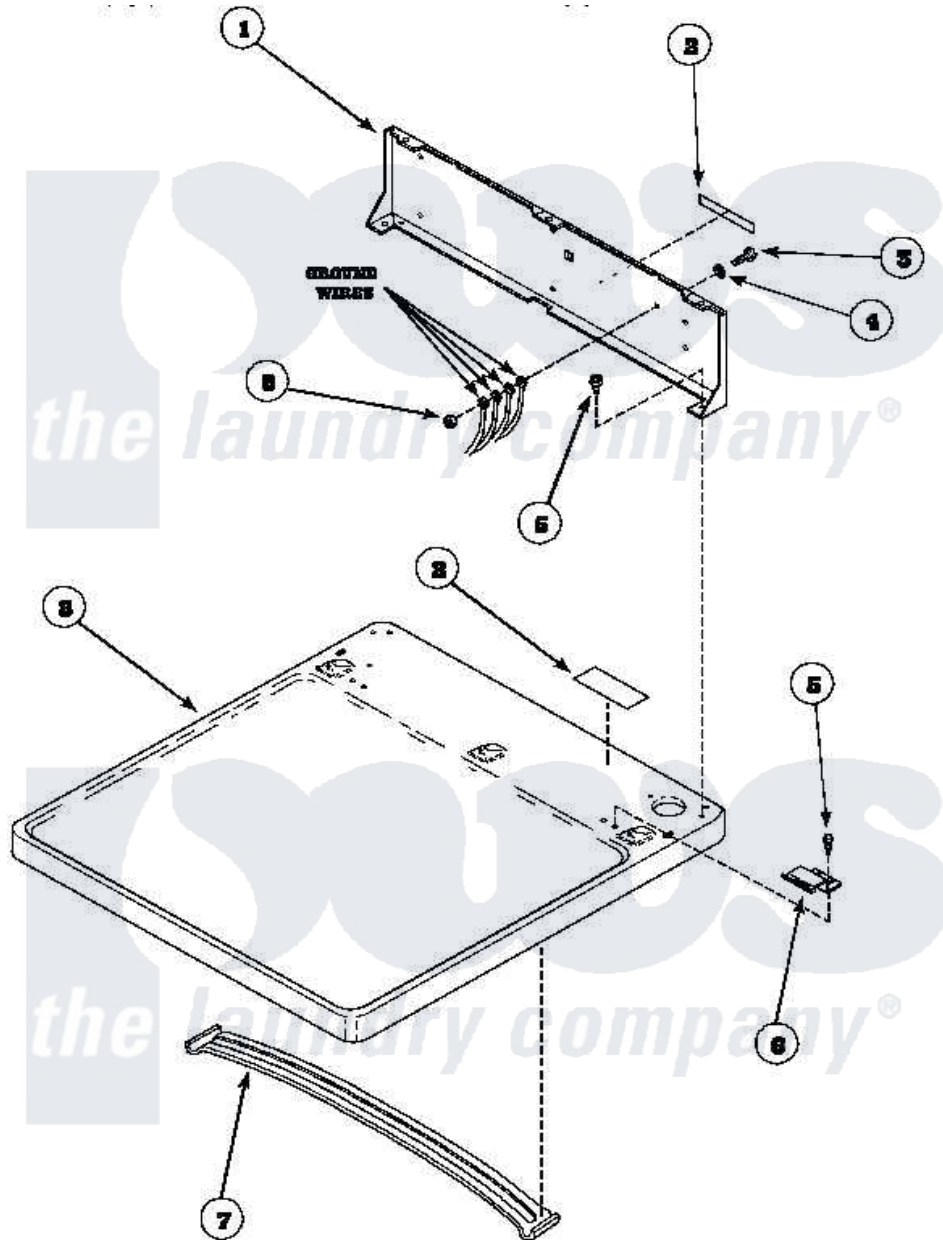

# Amana LTA85AW (BOM: PLTA85AW) 02 - CABINET TOP AND CONTROL HOOD REAR PANEL

Amana Residential Amana LTA85AW (BOM: PLTA85AW) Washer Parts Diagram 02 - CABINET TOP AND CONTROL HOOD REAR PANEL  
 Click on the part number to view part

Item	Original Part Number	Replaced By	Status	Part Description
1	685322		Not Available	PANEL, BACK-CONTROL
2	500316		Not Available	LABEL, WARNING-DISCONNECT POWER
"	24903		Not Available	STICKER, DISCONNECT POW
3	<a href="#">20267</a>			Screw, 10-24 X 3/8 Round
4	<a href="#">03815</a>			Lockwasher, No.10 Ext Shk
5	501086	<a href="#">90767</a>		Screw, 8A X 3/8 Hex Washer Head Tapping
6	501241	<a href="#">Y503876</a>		Clip, Hold Down
7	56486		Not Available	BRACE, TOP
8	500085		Not Available	NO LONGER AVAILABLE
9	03673		Not Available	NUT