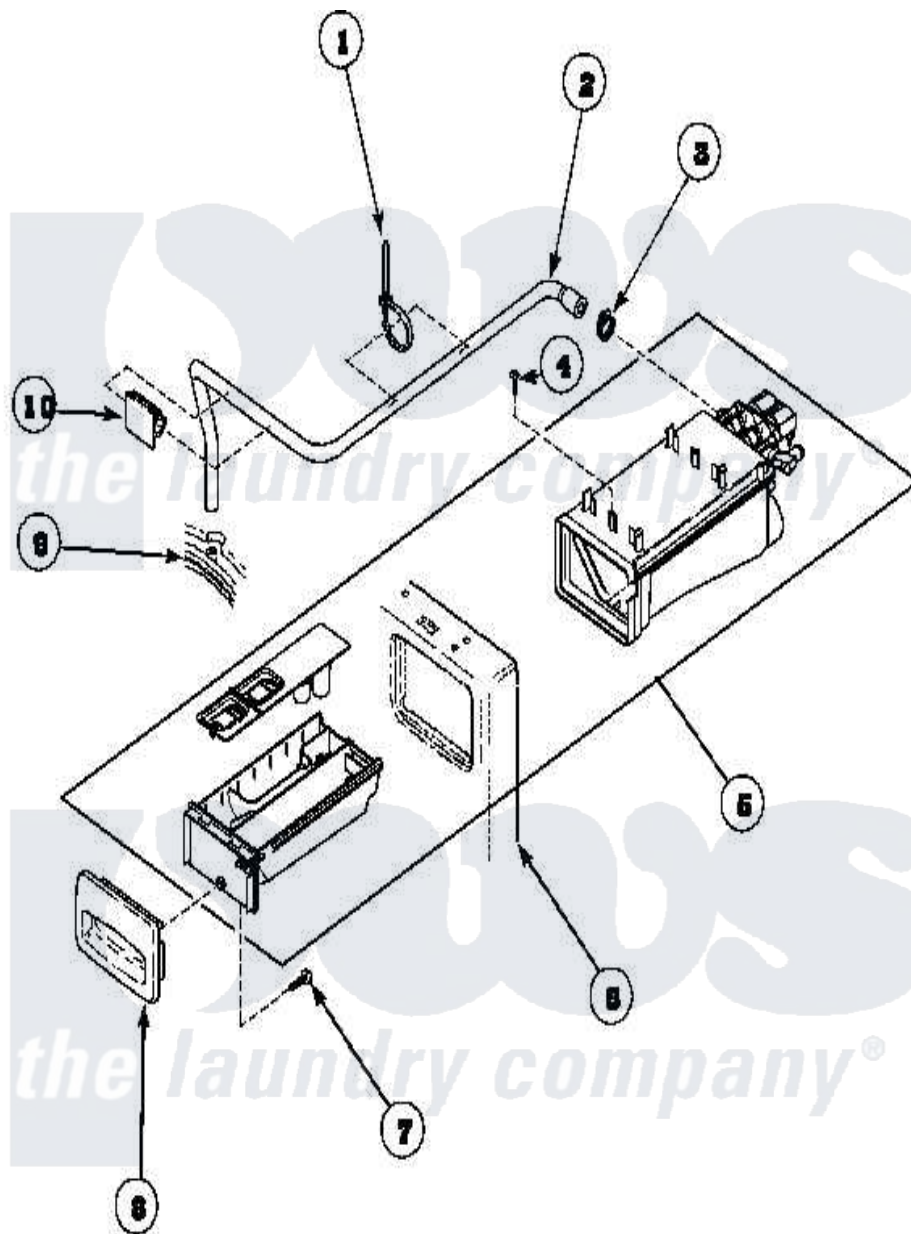

Amana LTA85AW (BOM: PLTA85AW) 03 - DISPENSER ASSY

Amana Residential Amana LTA85AW (BOM: PLTA85AW) Washer Parts Diagram 03 - DISPENSER ASSY
 Click on the part number to view part

Item	Original Part Number	Replaced By	Status	Part Description
1	55881	M0321209		Tie-Electrical
2	685717		Not Available	HOSE, DISPENSER VALVE
3	36801	596669		Clamp, Manifold
4	Y685830		Not Available	SCREW, No. 10-14X5/8 PLASTITE 48-2
5	685711	68571-1		Chute
6	685306		Not Available	FRONT PANEL
7	685829		Not Available	SCREW, No. 8-16X5/8 PLASTITE 48-2
8	685715		Not Available	FRONT, DISPENSER DRAWER
9	685426	3391834		Drum
10	685736		Not Available	CLIP, HOSE