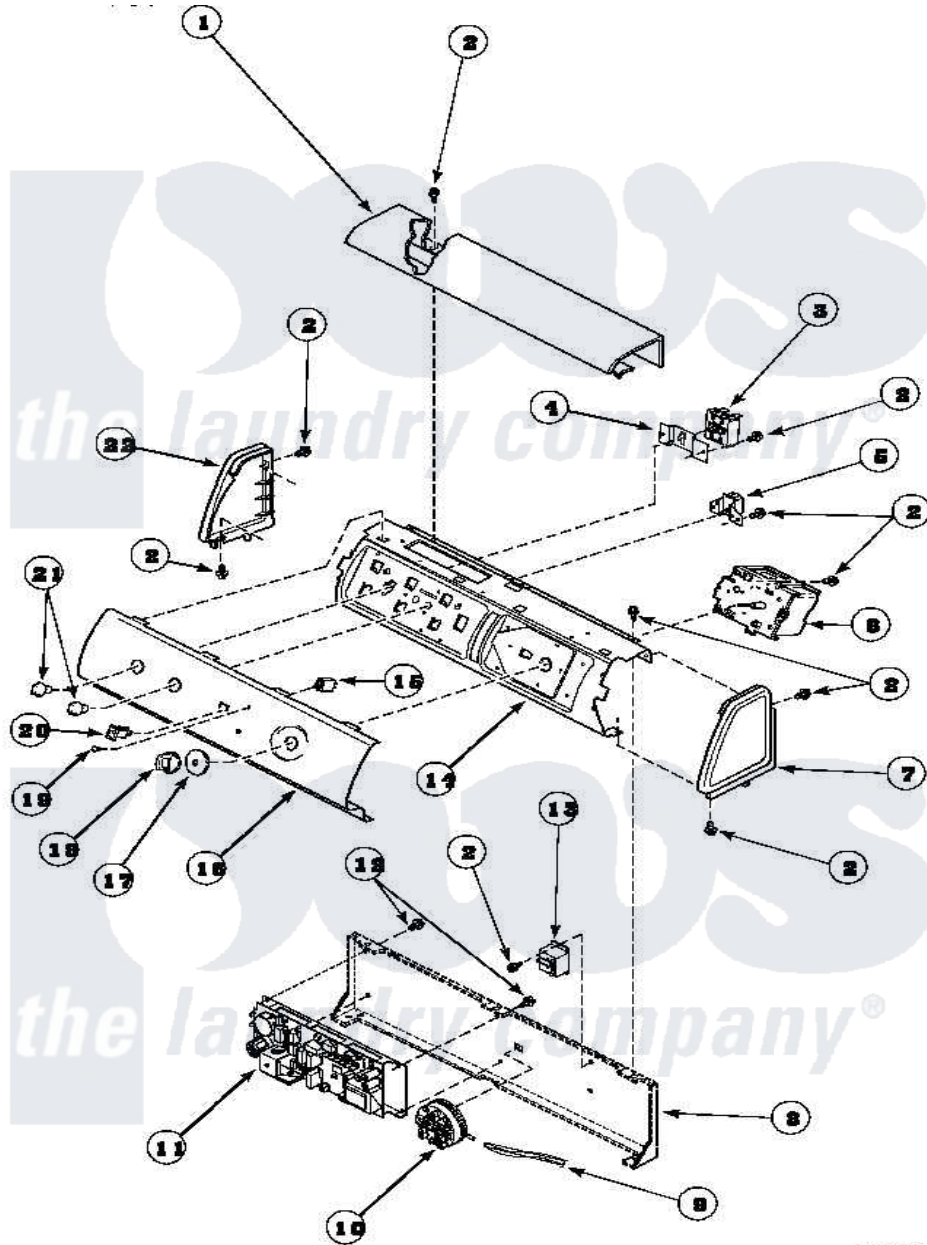

Amana LTA85AW (BOM: PLTA85AW) 06 - GRAPHIC PANEL, CTRL MTG PLATE AND CTRLS

Amana Residential Amana LTA85AW (BOM: PLTA85AW) Washer Parts Parts Diagram 06 - GRAPHIC PANEL, CTRL MTG PLATE AND CTRLS

[Click on the part number to view part](#)

Item	Original Part Number	Replaced By	Status	Part Description
1	503674		Not Available	(ADD LETTER L-L, W-W TO PART N
2	501086	90767		Screw, 8A X 3/8 HeX Washer Head Tapping
3	35117		Not Available	SWITCH,TEMPERATURE 5 P
4	685522		Not Available	BRACKET,TEMPERATURE
5	500823			Signal, Rotary
6	685512			Timer, 115V/60Hz 8 Cycle
7	Y504008		Not Available	END CAP RIGHT (ADD LETTER L-L, W-W TO PART N
8	685322		Not Available	PANEL,BACK-CONTROL
9	29214		Not Available	TUBING,48
10	685520			Switch, Pressure 3 LE
11	685503			Board, Motor Control
12	685837		Not Available	SCREW,HHC 10-24 UNC X .50

13	685521		Relay, Control
14	685310	Not Available	PLATE, CONTROL MTG.
15	685581	903115	Lock Light
16	685514	Not Available	PANEL, GRAPHICS
17	36700	Not Available	TIMER KNOB SKIRT
18	35333	Not Available	TIMER KNOB
19	685579	Not Available	LENS,INDICATOR LIGHT-SHORT .16
20	38424	Not Available	SWITCH, ROCKER
21	36701	Not Available	KNOB, TEMP
22	Y504009	40012702W	Endcap