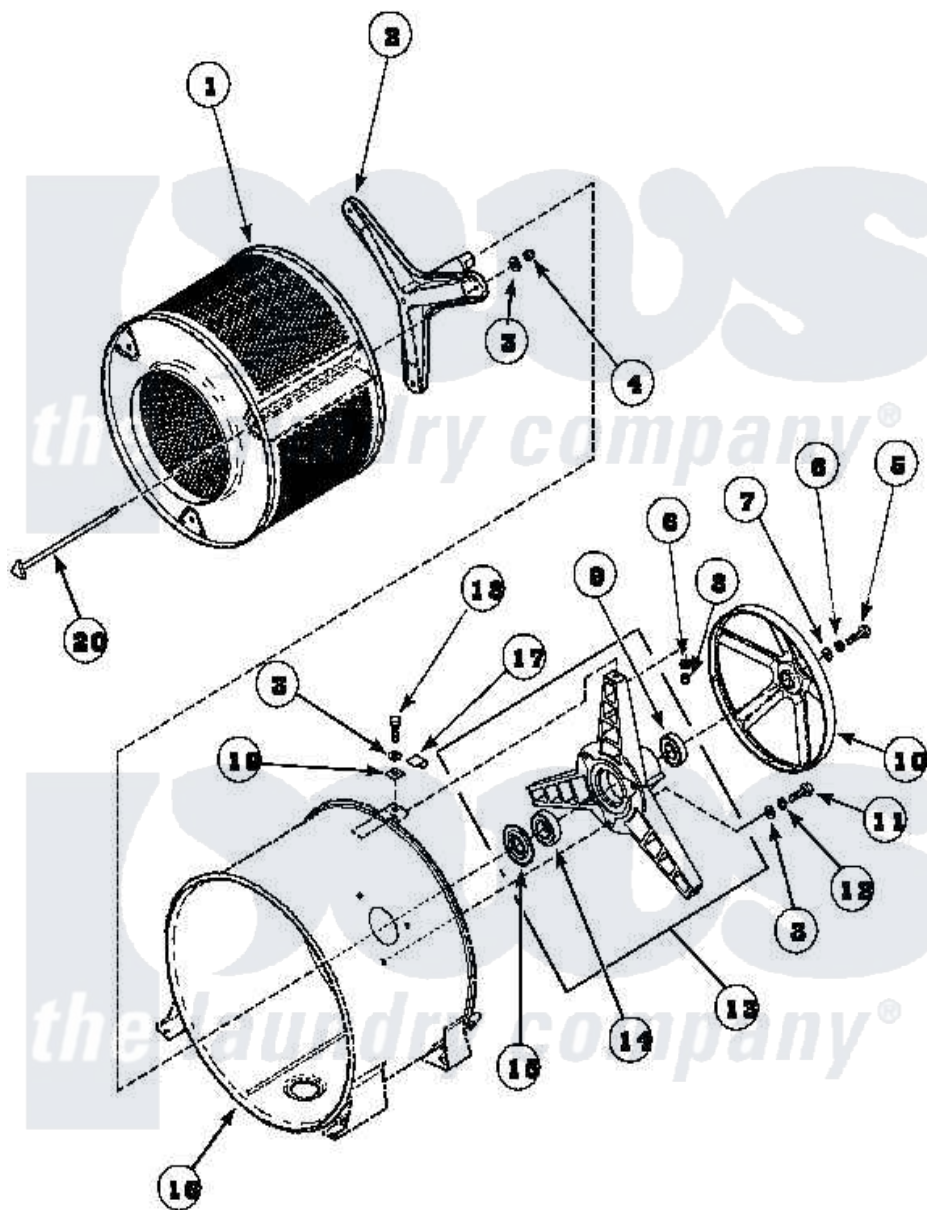

Amana LTA85AW (BOM: PLTA85AW) 08 - INNER BASKET/TRUNNION/BRG HSG & PULLY

Amana Residential Amana LTA85AW (BOM: PLTA85AW) Washer Parts Parts Diagram 08 - INNER BASKET/TRUNNION/BRG HSG & PULLY
 Click on the part number to view part

Item	Original Part Number	Replaced By	Status	Part Description
1	685005		Not Available	INNER BASKET
2	Y685212		Not Available	ASSY,TRUNION
3	685812		Not Available	WASHER,FLAT 3/8 THICK
4	685844		Not Available	LOCKNUT,3/8-16UNC SS304-NYLON
5	685831			Screw, 3/8-24UNFX1 LH Nylon
6	685850		Not Available	LOCKWASHER,3/8 EXT TYPE SS304
7	685813		Not Available	WASHER,FLAT .406X1.5
8	685845		Not Available	LOCKNUT,3/8-16 UNC BLACK OXIDE
9	Y685602		Not Available	BEARING,BALL-REAR
10	Y685612		Not Available	PULLEY, CAST & MACHINE
11	685809		Not Available	SCREW,HHC 3/8-16UNC
12	M400014			Lockwasher
13	685001		Not Available	ASSY,BEARING HOUSING

14	685601	Not Available	BEARING,BALL-FRONT
15	685603		Seal, Radial Lip
16	685002	Not Available	ASSY, OUTER TUB
17	36985	Not Available	CLIP, HOSE
18	685848	Not Available	WASHER,FLAT .344X.875X.063 SS
19	685139	Not Available	PLATE,HOSE MOUNT
20	685216	Not Available	ASSY,TENSION ROD