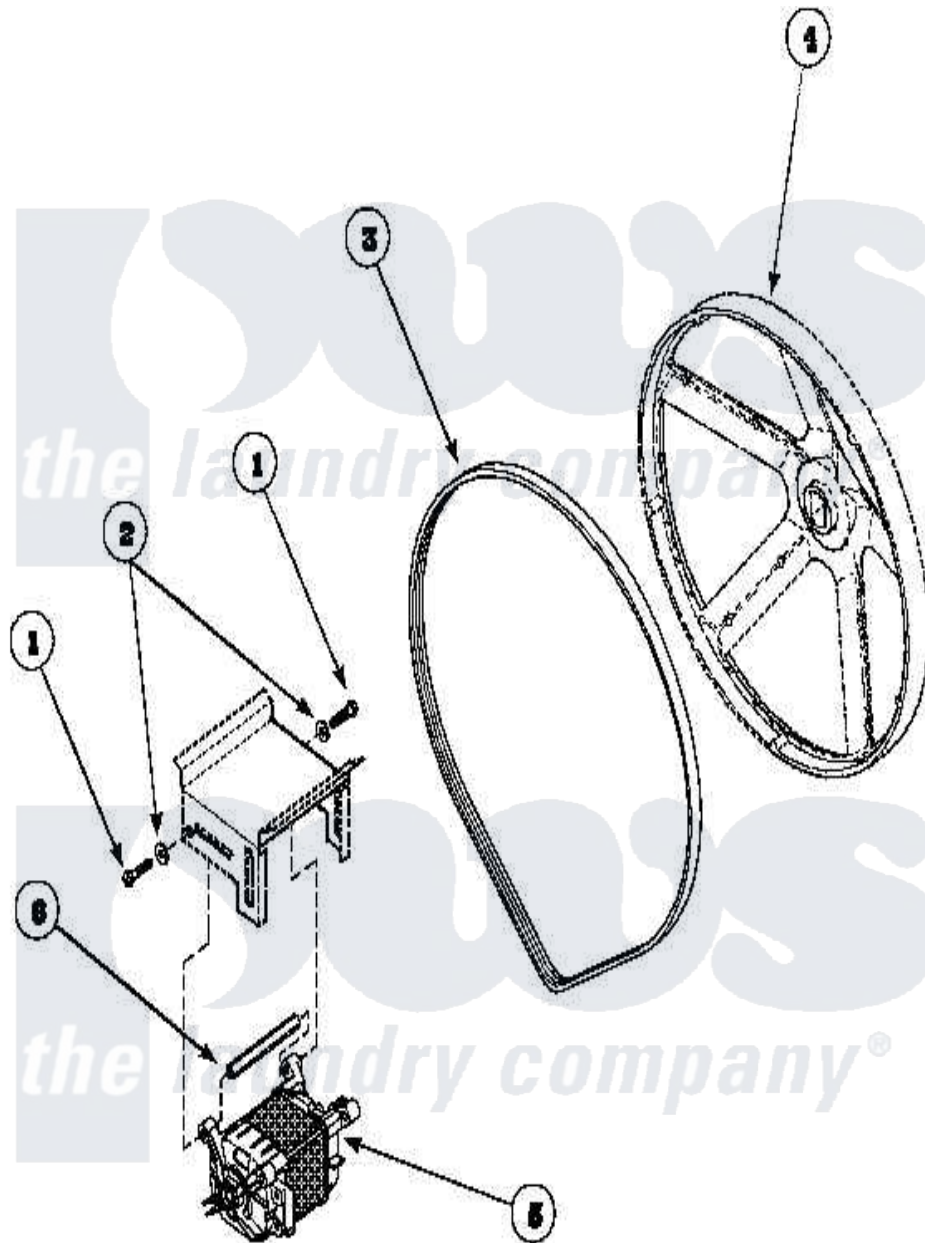

# Amana LTA85AW (BOM: PLTA85AW) 09 - MOTOR AND BELT

Amana Residential Amana LTA85AW (BOM: PLTA85AW) Washer Parts Parts Diagram 09 - MOTOR AND BELT  
 Click on the part number to view part

Item	Original Part Number	Replaced By	Status	Part Description
1	685839		Not Available	SCREW,HHC 5/16-18UNCX1.0GR5 BL
2	685848		Not Available	WASHER,FLAT .344X.875X.063 SS
3	<a href="#">685616</a>			Belt, DriVe Poly V Ty
4	Y685612		Not Available	PULLEY, CAST & MACHINE
5	685617	<a href="#">685638P</a>		Assembly- Moto
6	685629		Not Available	ROD,MOTOR MOUNT