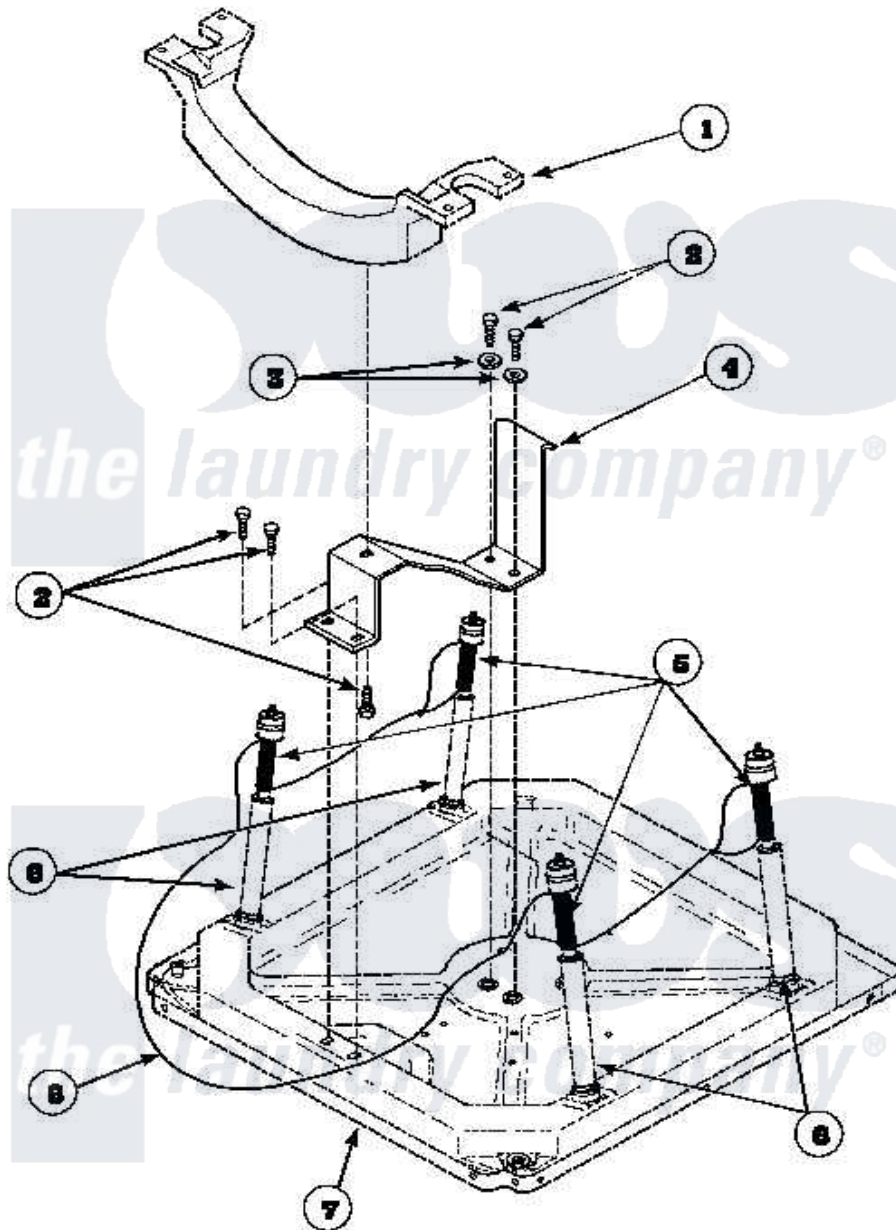

Amana LTA85AW (BOM: PLTA85AW) 12 - SHIPPING MATERIALS

Amana Residential Amana LTA85AW (BOM: PLTA85AW) Washer Parts Parts Diagram 12 - SHIPPING MATERIALS
 Click on the part number to view part

Item	Original Part Number	Replaced By	Status	Part Description
1	685601		Not Available	BEARING,BALL-FRONT
2	685840		Not Available	SCREW
3	685835		Not Available	WASHER
4	685911		Not Available	SHIPPING BRACKET
5	685907		Not Available	BRACE SUSPENSION
6	685604		Not Available	ASSY,SHOCK ABSORBER
7	Y685303		Not Available	BASE,FRONT LOAD
8	Y685908		Not Available	SHIPPING CORD