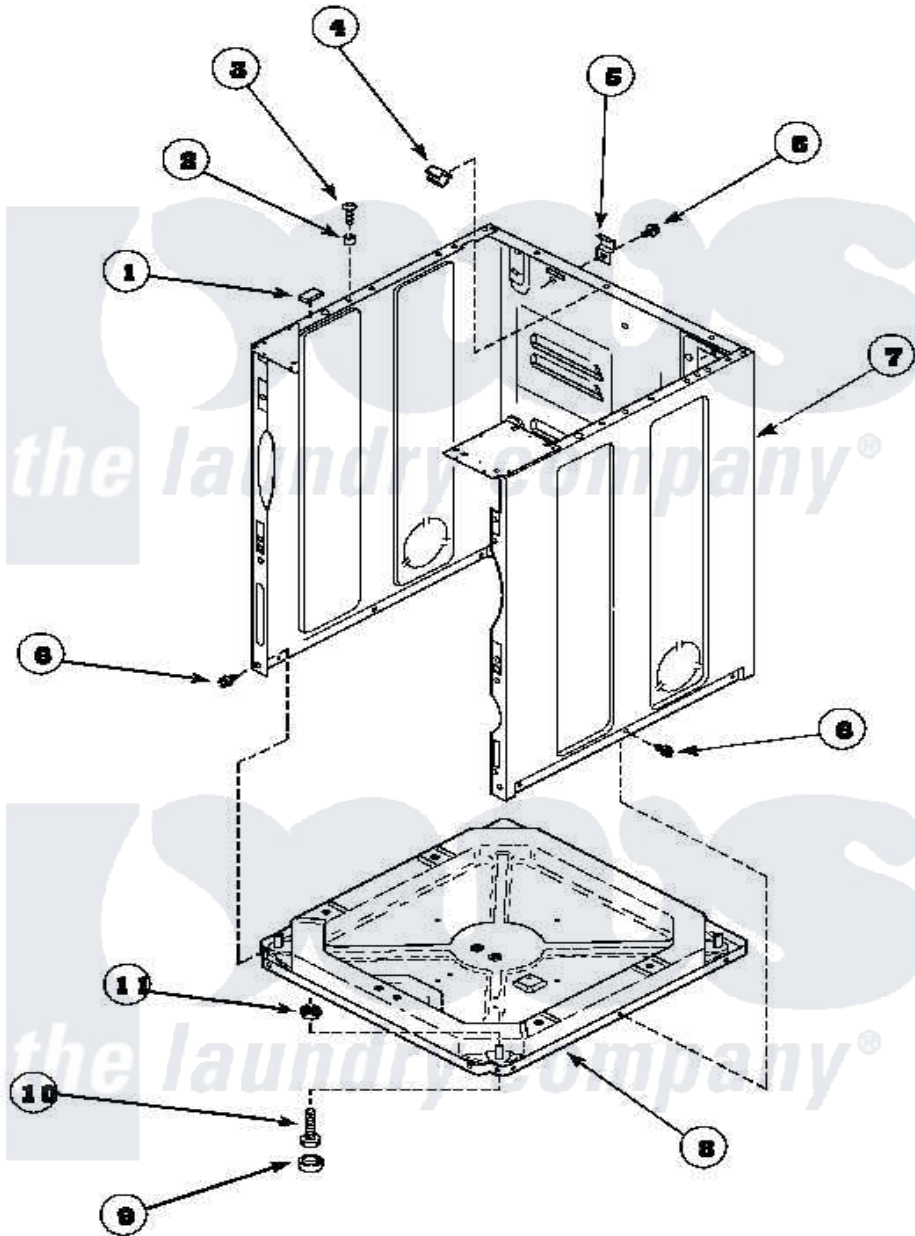

Amana LTC85AW (BOM: PLTC85AW) 01 - CABINET AND BASE

Amana Residential Amana LTC85AW (BOM: PLTC85AW) Washer Parts Parts Diagram 01 - CABINET AND BASE
 Click on the part number to view part

Item	Original Part Number	Replaced By	Status	Part Description
1	Y56128			Pad, Bumper
2	56079	505187		Locator, Panel
3	32671	Y014874		Screw, Idler Arm And Sleeve
4	36985		Not Available	CLIP, HOSE
5	500003			Hinge, Top
6	503661	27001200		Screw
7	Y685300		Not Available	CABINET
8	Y685303		Not Available	BASE,FRONT LOAD
9	70282	Y314137		Foot, Rubber
10	685800		Not Available	LEG,LEVELING 3/8 UNC
11	20274	62739		Nut, Lock