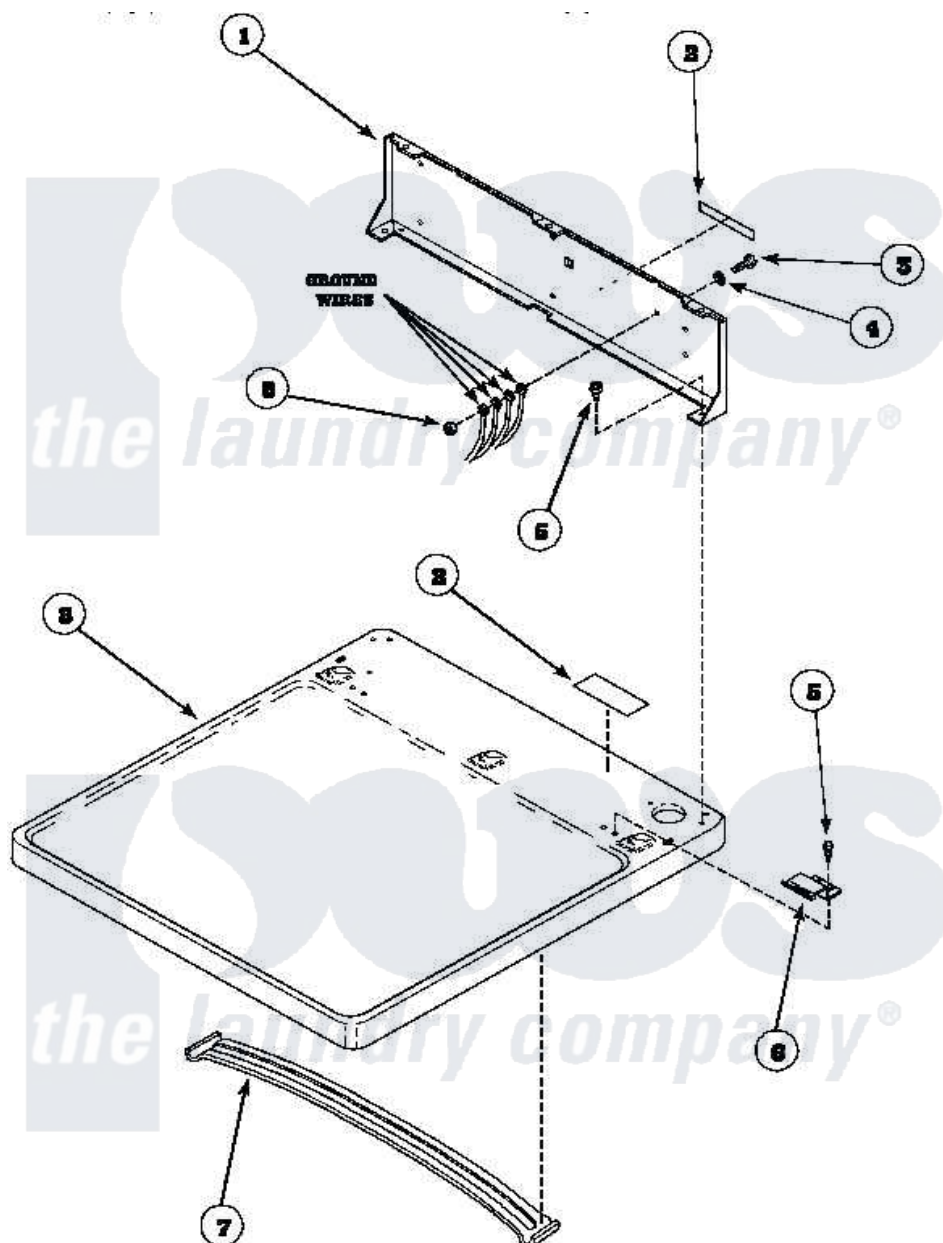

# Amana LTC85AW (BOM: PLTC85AW) 02 - CABINET TOP AND CONTROL HOOD REAR PANEL

Amana [Residential Amana LTC85AW \(BOM: PLTC85AW\) Washer Parts](#) Parts Diagram 02 - CABINET TOP AND CONTROL HOOD REAR PANEL  
 Click on the part number to view part

Item	Original Part Number	Replaced By	Status	Part Description
1	685322		Not Available	PANEL, BACK-CONTROL
2	500316		Not Available	LABEL, WARNING-DISCONNECT POWER
"	24903		Not Available	STICKER, DISCONNECT POW
3	<a href="#">20267</a>			Screw, 10-24 X 3/8 Round
4	<a href="#">03815</a>			Lockwasher, No.10 Ext Shk
5	501086	<a href="#">90767</a>		Screw, 8A X 3/8 HeX Washer Head Tapping
6	501241	<a href="#">Y503876</a>		Clip, Hold Down
7	56486		Not Available	BRACE, TOP
8	500085		Not Available	NO LONGER AVAILABLE
9	03673		Not Available	NUT