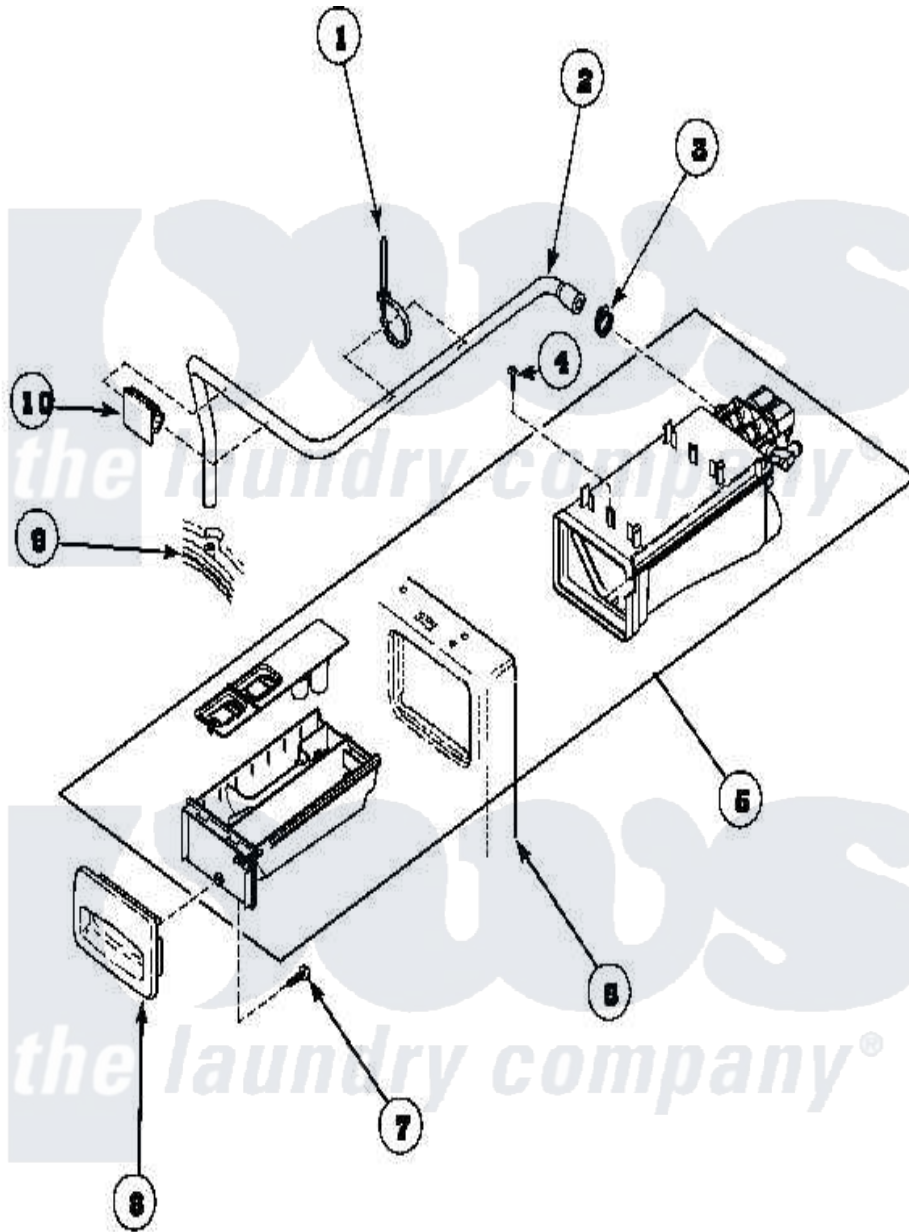

# Amana LTC85AW (BOM: PLTC85AW) 03 - DISPENSER ASSY

Amana Residential Amana LTC85AW (BOM: PLTC85AW) Washer Parts Diagram 03 - DISPENSER ASSY  
 Click on the part number to view part

Item	Original Part Number	Replaced By	Status	Part Description
1	55881	<a href="#">M0321209</a>		Tie-Electrical
2	685717		Not Available	HOSE,DISPENSER VALVE
3	36801	<a href="#">596669</a>		Clamp, Manifold
4	Y685830		Not Available	SCREW,No.10-14X5/8 PLASTITE 48-2
5	685711	<a href="#">68571-1</a>		Chute
6	685306		Not Available	FRONT PANEL
7	685829		Not Available	SCREW,No.8-16X5/8 PLASTITE 48-2
8	685715		Not Available	FRONT,DISPENSER DRAWER
9	685426	<a href="#">3391834</a>		Drum
10	685736		Not Available	CLIP,HOSE