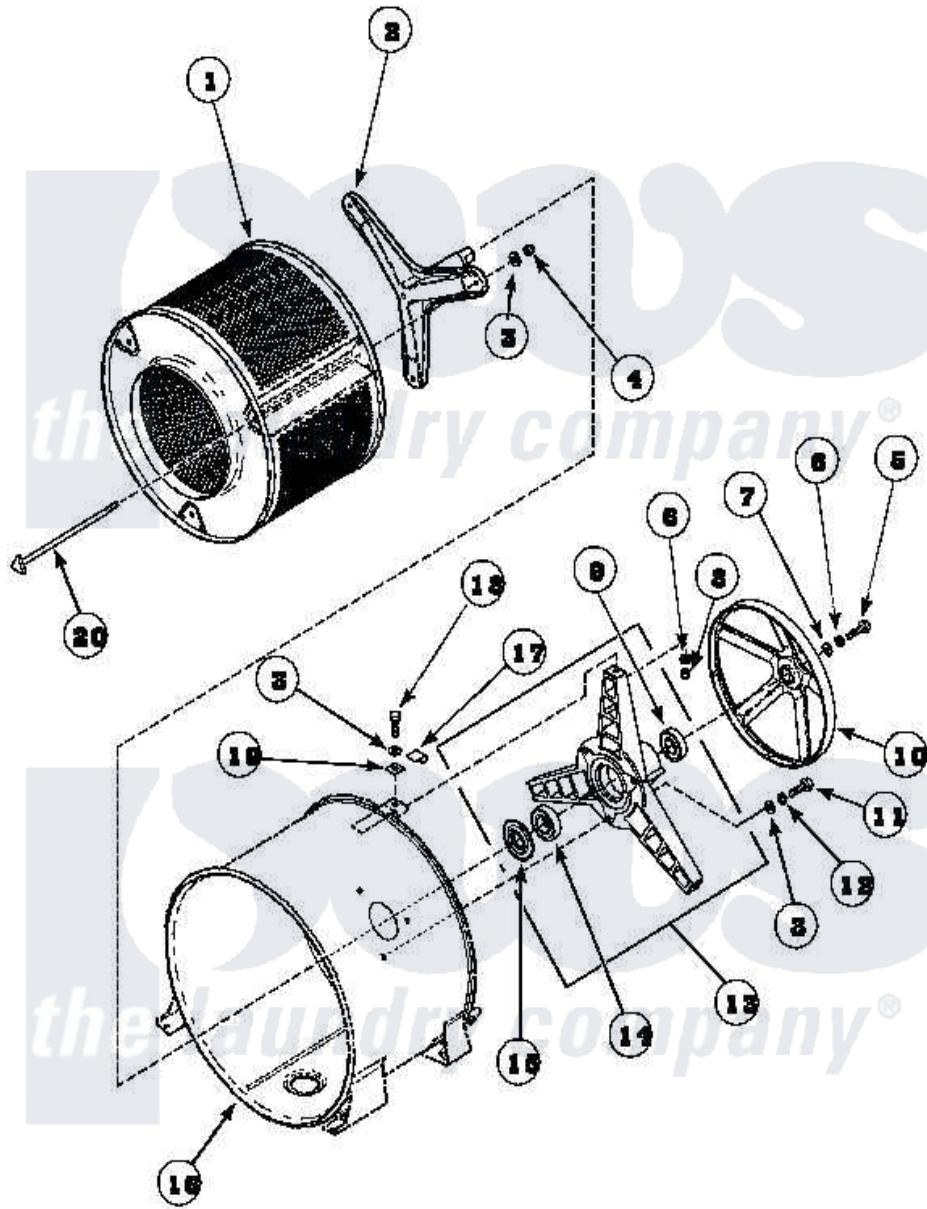

**Amana LTC85AW (BOM: PLTC85AW) 08 - INNER BASKET/TRUNNION/BRG HSG & PULLY**

Amana Residential Amana LTC85AW (BOM: PLTC85AW) Washer Parts Parts Diagram 08 - INNER BASKET/TRUNNION/BRG HSG & PULLY  
 Click on the part number to view part

Item	Original Part Number	Replaced By	Status	Part Description
1	685005		Not Available	INNER BASKET
2	Y685212		Not Available	ASSY,TRUNION
3	685812		Not Available	WASHER,FLAT 3/8 THICK
4	685844		Not Available	LOCKNUT,3/8-16UNC SS304-NYLON
5	<a href="#">685831</a>			Screw, 3/8-24UNFX1 LH Nylon
6	685850		Not Available	LOCKWASHER,3/8 EXT TYPE SS304
7	685813		Not Available	WASHER,FLAT .406X1.5
8	685845		Not Available	LOCKNUT,3/8-16 UNC BLACK OXIDE
9	Y685602		Not Available	BEARING,BALL-REAR
10	Y685612		Not Available	PULLEY, CAST & MACHINE
11	685809		Not Available	SCREW,HHC 3/8-16UNC
12	<a href="#">M400014</a>			Lockwasher
13	685001		Not Available	ASSY,BEARING HOUSING

14	685601	Not Available	BEARING,BALL-FRONT
15	<a href="#">685603</a>		Seal, Radial Lip
16	685002	Not Available	ASSY, OUTER TUB
17	36985	Not Available	CLIP, HOSE
18	685848	Not Available	WASHER,FLAT .344X.875X.063 SS
19	685139	Not Available	PLATE,HOSE MOUNT
20	685216	Not Available	ASSY,TENSION ROD