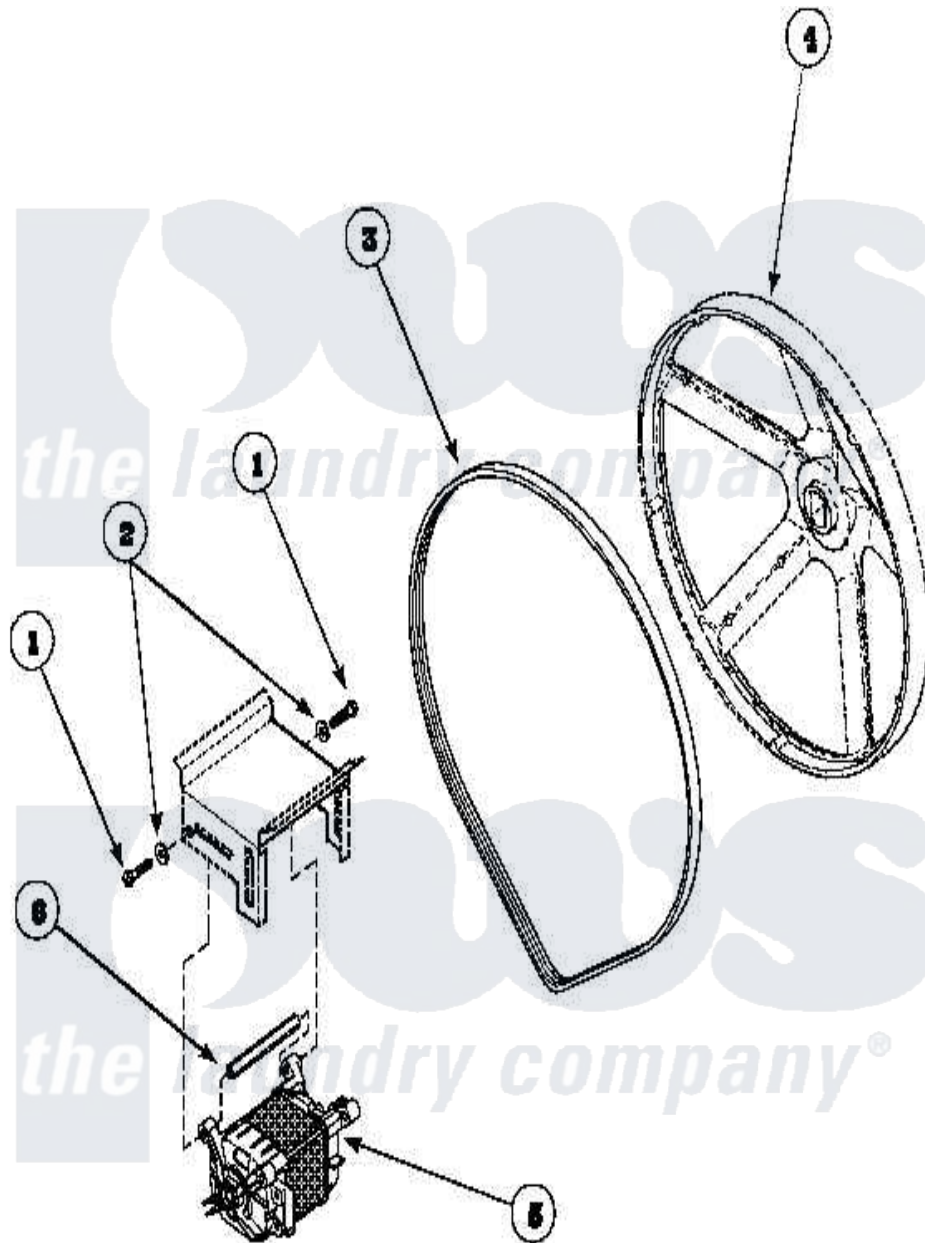

# Amana LTC85AW (BOM: PLTC85AW) 09 - MOTOR AND BELT

Amana Residential Amana LTC85AW (BOM: PLTC85AW) Washer Parts Parts Diagram 09 - MOTOR AND BELT  
 Click on the part number to view part

Item	Original Part Number	Replaced By	Status	Part Description
1	685839		Not Available	SCREW,HHC 5/16-18UNCX1.0GR5 BL
2	685848		Not Available	WASHER,FLAT .344X.875X.063 SS
3	<a href="#">685616</a>			Belt, DriVe Poly V Ty
4	Y685612		Not Available	PULLEY, CAST & MACHINE
5	685617	<a href="#">685638P</a>		Assembly- Moto
6	685629		Not Available	ROD,MOTOR MOUNT