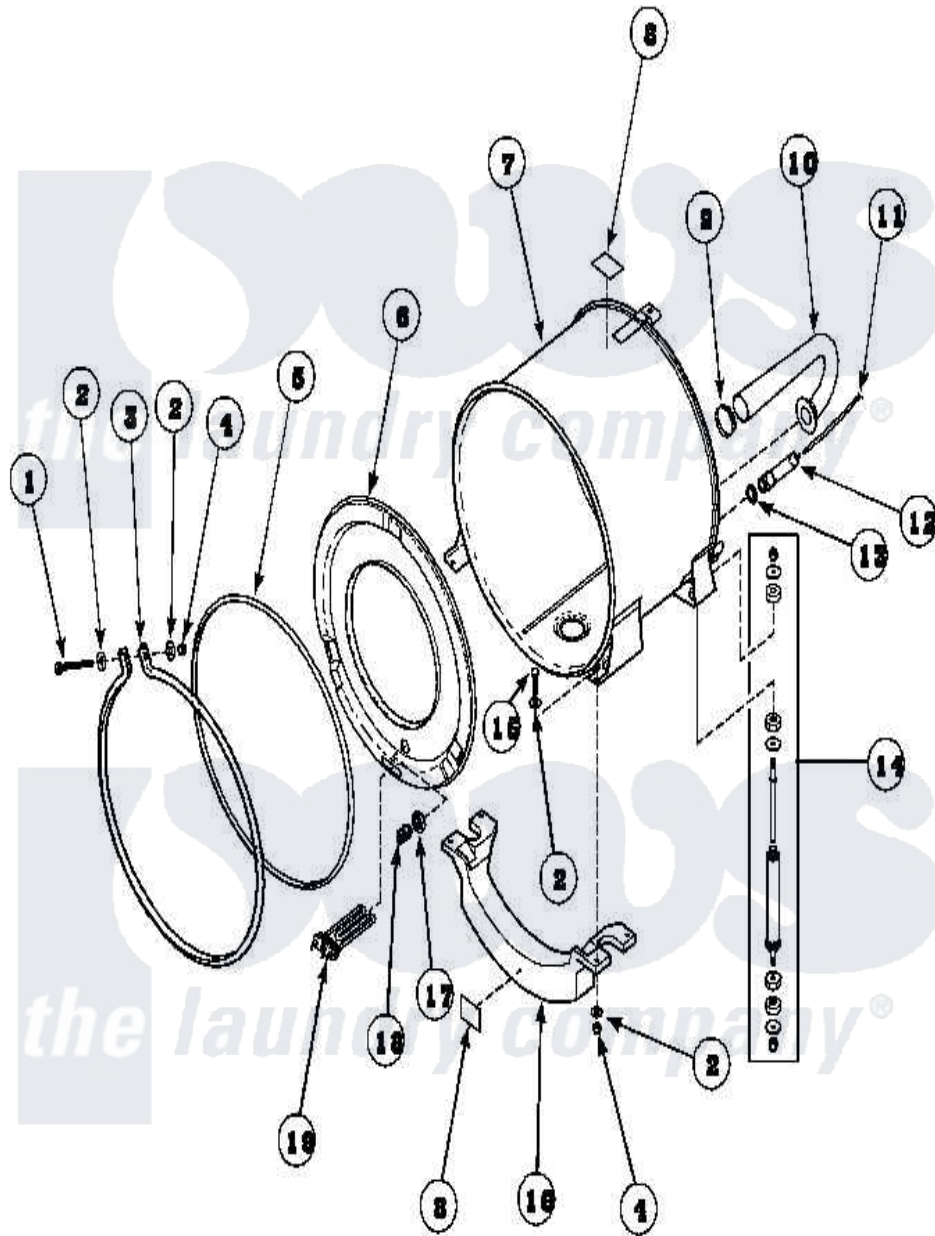

Amana LTC85AW (BOM: PLTC85AW) 10 - OUTERTUB, FRONT AND CLAMP RING

Amana Residential Amana LTC85AW (BOM: PLTC85AW) Washer Parts Parts Diagram 10 - OUTERTUB, FRONT AND CLAMP RING

[Click on the part number to view part](#)

Item	Original Part Number	Replaced By	Status	Part Description
1	685842		Not Available	SCREW, 3/8-16UNCX4 FULL THREAD
2	685812		Not Available	WASHER, FLAT 3/8 THICK
3	685120			Ring, Clamp
4	685845		Not Available	LOCKNUT, 3/8-16 UNC BLACK OXIDE
5	685123			Seal, Outer Tub Front
6	685121		Not Available	FRONT, OUTER TUB
7	685002		Not Available	ASSY, OUTER TUB
8	500049		Not Available	STICKER
"	500314		Not Available	LABEL, WARNING
9	685725		Not Available	CLAMP, HOSE 2.0 DIAM
10	685701		Not Available	HOSE, DETERGENT
11	29214		Not Available	TUBING, 48
12	30907	40008501		Assembly, Pressure Bulb

13	29175	40037801	Grommet	
14	685604		Not Available	ASSY,SHOCK ABSORBER
15	685841		Not Available	SCREW,HHCS 3/8-16UNC X1.25GR5
16	685608		Not Available	WEIGHT,BALLAST
17	685546		Not Available	GROMMET,THERMOSTAT
18	685573			Thermostat
19	685500		Not Available	ELEMENT,HEATING W/GS