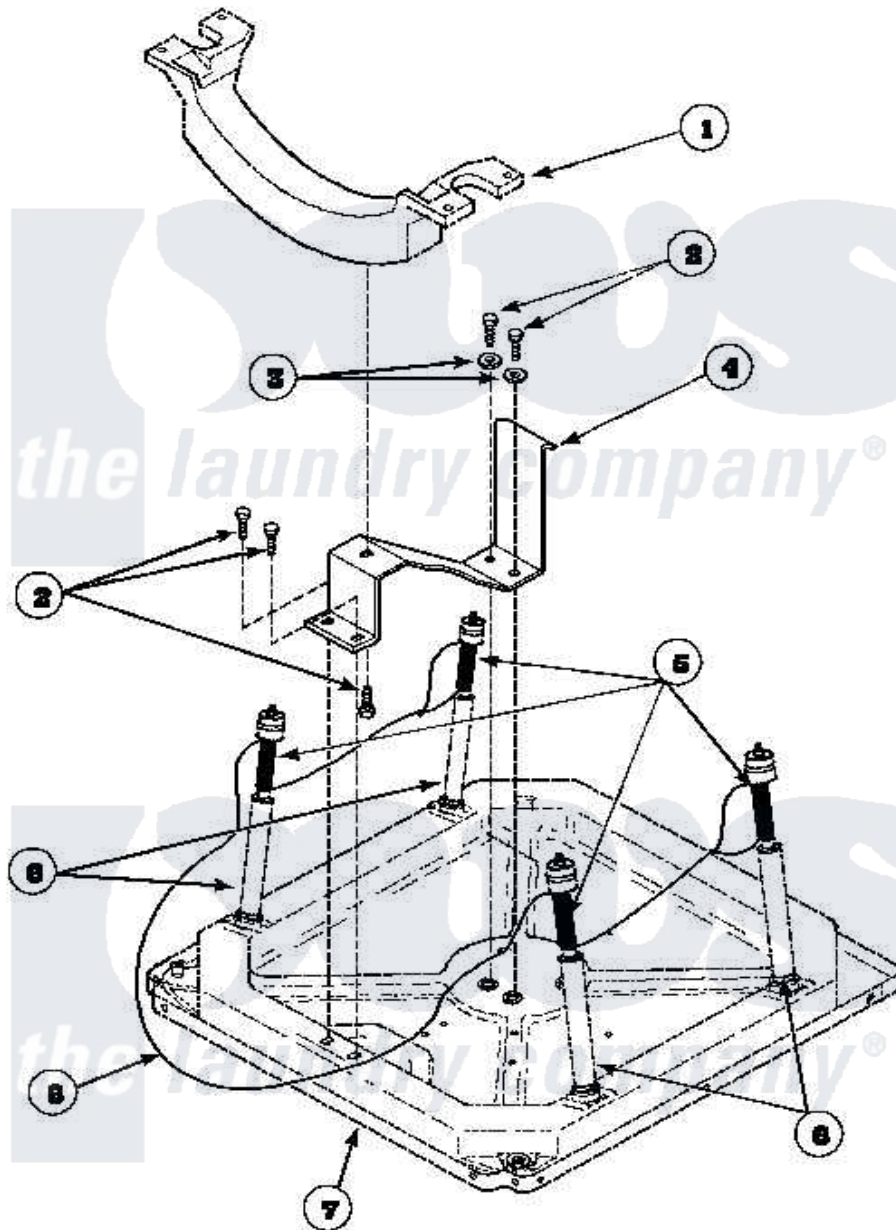

Amana LTC85AW (BOM: PLTC85AW) 12 - SHIPPING MATERIALS

Amana Residential Amana LTC85AW (BOM: PLTC85AW) Washer Parts Parts Diagram 12 - SHIPPING MATERIALS
 Click on the part number to view part

Item	Original Part Number	Replaced By	Status	Part Description
1	685601		Not Available	BEARING,BALL-FRONT
2	685840		Not Available	SCREW
3	685835		Not Available	WASHER
4	685911		Not Available	SHIPPING BRACKET
5	685907		Not Available	BRACE SUSPENSION
6	685604		Not Available	ASSY,SHOCK ABSORBER
7	Y685303		Not Available	BASE,FRONT LOAD
8	Y685908		Not Available	SHIPPING CORD