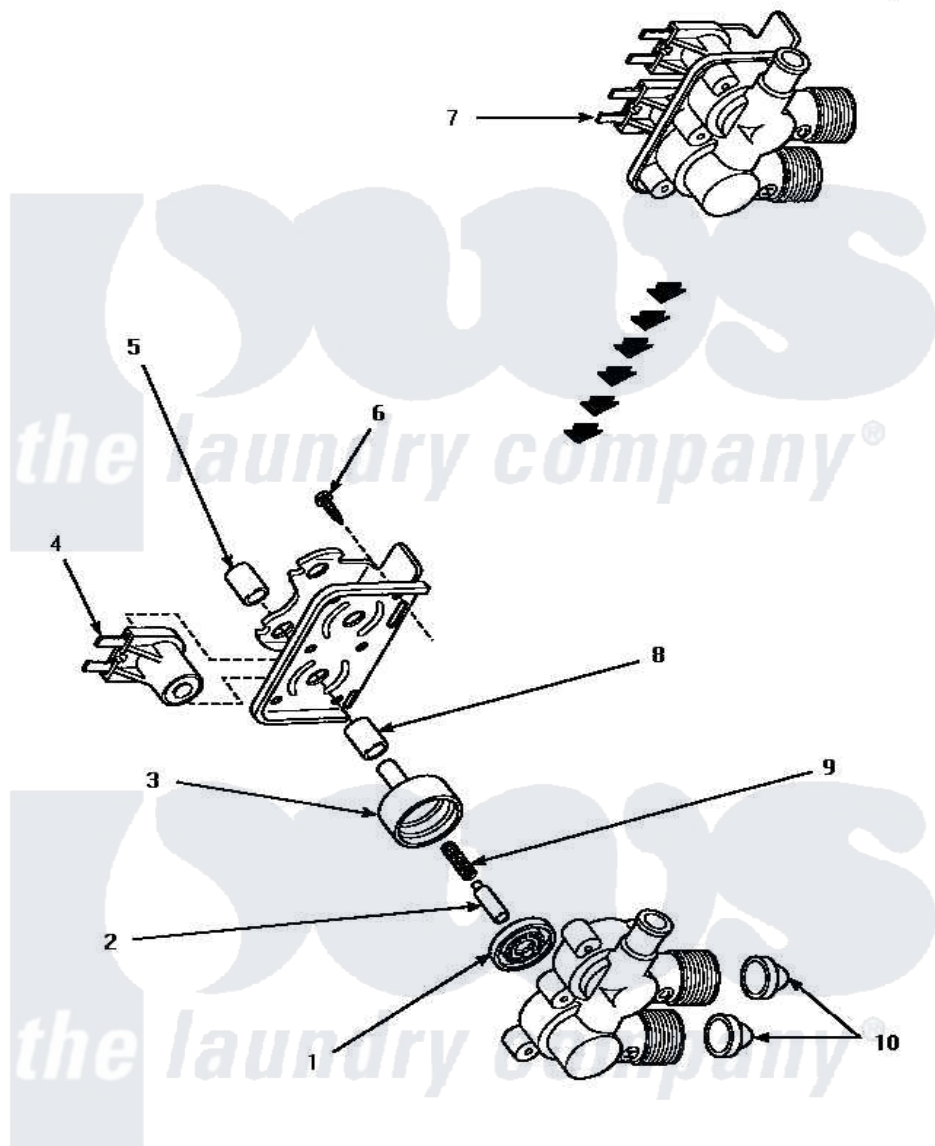

Amana LW1000W (BOM: P1177501W W) 09 - MIXING VALVE ASSY

MIXING VALVE ASSEMBLY

Amana Residential Amana LW1000W (BOM: P1177501W W) Washer Parts Parts Diagram 09 - MIXING VALVE ASSY

Click on the part number to view part

Item	Original Part Number	Replaced By	Status	Part Description
1	24134		Not Available	DIAPHRAGM
2	24132		Not Available	ARMATURE
3	24130			Guide, Armature
4	33930A	33930		Valve, Mixing
5	24128		Not Available	SLEEVE, LONG
6	25817C		Not Available	SCREW
7	34963	34963P		Valve Mixing Package
8	24129		Not Available	SLEEVE, SHORT
9	23224E		Not Available	SPRING
10	24122	22002960		Strainer, Washer Inlet