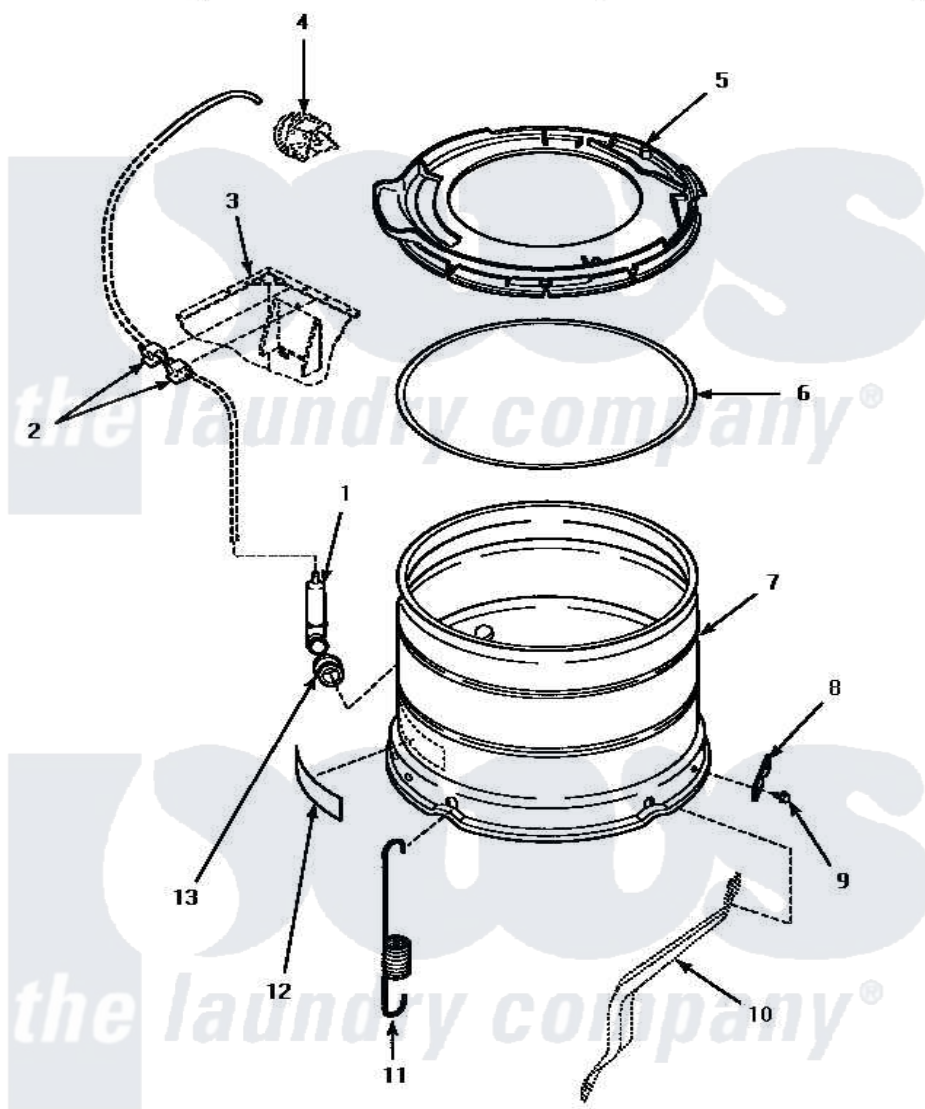

Amana LW1000W (BOM: P1177501W W) 12 - OUTER TUB, COVER & PRESSURE HOSE

OUTER TUB, COVER AND PRESSURE HOSE

Amana Residential Amana LW1000W (BOM: P1177501W W) Washer Parts Parts Diagram 12 - OUTER TUB, COVER & PRESSURE HOSE

Click on the part number to view part

Item	Original Part Number	Replaced By	Status	Part Description
1	30907	40008501		Assembly, Pressure Bulb
2	21036			Clip, Cable
3	Y00000000		Not Available	SEE NOTE CABINET
4	Y00000000		Not Available	SEE NOTE PRESSURE SWITCH
5	36025	36025P		Assembly, Tub Cover and Gasket
6	32857			Gasket, Tub Cover Small
7	34439P			Outer Tub
8	27926			Plate, Leg .063
9	35369	40128701		Screw, 5/16-18 X .50
10	Y00000000		Not Available	SEE NOTE SUPPORT LEG
11	35947		Not Available	SPRING, TUB -SHORT
12	500049		Not Available	STICKER
13	29175	40037801		Grommet