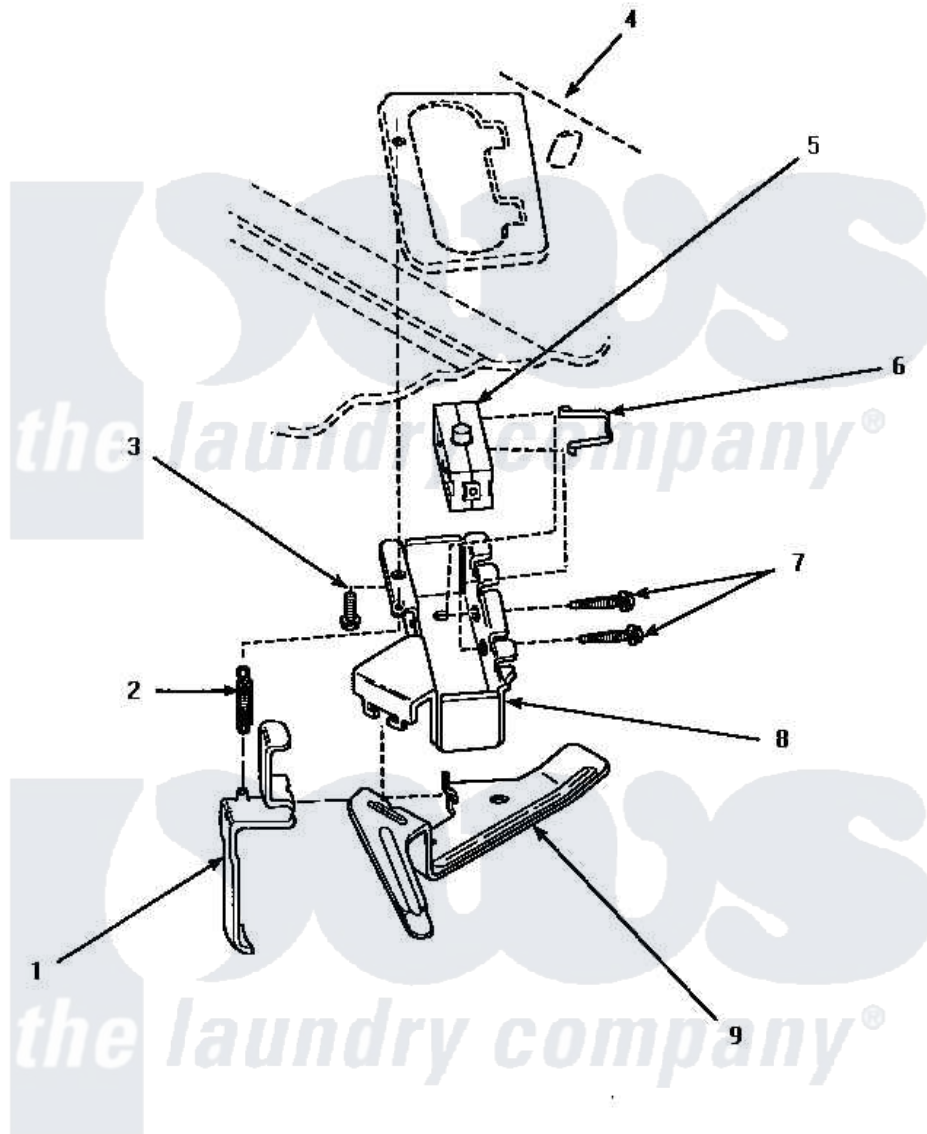

Amana LW1000W (BOM: P1177501W W) 13 - OUT-OF-BALANCE SWITCH

OUT-OF-BALANCE SWITCH

Amana [Residential Amana LW1000W \(BOM: P1177501W W\) Washer Parts](#) Parts Diagram 13 - OUT-OF-BALANCE SWITCH

[Click on the part number to view part](#)

Item	Original Part Number	Replaced By	Status	Part Description
1	33442			Lever, Unbalanced Load
2	33443			Spring
3	23962	W10116760		Screw
4	Y00000000		Not Available	SEE NOTE CABINET TOP
5	33445	27001095		Switch, Lid
6	33433		Not Available	CLIP,HOLDER-SWITCH
7	36510			Screw
8	36497P			Kit, Switch Holder
9	33441			Arm, Actuator