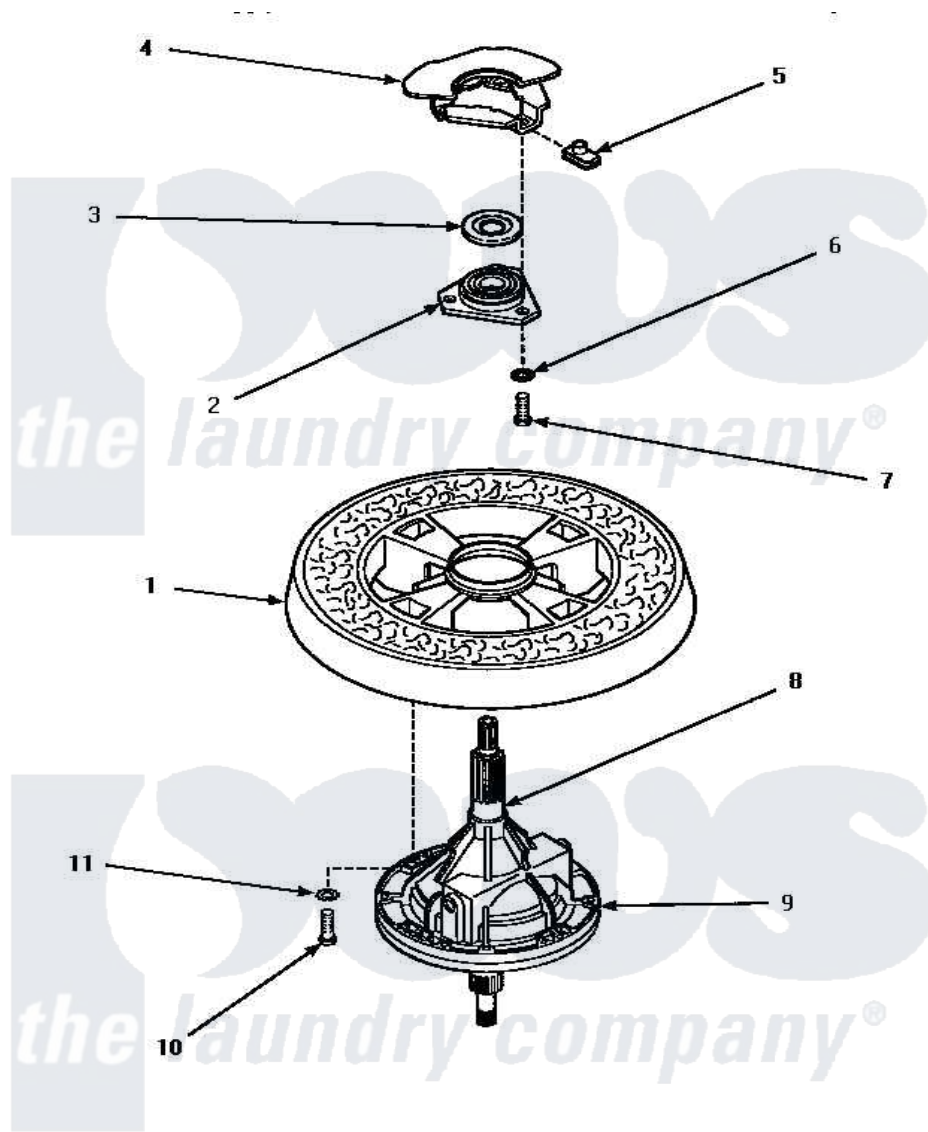

Amana LW1000W (BOM: P1177501W W) 17 - TRANSMISSION ASSY & BALANCE RING

TRANSMISSION ASSEMBLY AND BALANCE RING

Amana Residential Amana LW1000W (BOM: P1177501W W) Washer Parts Parts Diagram 17 - TRANSMISSION ASSY & BALANCE RING

[Click on the part number to view part](#)

Item	Original Part Number	Replaced By	Status	Part Description
1	34731		Not Available	ASSY,BALANCE RING-COMPL
2	27182	40004201P		Main Bearing Assembly
3	27187			Flinger
4	Y00000000		Not Available	SEE NOTE OUTER TUB
5	27222			Nut, Retainer 5/16-18
6	04366			Lockwasher, 5/16intshkp
7	01355		Not Available	SCREW
8	27604P			Never-Seeze 1 Oz Tube
9	Y34526	34526P		Assembly, Transmission
10	27200		Not Available	CAP SCREW
11	02431			Lockwasher, 1/4 Ext Shk