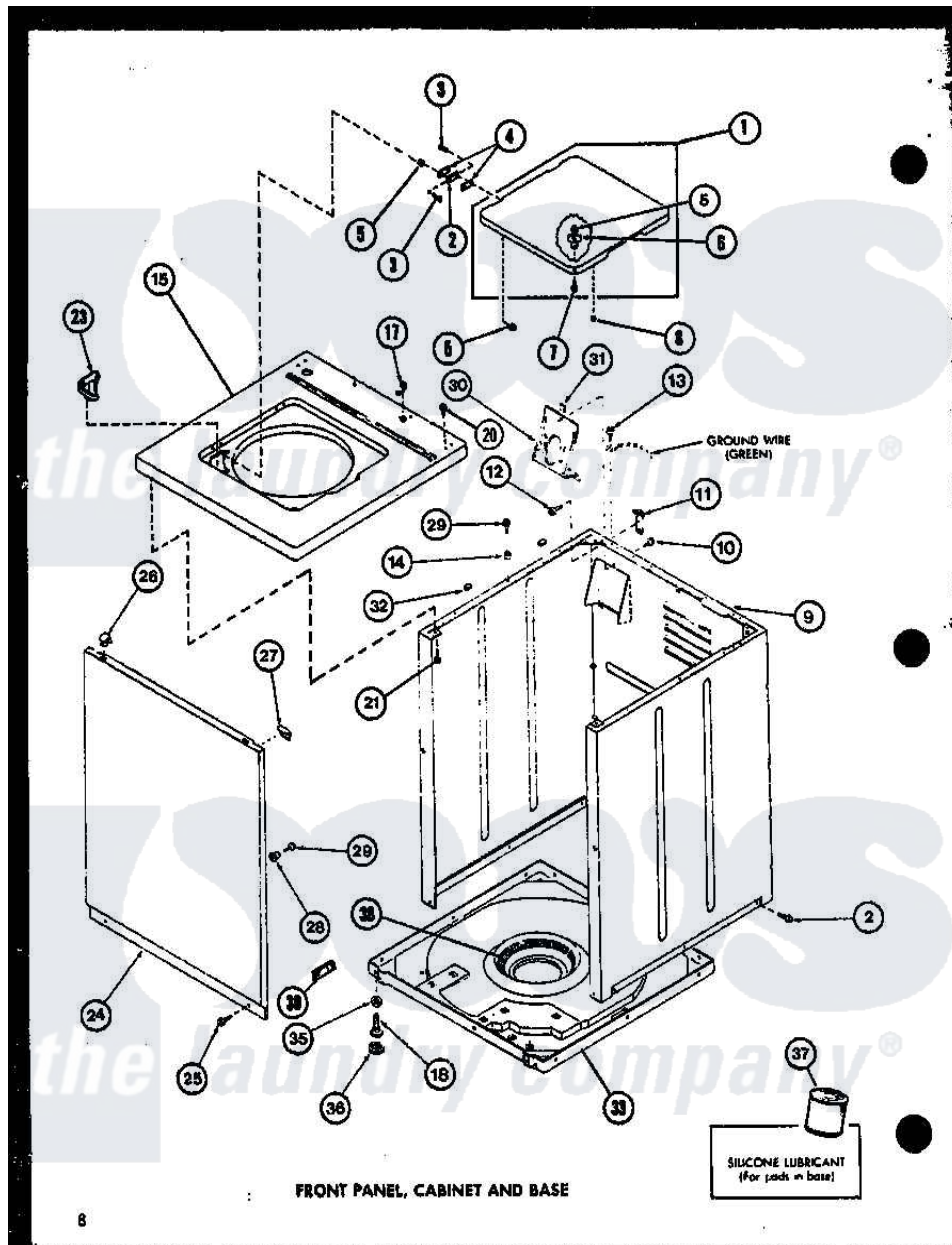

Amana LW1200 (BOM: P7762101W W) 01 - FRONT PANEL

Amana Residential Amana LW1200 (BOM: P7762101W W) Washer Parts Parts Diagram 01 - FRONT PANEL
 Click on the part number to view part

Item	Original Part Number	Replaced By	Status	Part Description
1	R0603104		Not Available	LID ASSY
"	R0603105		Not Available	LID ASSY
"	R0603106	31316WP		Assembly
2	R0605502	21583		Hinge
3	R0600007	22649		Screw, 8-32 X 13/32 FI
4	R0604502	21584		Gasket
5	R0601002	21752		Nut, 8-32 Hex Brilock
6	R0603504			Actuator, Door Switch
7	R0600008	26769		Assembly, Screw And Washer
8	R0606501	40038001		Bumper
9	R0603090	38612LP		Kit Service Cabinet
"	R0603115	38612WP		Kit-Servic
"	R0603102		Not Available	CABINET-GOLD
10	R0600009		Not Available	SCREW
11	R0605528	Y27103		Hinge, Hold-Down Lug
12	R0600032	3390631		Screw, 10-16 X 3/8

13	R0600033	489464		Screw
14	R0603524	505187		Locator, Panel
15	R0603559		Not Available	TOP, W/BLEACH DESP
"	R0603560		Not Available	TOP, CABINET
"	R0603561		Not Available	TOP W/ BLCH DISP
17	R0601502	211881		Grommet, Cord Part Not Used- Gas Models Only
18	R0600030	22003428		Leg, Adjustable
20	R0600040		Not Available	SCREW
21	R0600096		Not Available	SCREW
23	R0603503		Not Available	BLEACH DISPENSER
24	R0603052	32708LP		Panel, Front
"	R0603116	32708WP		Panel Front
"	R0603051		Not Available	FRONT PANEL H GOLD
25	R0600029	27001200		Screw
26	R0601520	22001650		Fastener, Spring
27	R0603526		Not Available	PROTECTOR
28	R0603525		Not Available	LOCATER LUG
29	R0600031	Y014874		Screw, Idler Arm And Sleeve
30	R0605527	39407		Bracket, Valve
31	R0601007	54038		NUt, Speed U-Type
32	R0606519	Y56128		Pad, Bumper
33	R0603107	31653P		Assembly, Base-Complete- G90
35	R0601016	40038101		Nut, Leg
36	R0606518	40016001		Foot, Rubber
37	R0608002	26594P		Grease, Silicone - 2 Oz Tube
38	R0610052		Not Available	SNUBBER PAD
39	R0608012	511637P		Adh Dow 737 Clr 3 Oz Tube