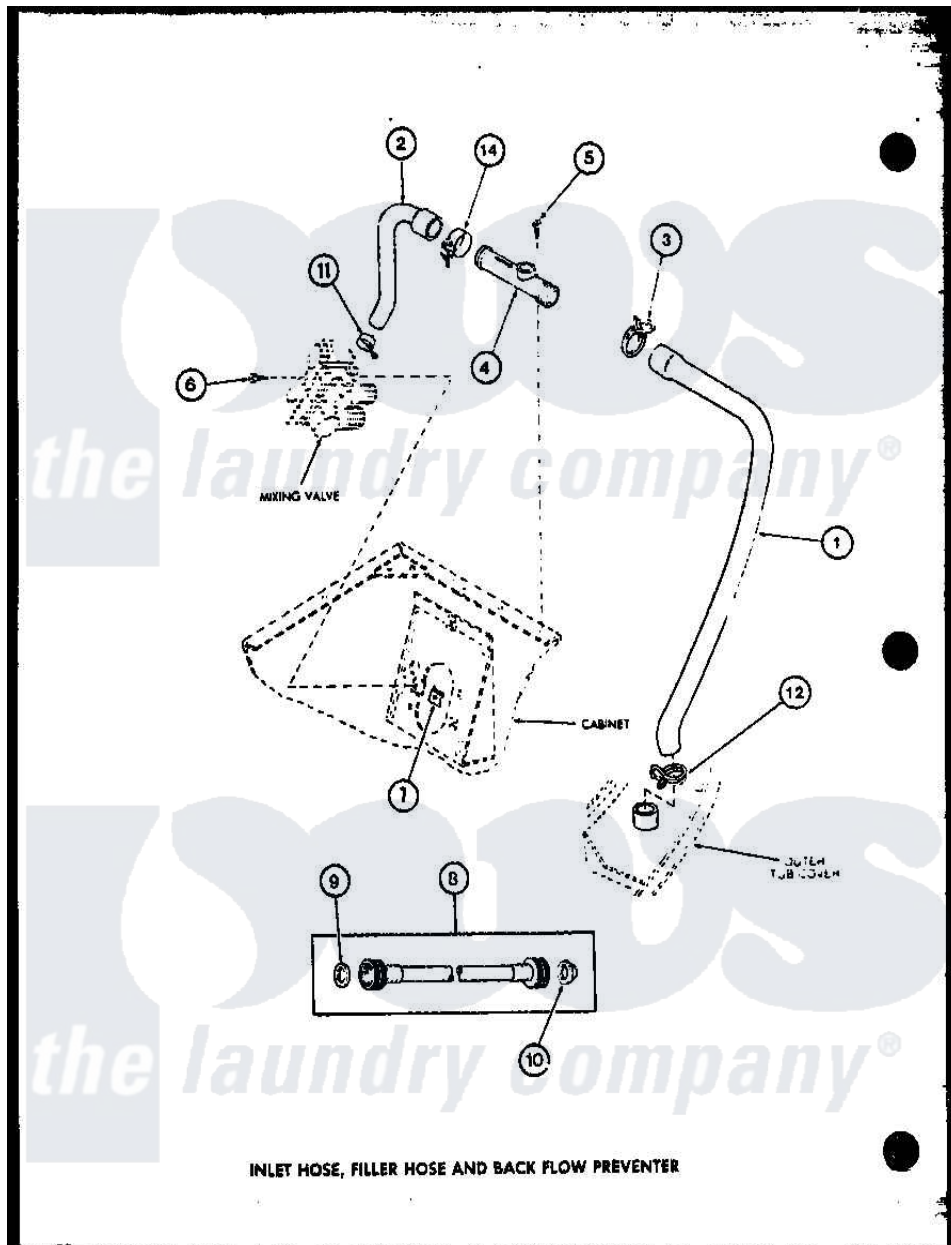

# Amana LW1200 (BOM: P7762101W W) 02 - INLET HOSE

Amana [Residential Amana LW1200 \(BOM: P7762101W W\) Washer Parts](#) Parts Diagram 02 - INLET HOSE  
 Click on the part number to view part

Item	Original Part Number	Replaced By	Status	Part Description
1	R0606548	<a href="#">31140</a>		Hose, Water Inlet
2	R0606503	<a href="#">27183</a>		Hose, Mixing Valve
3	R0601541	<a href="#">285655</a>		Clamp, Hose
4	R0605507	<a href="#">34280</a>		Assembly, Backflow Prevento
5	R0600004	<a href="#">W10116760</a>		Screw
6	R0600009		Not Available	SCREW
7	R0601007	<a href="#">54038</a>		NUt, Speed U-Type
8	R0606504	<a href="#">202860</a>		Inlet Hose Assembly
9	R0600505	<a href="#">Y013783</a>		Washer, Inlet Hose
10	R0600504	<a href="#">22002960</a>		Strainer, Washer Inlet
11	R0601505	<a href="#">285655</a>		Clamp, Hose
12	R0601542	<a href="#">29210</a>		Hose Clamp
14	R0601505	<a href="#">285655</a>		Clamp, Hose