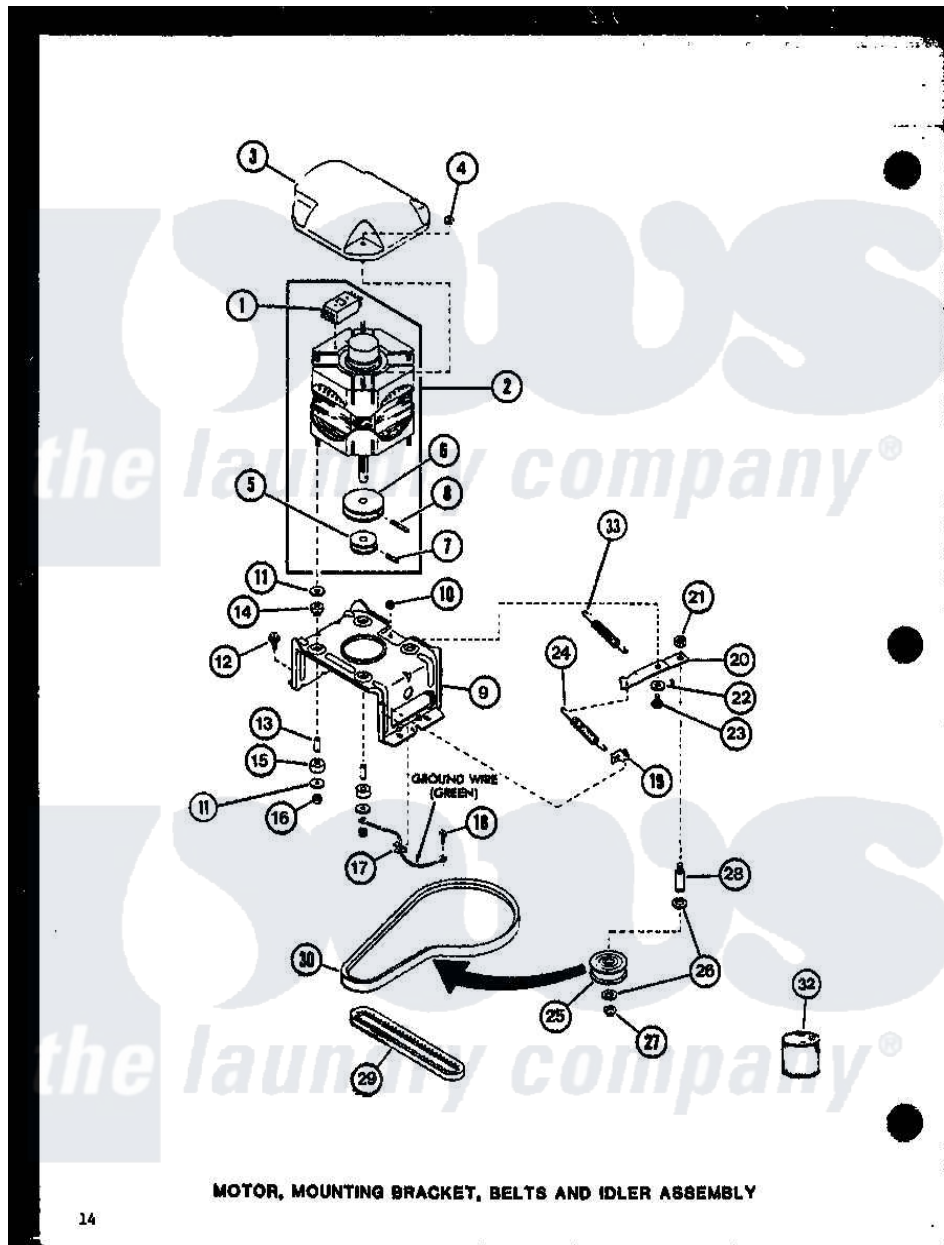

Amana LW1200 (BOM: P7762101W W) 04 - MOTOR

Amana Residential Amana LW1200 (BOM: P7762101W W) Washer Parts Parts Diagram 04 - MOTOR
 Click on the part number to view part

Item	Original Part Number	Replaced By	Status	Part Description
1	R0602509		Not Available	24140 SWITCH
"	R0602511	Y24149		Switch, Motor
2	R0607002	27179P		Motor-Drve
3	R0603011	27136		Shield, Motor
4	R0601008	27201		Locknut
5	R0609501		Not Available	PULLEY, MOTOR
6	R0609502		Not Available	PULLEY, MOTOR
7	R0601508	10416		Pin, Roll
8	R0601509		Not Available	ROLL PIN
9	R0605514		Not Available	MOTOR MTG BRACKET
10	R0601011	27001225		Nut, Jam Mid Lock 1/4-20
11	R0600510		Not Available	WASHER
12	R0600098	27001200		Screw
13	R0603511		Not Available	SPACER
14	R0606509		Not Available	RUBBER MTG
15	R0606510		Not Available	RUBBER MTG

16	YR0601010	23604	Nut, Hex 10-32 Lock
17	R0601507	B5733302	Clip, Ground
18	R0600017		Not Available SCREW
19	R0601539	28849	Clip, Spring
20	R0605684	40041002	Lever, Idler
21	R0601031	358160	Nut
22	R0600506	40054701	Washer
23	R0600016	40038901	Screw, 1/4-20
24	R0605539	37366	Spring, Idler
25	R0609508		Not Available PULLEY, IDLER
26	R0600552	Y29443	Washer, Felt
27	R0601527	23748	Ring, Retaining
28	R0605538	28802	Shaft, Idler
29	R0606507	27155	Belt, Pump
30	R0606539	28808	Belt, Agitate And Spin
31	R0600526	52549	Washer, 501 ID X3/4 Odx
32	R0608011		Not Available HI TEMP LUBE
33	R0605683		Not Available SPRING, HELPER